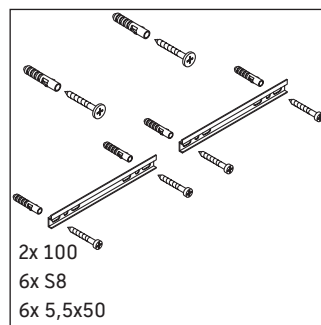

Ketho

KT 6692

Mounting instructions

Instructions for use

The bathroom furniture range complies with the standards and guidelines applicable at the time of delivery and is designed for use in bathrooms. Direct contact with water should be avoided, for example, when showering.