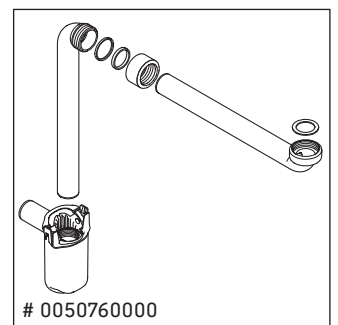

Ketho

KT 6692

Mounting instructions

Instructions for use

The bathroom furniture range complies with the standards and guidelines applicable at the time of delivery and is designed for use in bathrooms. Direct contact with water should be avoided, for example, when showering.