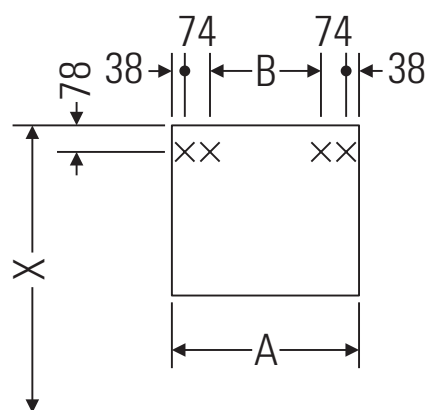

Ketho

KT 6641

Installation instructions

A mm	B mm	W mm	X mm
1000	776	130	720

Vero # 032912

Instructions for use

The bathroom furniture range complies with the standards and guidelines applicable at the time of delivery and is designed for use in bathrooms. Direct contact with water should be avoided, for example, when showering.