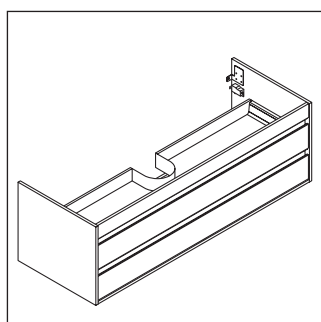

Ketho

KT 6641

Installation instructions

A mm	B mm	W mm	X mm
1000	776	130	720

Vero # 032912

Instructions for use

The bathroom furniture range complies with the standards and guidelines applicable at the time of delivery and is designed for use in bathrooms. Direct contact with water should be avoided, for example, when showering.