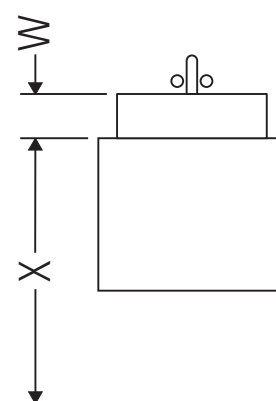

Ketho

KT 6641

Installation instructions

A mm	B mm	W mm	X mm
1000	776	130	720

Vero # 032912

Instructions for use

The bathroom furniture range complies with the standards and guidelines applicable at the time of delivery and is designed for use in bathrooms. Direct contact with water should be avoided, for example, when showering.