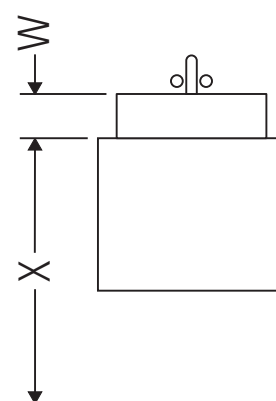

Ketho

KT 6630 L/R

Installation instructions

W mm	X mm
130	720

Vero # 070445

Instructions for use

The bathroom furniture range complies with the standards and guidelines applicable at the time of delivery and is designed for use in bathrooms. Direct contact with water should be avoided, for example, when showering.