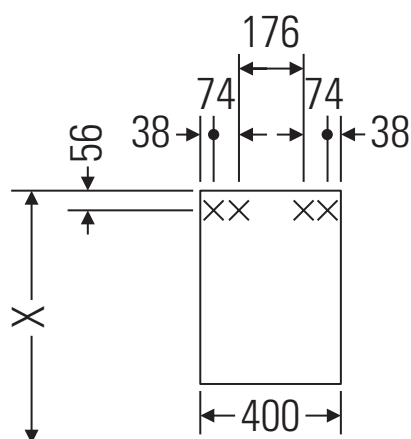

Ketho

KT 6630 L/R

Installation instructions

W mm	X mm
130	720

Vero # 070445

Instructions for use

The bathroom furniture range complies with the standards and guidelines applicable at the time of delivery and is designed for use in bathrooms. Direct contact with water should be avoided, for example, when showering.