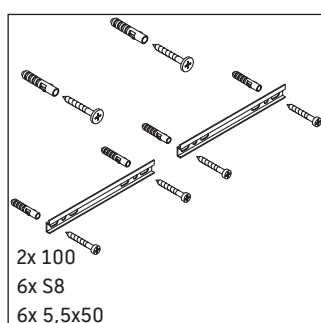

Ketho

KT 6630 L/R

Installation instructions

W mm	X mm
130	720

Vero # 070445

Instructions for use

The bathroom furniture range complies with the standards and guidelines applicable at the time of delivery and is designed for use in bathrooms. Direct contact with water should be avoided, for example, when showering.