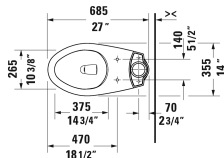

**Duravit No.1 Toilet kit # D4040400**

| < 15 1/2" Inch > |

Toilet kit	Dimension	Weight	Order number
syphonic, 12" rough-in, vertical outlet, WaterSense® listed, cUPC® listed*, 1.28 gpf			
<b>Colors</b>			
00 White			
<b>Variant</b>			
	15 1/2" x 27" Inch	97 lb	D4040400
<b>Accessory for ceramics</b>			
Tank for bottom left supply, WaterSense® listed, cUPC® listed*, 1.28 gpf	15 1/2" x 14" Inch	30 lb	095020
Two-Piece toilet Duravit Rimless® (without tank), syphonic, 12" rough-in, vertical outlet, WaterSense® listed, cUPC® listed*, 1.28 gpf	14" x 27" Inch	67 lb	203401

All drawings contain the necessary measurements which are subject to standard tolerances. They are stated in inch & mm and are non-binding. Exact measurements, in particular for customized installation scenarios, can only be taken from the finished ceramic piece.