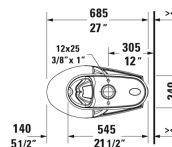

**Duravit No.1 Toilet kit # D4040400**

| < 15 1/2" Inch > |

Toilet kit	Dimension	Weight	Order number
syphonic, 12" rough-in, vertical outlet, WaterSense® listed, cUPC® listed*, 1.28 gpf			
<b>Colors</b>			
00 White			
<b>Variant</b>			
	15 1/2" x 27" Inch	97 lb	D4040400
<b>Accessory for ceramics</b>			
Tank for bottom left supply, WaterSense® listed, cUPC® listed*, 1.28 gpf	15 1/2" x 14" Inch	30 lb	095020
Two-Piece toilet Duravit Rimless® (without tank), syphonic, 12" rough-in, vertical outlet, WaterSense® listed, cUPC® listed*, 1.28 gpf	14" x 27" Inch	67 lb	203401

All drawings contain the necessary measurements which are subject to standard tolerances. They are stated in inch & mm and are non-binding. Exact measurements, in particular for customized installation scenarios, can only be taken from the finished ceramic piece.