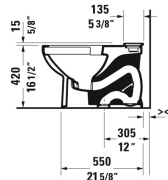

**Duravit No.1 Toilet kit # D4040400**

| < 15 1/2" Inch > |

Toilet kit	Dimension	Weight	Order number
syphonic, 12" rough-in, vertical outlet, WaterSense® listed, cUPC® listed*, 1.28 gpf			
<b>Colors</b>			
00 White			
<b>Variant</b>			
	15 1/2" x 27" Inch	97 lb	D4040400
<b>Accessory for ceramics</b>			
Tank for bottom left supply, WaterSense® listed, cUPC® listed*, 1.28 gpf	15 1/2" x 14" Inch	30 lb	095020
Two-Piece toilet Duravit Rimless® (without tank), syphonic, 12" rough-in, vertical outlet, WaterSense® listed, cUPC® listed*, 1.28 gpf	14" x 27" Inch	67 lb	203401

All drawings contain the necessary measurements which are subject to standard tolerances. They are stated in inch & mm and are non-binding. Exact measurements, in particular for customized installation scenarios, can only be taken from the finished ceramic piece.