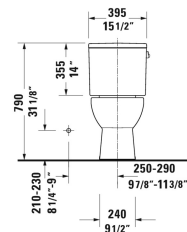

**Duravit No.1 Toilet kit # D4040400**

| < 15 1/2" Inch > |

Toilet kit	Dimension	Weight	Order number
syphonic, 12" rough-in, vertical outlet, WaterSense® listed, cUPC® listed*, 1.28 gpf			
<b>Colors</b>			
00 White			
<b>Variant</b>			
	15 1/2" x 27" Inch	97 lb	D4040400
<b>Accessory for ceramics</b>			
Tank for bottom left supply, WaterSense® listed, cUPC® listed*, 1.28 gpf	15 1/2" x 14" Inch	30 lb	095020
Two-Piece toilet Duravit Rimless® (without tank), syphonic, 12" rough-in, vertical outlet, WaterSense® listed, cUPC® listed*, 1.28 gpf	14" x 27" Inch	67 lb	203401

All drawings contain the necessary measurements which are subject to standard tolerances. They are stated in inch & mm and are non-binding. Exact measurements, in particular for customized installation scenarios, can only be taken from the finished ceramic piece.