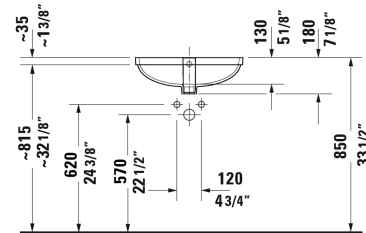

**Duravit No.1 Vanity basin & # 03954900172**

< 19 1/4" Inch >

Vanity basin	Dimension	Weight	Order number
undermount basin, with overflow, without faucet deck, 19 1/4" Inch			
<b>Colors</b>			
00 White			
<b>Variant</b>			
	19 1/4" x 13" Inch	17.4 lb	03954900172
<b>Infobox</b>			
Measurements of undercounter models represent interior measurements			

All drawings contain the necessary measurements which are subject to standard tolerances. They are stated in inch & mm and are non-binding. Exact measurements, in particular for customized installation scenarios, can only be taken from the finished ceramic piece.