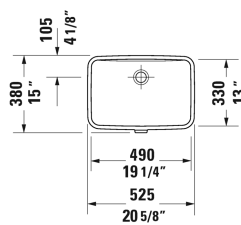

**Duravit No.1 Vanity basin & # 03954900172**

< 19 1/4" Inch >

Vanity basin	Dimension	Weight	Order number
undermount basin, with overflow, without faucet deck, 19 1/4" Inch			
<b>Colors</b>			
00 White			
<b>Variant</b>			
	19 1/4" x 13" Inch	17.4 lb	03954900172
<b>Infobox</b>			
Measurements of undercounter models represent interior measurements			

All drawings contain the necessary measurements which are subject to standard tolerances. They are stated in inch & mm and are non-binding. Exact measurements, in particular for customized installation scenarios, can only be taken from the finished ceramic piece.