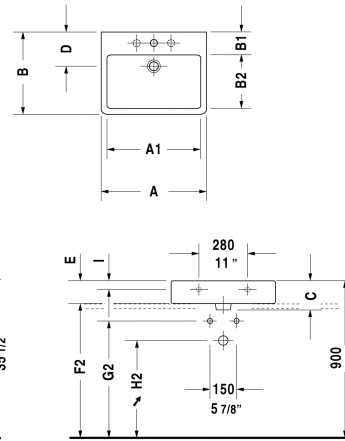

Washbasin ground # 045480..25 / 045480..27 / 045480..28

|< 31 1/2" Inch >|

Washbasin ground	Dimension	Weight	Order number
with tap platform, fixings included, 31 1/2" Inch			
Colors			
00 White 08 Black			
Variant			
p p p with overflow	31 1/2" x 18 1/2" Inch	48.1 lb	045480..25
p with overflow	31 1/2" x 18 1/2" Inch	48.1 lb	045480..27
• with overflow	31 1/2" x 18 1/2" Inch	48.1 lb	045480..28
Sanitary ceramics with the special WonderGliss surface finish will remain clean and attractive-looking for a long time to come. When ordering WonderGliss please add a "1" as eleventh digit to the model number.			
Design Siphon		3.3 lb	005036
Pop-up basin waste with horizontal lever**	2" Inch	1.1 lb	005031

All drawings contain the necessary measurements which are subject to standard tolerances. They are stated in inch & mm and are non-binding. Exact measurements, in particular for customized installation scenarios, can only be taken from the finished ceramic piece.