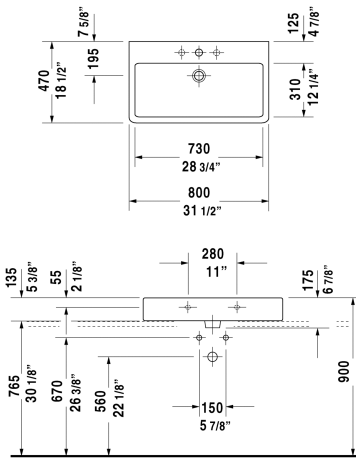

Washbasin ground # 045480..25 / 045480..27 / 045480..28

|< 31 1/2" Inch >|

Washbasin ground	Dimension	Weight	Order number
with tap platform, fixings included, 31 1/2" Inch			
Colors			
00 White 08 Black			
Variant			
p p p with overflow	31 1/2" x 18 1/2" Inch	48.1 lb	045480..25
p with overflow	31 1/2" x 18 1/2" Inch	48.1 lb	045480..27
• with overflow	31 1/2" x 18 1/2" Inch	48.1 lb	045480..28
Sanitary ceramics with the special WonderGliss surface finish will remain clean and attractive-looking for a long time to come. When ordering WonderGliss please add a "1" as eleventh digit to the model number.			
Design Siphon		3.3 lb	005036
Pop-up basin waste with horizontal lever**	2" Inch	1.1 lb	005031

All drawings contain the necessary measurements which are subject to standard tolerances. They are stated in inch & mm and are non-binding. Exact measurements, in particular for customized installation scenarios, can only be taken from the finished ceramic piece.