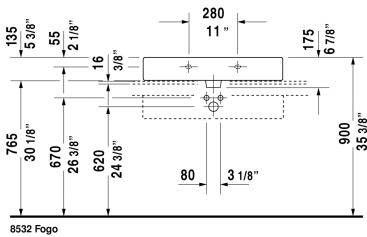

Washbasin ground # 045480..25 / 045480..27 / 045480..28

|< 31 1/2" Inch >|

Washbasin ground	Dimension	Weight	Order number
with tap platform, fixings included, 31 1/2" Inch			
Colors			
00 White 08 Black			
Variant			
p p p with overflow	31 1/2" x 18 1/2" Inch	48.1 lb	045480..25
p with overflow	31 1/2" x 18 1/2" Inch	48.1 lb	045480..27
• with overflow	31 1/2" x 18 1/2" Inch	48.1 lb	045480..28
Sanitary ceramics with the special WonderGliss surface finish will remain clean and attractive-looking for a long time to come. When ordering WonderGliss please add a "1" as eleventh digit to the model number.			
Design Siphon		3.3 lb	005036
Pop-up basin waste with horizontal lever**	2" Inch	1.1 lb	005031

All drawings contain the necessary measurements which are subject to standard tolerances. They are stated in inch & mm and are non-binding. Exact measurements, in particular for customized installation scenarios, can only be taken from the finished ceramic piece.