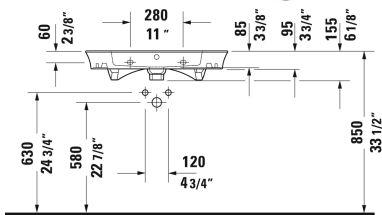

White Tulip Furniture washbasin # 2363750000 / 2363750060

| < 29 1/2" Inch > |

Furniture washbasin	Dimension	Weight	Order number
with overflow, with faucet deck, ceramic covered push-open waste included, underside fully glazed, 29 1/2" Inch			
Colors			
00 White			
Variant			
●	29 1/2" x 19 1/4" Inch	47.4 lb	2363750000
⊗	29 1/2" x 19 1/4" Inch	47.4 lb	2363750060
Infobox			
For vanity units the space-saving siphon is recommended			
Sanitary ceramics with the special WonderGliss surface finish will remain clean and attractive-looking for a long time to come. When ordering WonderGliss please add a "1" as eleventh digit to the model number.			
Space-saving siphon	1 1/4" Inch	0.9 lb	005076
Design Siphon		3.3 lb	005036
Suitable products			
Vanity unit wall-mounted 2 drawers, upper drawer including cut-out for siphon and siphon cover, for White Tulip # 236375, 27" x 18 1/8" Inch	27" x 18 1/8" Inch		WT4341
Vanity unit wall-mounted 2 drawers, upper drawer including cut-out for siphon and siphon cover, for White Tulip # 236375, 27" x 18 1/8" Inch	27" x 18 1/8" Inch		WT4351

White Tulip Furniture washbasin # 2363750000 / 2363750060

|< 29 1/2" Inch >|

Metal console floorstanding 1 wooden shelf, 1 towel rail, metal console with integrated height adjustment, for White Tulip # 236375, 27" x 17 3/4" Inch	27" x 17 3/4" Inch	WT4543 L/R
Metal console floorstanding 1 wooden shelf, 2 towel rails, metal console with integrated height adjustment, for White Tulip # 236375, 27" x 17 3/4" Inch	27" x 17 3/4" Inch	WT4546 B

All drawings contain the necessary measurements which are subject to standard tolerances. They are stated in inch & mm and are non-binding. Exact measurements, in particular for customized installation scenarios, can only be taken from the finished ceramic piece.