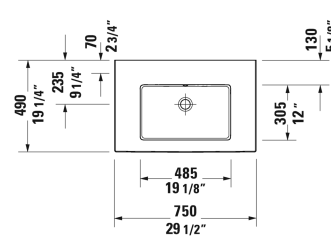

White Tulip Furniture washbasin # 2363750000 / 2363750060

| < 29 1/2" Inch > |

Furniture washbasin	Dimension	Weight	Order number
with overflow, with faucet deck, ceramic covered push-open waste included, underside fully glazed, 29 1/2" Inch			
Colors			
00 White			
Variant			
●	29 1/2" x 19 1/4" Inch	47.4 lb	2363750000
⊗	29 1/2" x 19 1/4" Inch	47.4 lb	2363750060
Infobox			
For vanity units the space-saving siphon is recommended			
Sanitary ceramics with the special WonderGliss surface finish will remain clean and attractive-looking for a long time to come. When ordering WonderGliss please add a "1" as eleventh digit to the model number.			
Space-saving siphon	1 1/4" Inch	0.9 lb	005076
Design Siphon		3.3 lb	005036
Suitable products			
Vanity unit wall-mounted 2 drawers, upper drawer including cut-out for siphon and siphon cover, for White Tulip # 236375, 27" x 18 1/8" Inch	27" x 18 1/8" Inch		WT4341
Vanity unit wall-mounted 2 drawers, upper drawer including cut-out for siphon and siphon cover, for White Tulip # 236375, 27" x 18 1/8" Inch	27" x 18 1/8" Inch		WT4351

White Tulip Furniture washbasin # 2363750000 / 2363750060

|< 29 1/2" Inch >|

Metal console floorstanding 1 wooden shelf, 1 towel rail, metal console with integrated height adjustment, for White Tulip # 236375, 27" x 17 3/4" Inch	27" x 17 3/4" Inch	WT4543 L/R
Metal console floorstanding 1 wooden shelf, 2 towel rails, metal console with integrated height adjustment, for White Tulip # 236375, 27" x 17 3/4" Inch	27" x 17 3/4" Inch	WT4546 B

All drawings contain the necessary measurements which are subject to standard tolerances. They are stated in inch & mm and are non-binding. Exact measurements, in particular for customized installation scenarios, can only be taken from the finished ceramic piece.