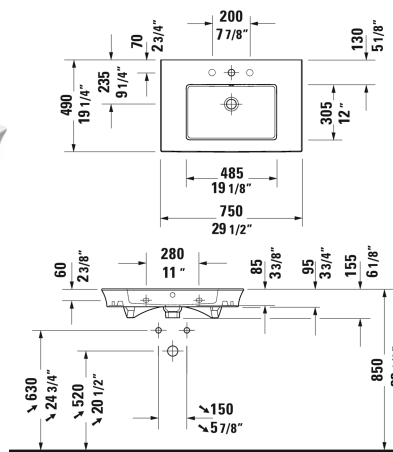

White Tulip Furniture washbasin # 2363750000 / 2363750060

| < 29 1/2" Inch > |

Furniture washbasin	Dimension	Weight	Order number
with overflow, with faucet deck, ceramic covered push-open waste included, underside fully glazed, 29 1/2" Inch			
Colors			
00 White			
Variant			
●	29 1/2" x 19 1/4" Inch	47.4 lb	2363750000
⊗	29 1/2" x 19 1/4" Inch	47.4 lb	2363750060
Infobox			
For vanity units the space-saving siphon is recommended			
Sanitary ceramics with the special WonderGliss surface finish will remain clean and attractive-looking for a long time to come. When ordering WonderGliss please add a "1" as eleventh digit to the model number.			
Space-saving siphon	1 1/4" Inch	0.9 lb	005076
Design Siphon		3.3 lb	005036
Suitable products			
Vanity unit wall-mounted 2 drawers, upper drawer including cut-out for siphon and siphon cover, for White Tulip # 236375, 27" x 18 1/8" Inch	27" x 18 1/8" Inch		WT4341
Vanity unit wall-mounted 2 drawers, upper drawer including cut-out for siphon and siphon cover, for White Tulip # 236375, 27" x 18 1/8" Inch	27" x 18 1/8" Inch		WT4351

White Tulip Furniture washbasin # 2363750000 / 2363750060

|< 29 1/2" Inch >|

Metal console floorstanding 1 wooden shelf, 1 towel rail, metal console with integrated height adjustment, for White Tulip # 236375, 27" x 17 3/4" Inch	27" x 17 3/4" Inch	WT4543 L/R
Metal console floorstanding 1 wooden shelf, 2 towel rails, metal console with integrated height adjustment, for White Tulip # 236375, 27" x 17 3/4" Inch	27" x 17 3/4" Inch	WT4546 B

All drawings contain the necessary measurements which are subject to standard tolerances. They are stated in inch & mm and are non-binding. Exact measurements, in particular for customized installation scenarios, can only be taken from the finished ceramic piece.