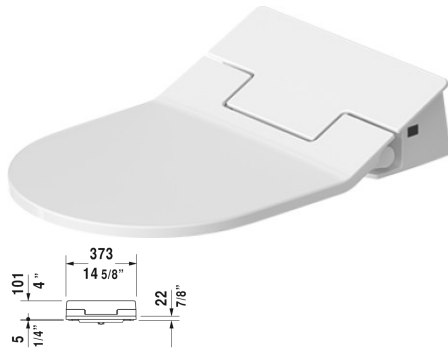

SensoWash® Slim SensoWash® Slim shower-toilet seat for ME by Starck, Starck 2, Starck 3 and Darling New* # 611000001001300 / 611000001101300

< 14 3/4" Inch >

SensoWash® Slim shower-toilet seat for ME by Starck, Starck 2, Starck 3 and Darling New*	Dimension	Weight	Order number
Rear-, Lady- and Comfortwash, with slow close, night light, remote control included, locking function via remote control, self-cleaning wand, on / off-button, with concealed connections, automatic drainage in periods of prolonged disuse			
Colors			
00 White			
Variant			
AC 100-120V, 50-60 Hz, **, individual adjustment of water temperature, spray wand position and water spray intensity, seat and lid easily removable with one hand	14 3/4" x 21 1/4" Inch	12.1 lb	611000001001300
AC 100-120V, 50-60 Hz, **, heated seat, individual adjustment of water- and seat surface temperature as well as nozzle position and jet strength	14 3/4" x 21 1/4" Inch	12.1 lb	611000001101300
Infobox			
Further details are available at www.duravit.us/sensowash, Install a water water softener with water hardness $\geq$ 2.4 mmol/l ($\geq$ 14° dH or 24° fH)., Bei Wasserhärte $\geq$ 2,4 mmol/l ($\geq$ 14° dH bzw. 24° fH) Wasserenthärtungsanlage installieren			
Suitable products			
Toilet wall-mounted for SensoWash® washdown model, only in combination with SensoWash, connecting elements for SensoWash with concealed connections included, Durafix included, cUPC® listed*, UWL class 1, 14 5/8" x 24 3/8" Inch	14 5/8" x 24 3/8" Inch		254459
Toilet wall-mounted for SensoWash® washdown model, only in combination with SensoWash, connecting elements for SensoWash with concealed connections included, Durafix included, cUPC® listed*, UWL class 1, 14 5/8" x 24 3/8" Inch	14 5/8" x 24 3/8" Inch		222659