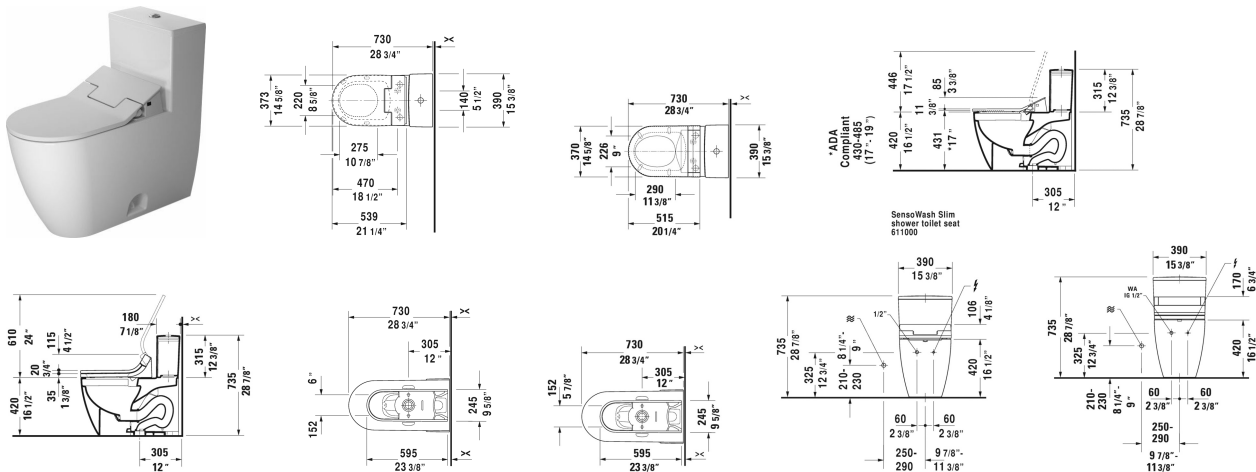

ME by Starck One-Piece toilet Duravit Rimless for SensoWash®
217351..01 / 217351..85

| < 14 1/8" Inch > |

One-Piece toilet Duravit Rimless for SensoWash®	Dimension	Weight	Order number
rimless, connecting elements for SensoWash with concealed connections included, syphonic, 12" rough-in, only in combination with SensoWash, vertical outlet, cUPC® listed*			
Colors			
00 White 20 HygieneGlaze (an antibacterial ceramic glaze that provides almost indefinite effectiveness)			
Variant			
◆ 1.32/0.92 gpf, with dual flush mechanism	14 1/8" x 28 3/4" Inch	153 lb	217351..01
◆ 1.28 gpf, with single flush piston valve, top flush	14 1/8" x 28 3/4" Inch	153 lb	217351..85
Sanitary ceramics with the special WonderGliss surface finish will remain clean and attractive-looking for a long time to come. When ordering WonderGliss please add a "1" as eleventh digit to the model number.			
Mounting set for One-Piece and Two-Piece toilets, outlet 3/8" - male thread, wall connection 1/2" - female thread, 1/2", North American version	17 3/4" Inch	1.1 lb	001417
Suitable products			
SensoWash® Starck C shower-toilet seat for ME by Starck, Starck 2, Starck 3 and Darling New* rear-, front and oscillating wash, individual adjustment of water-, air- and seat surface temperature as well as nozzle position and jet strength, power actuated lid and seat, night light, 2 individually programmable user profiles, remote control included, self-cleaning wand, on / off-button, with concealed connections, Quick release: easy seat unit removal and attachment, 14 5/8" x 20 1/4" Inch	14 5/8" x 20 1/4" Inch		610001

611000

All drawings contain the necessary measurements which are subject to standard tolerances. They are stated in inch & mm and are non-binding. Exact measurements, in particular for customized installation scenarios, can only be taken from the finished ceramic piece.