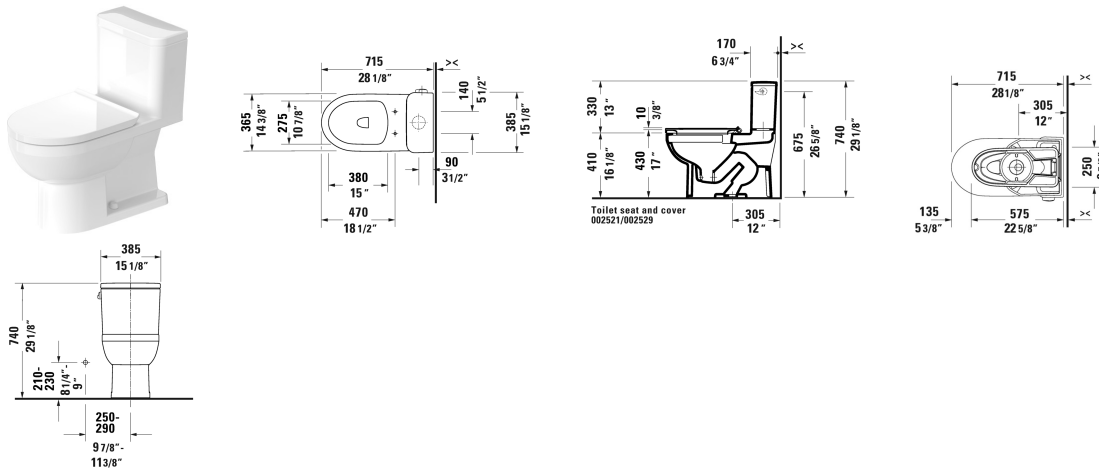

DuraStyle Basic Toilet kit & # D4060000

< 14 3/8" Inch >

Toilet kit	Dimension	Weight	Order number
One-Piece toilet & Toilet seat and cover, with single flush mechanism with side lever left			
Colors			
00 White			
Variant			
	14 3/8" x 28 1/8" Inch	97.7 lb	D4060000
Suitable products			
One-Piece toilet Duravit Rimless® rimless, syphonic, 12" rough-in, vertical outlet, 1.28 gpf, cUPC® listed*, 14 3/8" x 28 1/8" Inch	14 3/8" x 28 1/8" Inch		219501
Toilet seat and cover removable, elongated, hinges stainless steel, with slow close,			002529

All drawings contain the necessary measurements which are subject to standard tolerances. They are stated in inch & mm and are non-binding. Exact measurements, in particular for customized installation scenarios, can only be taken from the finished ceramic piece.