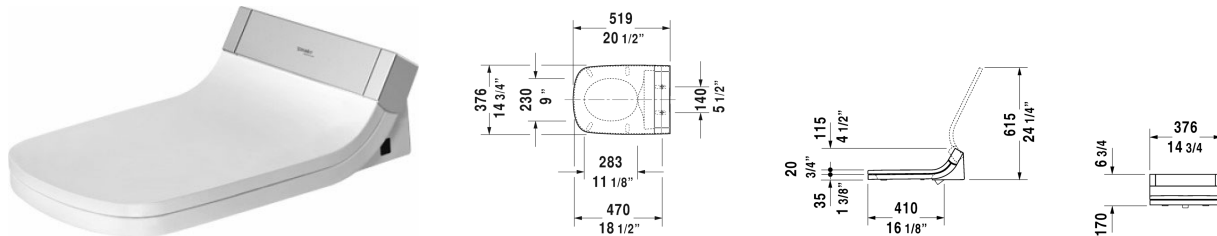

SensoWash® Starck C shower-toilet seat for DuraStyle* # 610200001001300

| < 14 3/4" Inch > |

SensoWash® Starck C shower-toilet seat for DuraStyle*	Dimension	Weight	Order number
rear-, front and oscillating wash, individual adjustment of water-, air- and seat surface temperature as well as nozzle position and jet strength, power actuated lid and seat, night light, 2 individually programmable user profiles, remote control included, self-cleaning wand, on / off-button, with concealed connections, Quick release: easy seat unit removal and attachment			
Colors			
00 White			
Variant			
AC 100-120V, 50-60 Hz	14 3/4" x 20 1/2" Inch	14.1 lb	610200001001300
Infobox			
Install a water water softener with water hardness ≥ 2.4 mmol/l ($\geq 14^\circ$ dH or 24° fH).			
Suitable products			
One-Piece toilet for SensoWash® only in combination with SensoWash, syphonic, 12" rough-in, connecting elements for SensoWash with concealed connections included, vertical outlet, cUPC® listed*, 14 5/8" x 28 3/8" Inch	14 5/8" x 28 3/8" Inch		215751
Toilet wall-mounted for SensoWash® washdown model, only in combination with SensoWash, connecting elements for SensoWash with concealed connections included, Durafix included, cUPC® listed*, 14 5/8" X 24 3/8" Inch	14 5/8" X 24 3/8" Inch		253759
Toilet close-coupled for SensoWash® (without tank), only in combination with SensoWash, washdown model, outlet for vario connector set, for horizontal and vertical outlet, length adjustable from 2 3/4" - 6 3/4", and vario connecting bend, vertical outlet from 6 3/4" - 8 5/8", connecting elements for SensoWash with concealed connections included, hardware included, cUPC® listed*, 14 5/8" x 27 1/2" Inch	14 5/8" x 27 1/2" Inch		215659
Two-piece toilet for SensoWash® (without tank), syphonic, only in combination with SensoWash, 12" rough-in, connecting elements for SensoWash with concealed connections included, vertical outlet, cUPC® listed*, 14 1/8" x 27 1/2" Inch	14 1/8" x 27 1/2" Inch		216051