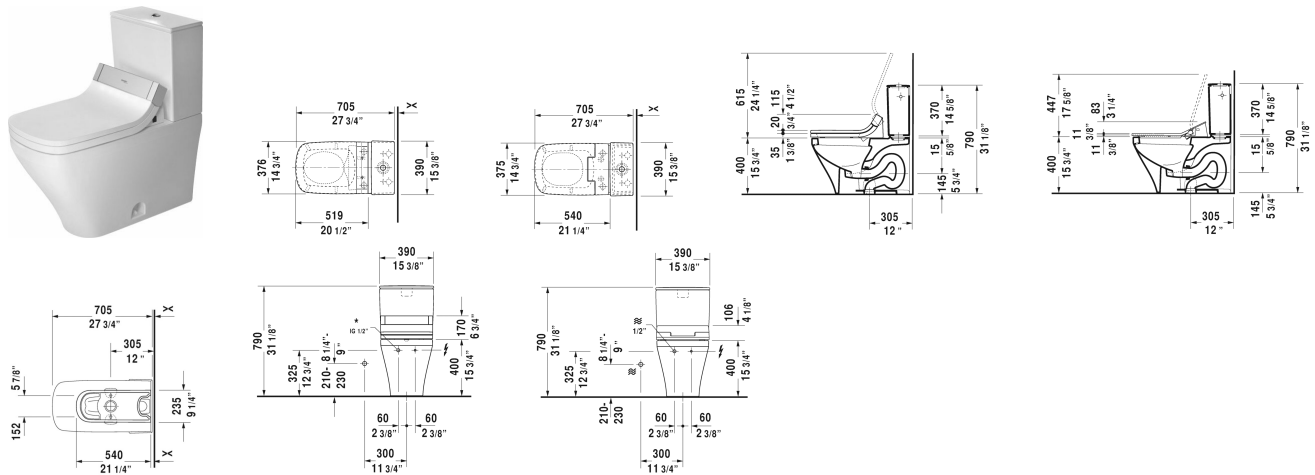

DuraStyle Two-piece toilet for SensoWash® # 216051..00 / 216051..85

| < 14 1/8" Inch > |

Two-piece toilet for SensoWash®	Dimension	Weight	Order number
(without tank), syphonic, only in combination with SensoWash, 12" rough-in, connecting elements for SensoWash with concealed connections included, vertical outlet, cUPC® listed*			
Colors			
00 White 20 HygieneGlaze (an antibacterial ceramic glaze that provides almost indefinite effectiveness)			
Variant			
♣ 1.32/0.92 gpf	14 1/8" x 27 1/2" Inch	92 lb	216051..00
♣ 1.28 gpf	14 1/8" x 27 1/2" Inch	92 lb	216051..85
Sanitary ceramics with the special WonderGliss surface finish will remain clean and attractive-looking for a long time to come. When ordering WonderGliss please add a "1" as eleventh digit to the model number.			
Accessory for ceramics			
Tank for bottom left supply, cUPC® listed*	15 3/8" x 6 3/4" Inch	30 lb	093520
Mounting set for One-Piece and Two-Piece toilets, outlet 3/8" - male thread, wall connection 1/2" - female thread, 1/2", North American version	17 3/4" Inch	1.1 lb	001417
Suitable products			