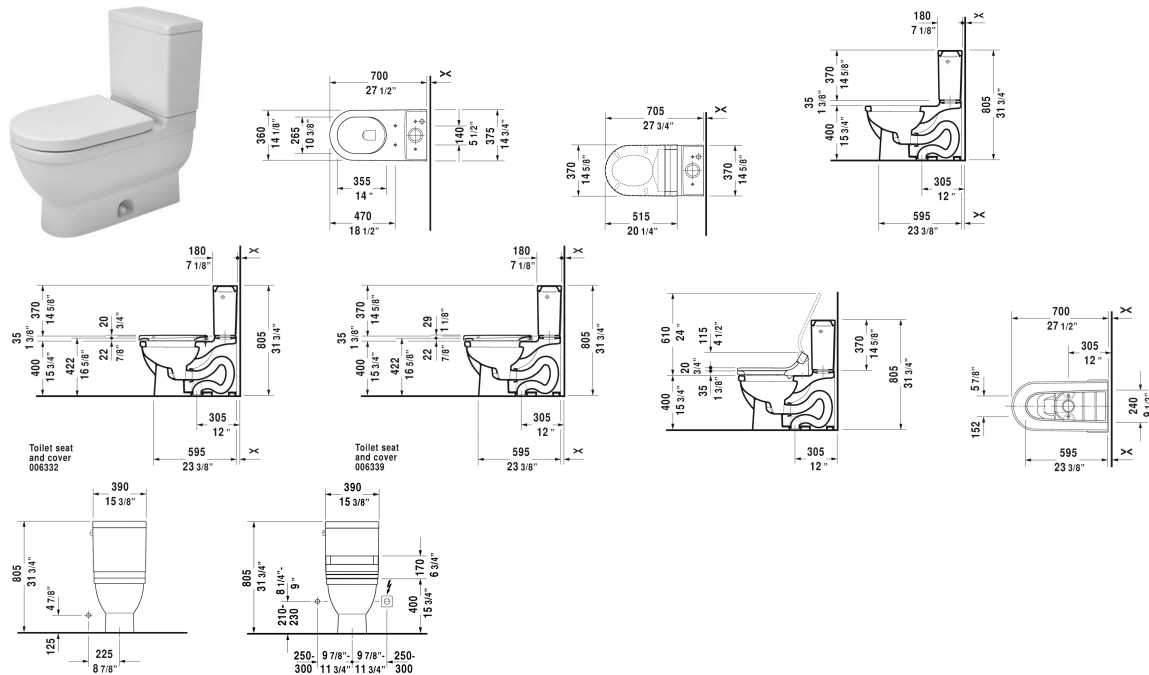

**Starck 3 Two-Piece toilet # 212501..00**

**< 14 5/8" Inch >**

Two-Piece toilet	Dimension	Weight	Order number
(without tank), suitable for SensoWash Starck, syphonic, 12" rough-in, vertical outlet, cUPC® listed*, 1.28 gpf			
<b>Colors</b>			
00 White 20 HygieneGlaze (an antibacterial ceramic glaze that provides almost indefinite effectiveness)			
<b>Variant</b>			
●	14 5/8" x 27 3/4" Inch	85.8 lb	212501..00
<b>Infobox</b>			
* Complies with following standards: ASME A112.19.2/CSA B45.1, For suitable SensoWash® shower-toilet seats, please see matrix on page xxx			
Sanitary ceramics with the special WonderGliss surface finish will remain clean and attractive-looking for a long time to come. When ordering WonderGliss please add a "1" as eleventh digit to the model number.			
Mounting set for One-Piece and Two-Piece toilets, outlet 3/8" - male thread, wall connection 1/2" - female thread, 1/2", North American version	17 3/4" Inch	1.1 lb	001417

Starck 3 Tank # 0920400004

|< 15 3/8" Inch >|

Tank	Dimension	Weight	Order number
with single flush mechanism, with side lever, 3" flapper valve, bottom left supply, cUPC® listed*			
<b>Colors</b>			
00 White			
<b>Variant</b>			
● 1.28 gpf	15 3/8" x 7 1/8" Inch	30.4 lb	0920400004
<b>Infobox</b>			
* Complies with following standards: ASME A112.19.2/CSA B45.1			
<b>Suitable products</b>			
Two-Piece toilet (without tank), suitable for SensoWash Starck, syphonic, 12" rough-in, vertical outlet, cUPC® listed*, 1.28 gpf, 14 5/8" x 27 3/4" Inch	14 5/8" x 27 3/4" Inch		212501
Two-piece toilet for SensoWash® (without tank), only in combination with SensoWash, elongated, 12" rough-in, vertical outlet, connecting elements for SensoWash with concealed connections included, cUPC® listed*, 1.28 gpf, 14 5/8" x 27 3/4" Inch	14 5/8" x 27 3/4" Inch		212551