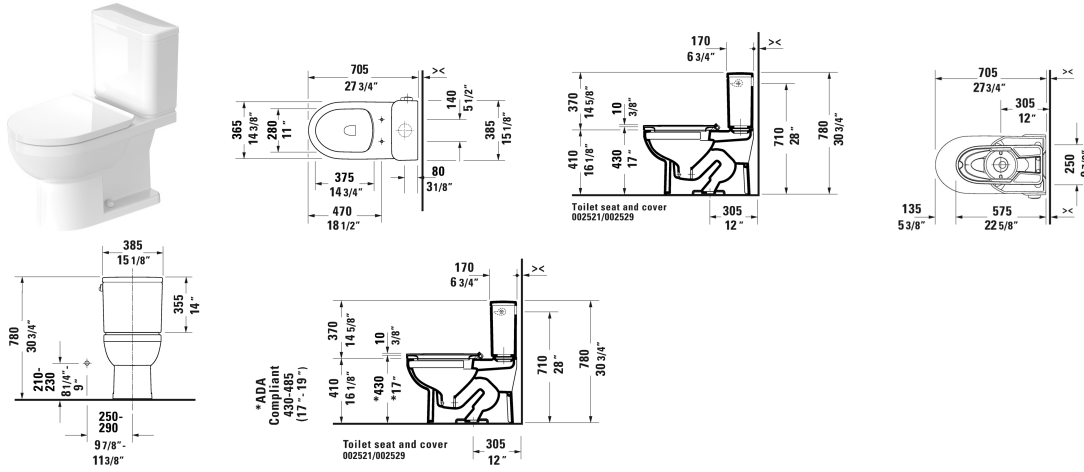

DuraStyle Basic Toilet kit # D4060400

| < 15 1/8" Inch > |

Toilet kit	Dimension	Weight	Order number
Toilet bowl & Tank			
Colors			
00 White			
Variant			
	15 1/8" x 27 3/4" Inch	99.5 lb	D4060400
Suitable products			
Two-Piece toilet Duravit Rimless® (without tank), syphonic, 12" rough-in, vertical outlet, cUPC® listed*, 14 3/8" x 27 3/4" Inch	14 3/8" x 27 3/4" Inch		218801
Tank for bottom left supply, 1.28 gpf, 15 1/8" x 6 3/4" Inch	15 1/8" x 6 3/4" Inch		094150

All drawings contain the necessary measurements which are subject to standard tolerances. They are stated in inch & mm and are non-binding. Exact measurements, in particular for customized installation scenarios, can only be taken from the finished ceramic piece.