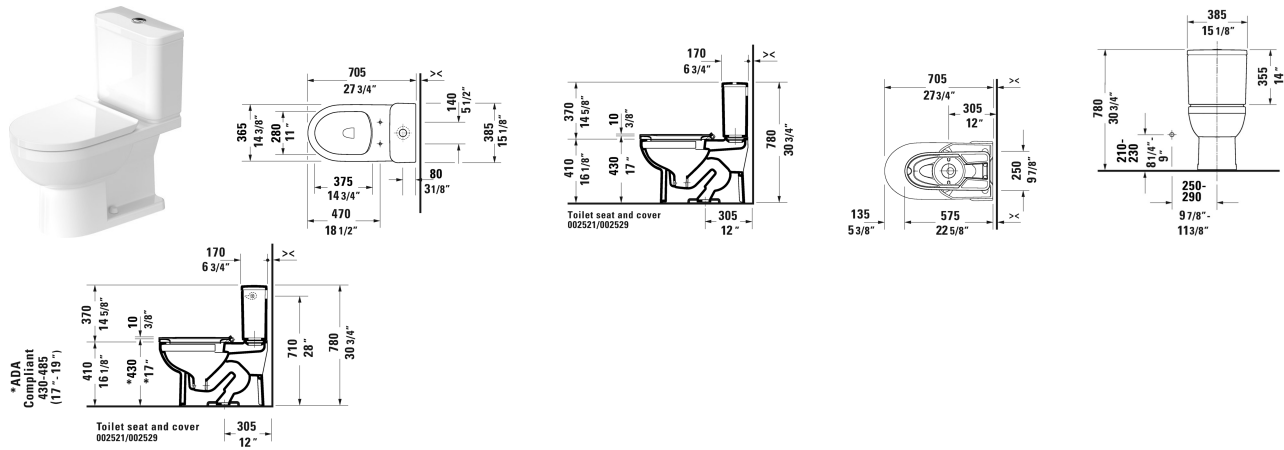

**DuraStyle Basic Toilet kit # D4060300**

**< 15 1/8" Inch >**

Toilet kit	Dimension	Weight	Order number
Toilet bowl & Tank			
<b>Colors</b>			
00 White			
<b>Variant</b>			
	15 1/8" x 27 3/4" Inch	99.5 lb	D4060300
<b>Suitable products</b>			
Two-Piece toilet Duravit Rimless® (without tank), syphonic, 12" rough-in, vertical outlet, cUPC® listed*, 14 3/8" x 27 3/4" Inch	14 3/8" x 27 3/4" Inch		218801
Tank with dual flush piston valve, top flush, for bottom left supply, 1.32/0.92 gpf, 15 1/8" x 6 3/4" Inch	15 1/8" x 6 3/4" Inch		094160

*All drawings contain the necessary measurements which are subject to standard tolerances. They are stated in inch & mm and are non-binding. Exact measurements, in particular for customized installation scenarios, can only be taken from the finished ceramic piece.*