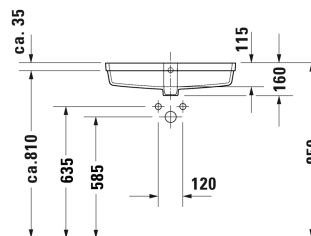

**Vanity basin # 0384600000**

| &lt; 600 mm &gt; |

Vanity basin	Dimension	Weight	Order number
undercounter basin, with overflow, without tap platform, fixings for installation in wooden consoles included, 600 mm			
<b>Colors</b>			
00 White Alpin			
<b>Variant</b>			
☒	600 x 310 mm	10.300 kilogram	0384600000
<b>Infobox</b>			
Measurements of undercounter models represent interior measurements			
Sanitary ceramics with the special WonderGliss surface finish will remain clean and attractive-looking for a long time to come. When ordering WonderGliss please add a "1" as eleventh digit to the model number.			
Push-open waste for washbasins with overflow		0.400 kilogram	005052
Design Siphon		1.500 kilogram	005036
Fixing for stone countertops, (with the exception of # 046651)		0.200 kilogram	005028

All drawings contain the necessary measurements which are subject to standard tolerances. They are stated in mm and are non-binding. Exact measurements, in particular for customised installation scenarios, can only be taken from the finished ceramic piece.