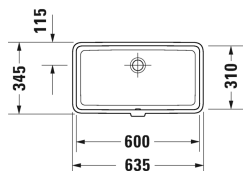

**Vanity basin # 0384600000**

| &lt; 600 mm &gt; |

Vanity basin	Dimension	Weight	Order number
undercounter basin, with overflow, without tap platform, fixings for installation in wooden consoles included, 600 mm			
<b>Colors</b>			
00 White Alpin			
<b>Variant</b>			
☒	600 x 310 mm	10.300 kilogram	0384600000
<b>Infobox</b>			
Measurements of undercounter models represent interior measurements			
Sanitary ceramics with the special WonderGliss surface finish will remain clean and attractive-looking for a long time to come. When ordering WonderGliss please add a "1" as eleventh digit to the model number.			
Push-open waste for washbasins with overflow		0.400 kilogram	005052
Design Siphon		1.500 kilogram	005036
Fixing for stone countertops, (with the exception of # 046651)		0.200 kilogram	005028

All drawings contain the necessary measurements which are subject to standard tolerances. They are stated in mm and are non-binding. Exact measurements, in particular for customised installation scenarios, can only be taken from the finished ceramic piece.