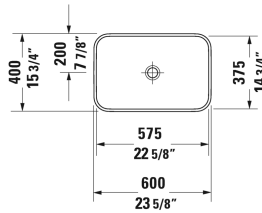

**Happy D.2 Plus Washbowl # 235960..00 / 235960..00 / 235960..00**

| < 23 5/8" Inch > |

Washbowl	Dimension	Weight	Order number
ground, without overflow, without faucet deck, hardware included, ceramic covered slotted waste included, 23 5/8" Inch			
<b>Colors</b>			
00 White 13 Anthracite Matte 61 White/Anthracite Matte			
<b>Variant</b>			
☒ inside color White, outside color White	23 5/8" x 15 3/4" Inch	22.9 lb	235960..00
☒ inside color Anthracite Matte, outside color Anthracite Matte	23 5/8" x 15 3/4" Inch	22.9 lb	235960..00
☒ inside color White, outside color Anthracite Matte	23 5/8" x 15 3/4" Inch	22.9 lb	235960..00
Sanitary ceramics with the special WonderGliss surface finish will remain clean and attractive-looking for a long time to come. When ordering WonderGliss please add a "1" as eleventh digit to the model number.			
Design Siphon		3.3 lb	005036
<b>Suitable products</b>			
Vanity unit for console Compact 2 drawers, upper drawer including cut-out for siphon and siphon cover, 28 3/8" x 18 7/8" Inch	28 3/8" x 18 7/8" Inch		LC5806
Vanity unit for console Compact 2 drawers, upper drawer including cut-out for siphon and siphon cover, 32 1/4" x 18 7/8" Inch	32 1/4" x 18 7/8" Inch		LC5807
Vanity unit for console Compact 2 drawers, upper drawer including cut-out for siphon and siphon cover, 36 1/4" x 18 7/8" Inch	36 1/4" x 18 7/8" Inch		LC5808
Vanity unit for console Compact 2 drawers, upper drawer including cut-out for siphon and siphon cover, 40 1/8" x 18 7/8" Inch	40 1/8" x 18 7/8" Inch		LC5809
Vanity unit for console 2 drawers, upper drawer including cut-out for siphon and siphon cover, 28 3/8" x 21 5/8" Inch	28 3/8" x 21 5/8" Inch		LC5816
Vanity unit for console 2 drawers, upper drawer including cut-out for siphon and siphon cover, 32 1/4" x 21 5/8" Inch	32 1/4" x 21 5/8" Inch		LC5817