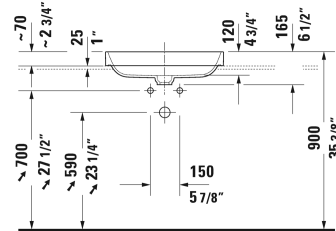

**Happy D.2 Plus Washbowl # 235960..00 / 235960..00 / 235960..00**

| < 23 5/8" Inch > |

Washbowl	Dimension	Weight	Order number
ground, without overflow, without faucet deck, hardware included, ceramic covered slotted waste included, 23 5/8" Inch			
<b>Colors</b>			
00 White 13 Anthracite Matte 61 White/Anthracite Matte			
<b>Variant</b>			
☒ inside color White, outside color White	23 5/8" x 15 3/4" Inch	22.9 lb	235960..00
☒ inside color Anthracite Matte, outside color Anthracite Matte	23 5/8" x 15 3/4" Inch	22.9 lb	235960..00
☒ inside color White, outside color Anthracite Matte	23 5/8" x 15 3/4" Inch	22.9 lb	235960..00
Sanitary ceramics with the special WonderGliss surface finish will remain clean and attractive-looking for a long time to come. When ordering WonderGliss please add a "1" as eleventh digit to the model number.			
Design Siphon		3.3 lb	005036
<b>Suitable products</b>			
Vanity unit for console Compact 2 drawers, upper drawer including cut-out for siphon and siphon cover, 28 3/8" x 18 7/8" Inch	28 3/8" x 18 7/8" Inch		LC5806
Vanity unit for console Compact 2 drawers, upper drawer including cut-out for siphon and siphon cover, 32 1/4" x 18 7/8" Inch	32 1/4" x 18 7/8" Inch		LC5807
Vanity unit for console Compact 2 drawers, upper drawer including cut-out for siphon and siphon cover, 36 1/4" x 18 7/8" Inch	36 1/4" x 18 7/8" Inch		LC5808
Vanity unit for console Compact 2 drawers, upper drawer including cut-out for siphon and siphon cover, 40 1/8" x 18 7/8" Inch	40 1/8" x 18 7/8" Inch		LC5809
Vanity unit for console 2 drawers, upper drawer including cut-out for siphon and siphon cover, 28 3/8" x 21 5/8" Inch	28 3/8" x 21 5/8" Inch		LC5816
Vanity unit for console 2 drawers, upper drawer including cut-out for siphon and siphon cover, 32 1/4" x 21 5/8" Inch	32 1/4" x 21 5/8" Inch		LC5817