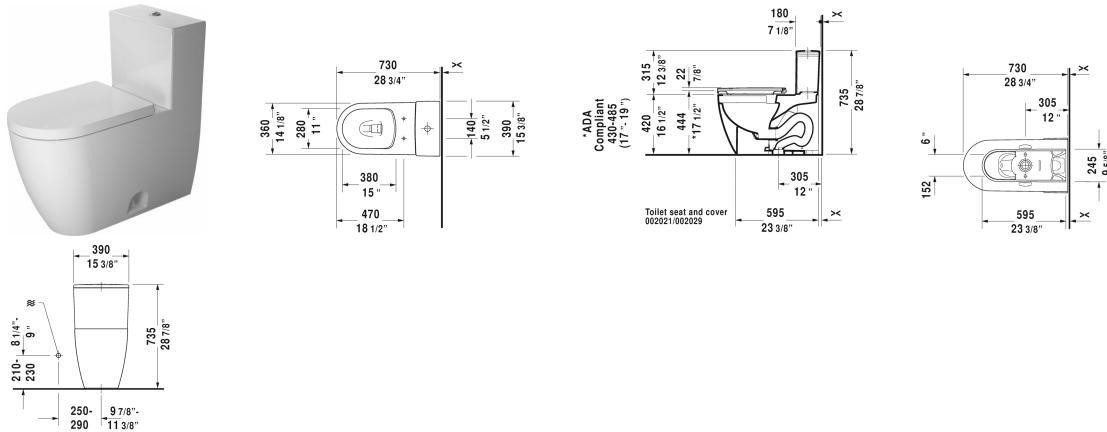

ME by Starck Toilet kit # D4201900

< 14 1/8" Inch >

Toilet kit	Dimension	Weight	Order number
One-Piece toilet & Toilet seat and cover			
Colors			
00 White			
Variant			
	14 1/8" x 28 3/4" Inch	149.5 lb	D4201900
Suitable products			
Toilet seat and cover elongated, hinges stainless steel, removable, with slow close,			002029
One-Piece toilet Duravit Rimless® rimless, syphonic, 12" rough-in, suitable for SensoWash Starck, vertical outlet, cUPC® 14 1/8" x 28 3/4" Inch listed*, 14 1/8" x 28 3/4" Inch			217301

All drawings contain the necessary measurements which are subject to standard tolerances. They are stated in inch & mm and are non-binding. Exact measurements, in particular for customized installation scenarios, can only be taken from the finished ceramic piece.