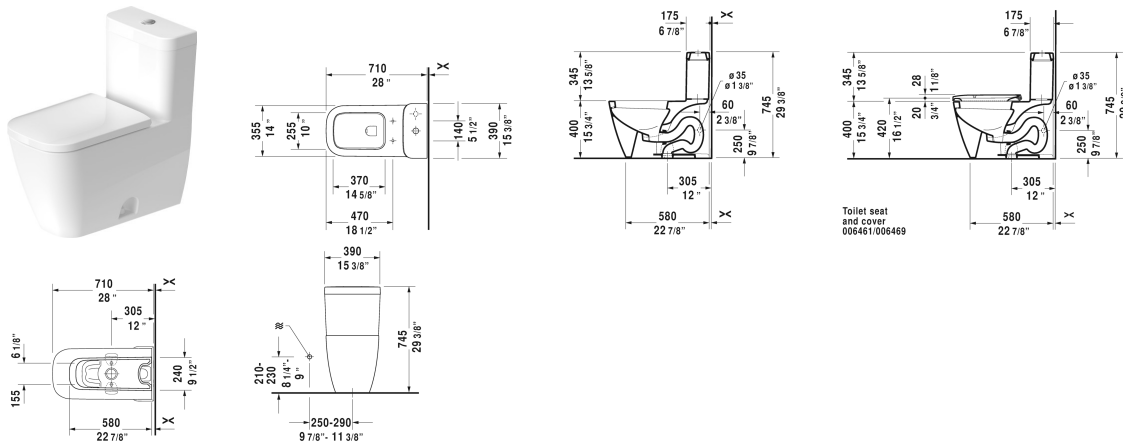

Happy D.2 Toilet kit # D4102100

| < 15 3/8" Inch > |

Toilet kit	Dimension	Weight	Order number
One-Piece toilet & Toilet seat and cover			
Colors			
00 White			
Variant			
	15 3/8" x 28" Inch	132 lb	D4102100
Suitable products			
Toilet seat and cover hinges stainless steel, elongated, with slow close,			006469
One-Piece toilet syphonic, 12" rough-in, with dual flush piston valve, top flush, vertical outlet, cUPC® listed*, 1.32/0.92 gpf, 15 15 3/8" x 28" Inch 3/8" x 28" Inch			212101

All drawings contain the necessary measurements which are subject to standard tolerances. They are stated in inch & mm and are non-binding. Exact measurements, in particular for customized installation scenarios, can only be taken from the finished ceramic piece.