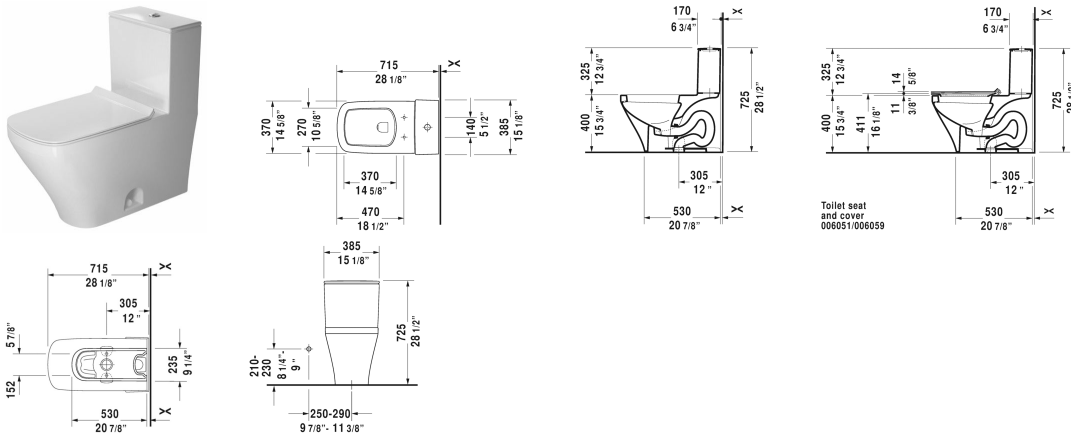

DuraStyle Toilet kit # D4052200

| < 14 5/8" Inch > |

Toilet kit	Dimension	Weight	Order number
One-Piece toilet & Toilet seat and cover			
Colors			
00 White			
Variant			
	14 5/8" x 28 3/8" Inch	127 lb	D4052200
Suitable products			
Toilet seat and cover removable, elongated, hinges stainless steel, with slow close,			006059
One-Piece toilet syphonic, 12" rough-in, vertical outlet, cUPC® listed*, 14 5/8" x 28 3/8" Inch	14 5/8" x 28 3/8" Inch		215701

All drawings contain the necessary measurements which are subject to standard tolerances. They are stated in inch & mm and are non-binding. Exact measurements, in particular for customized installation scenarios, can only be taken from the finished ceramic piece.