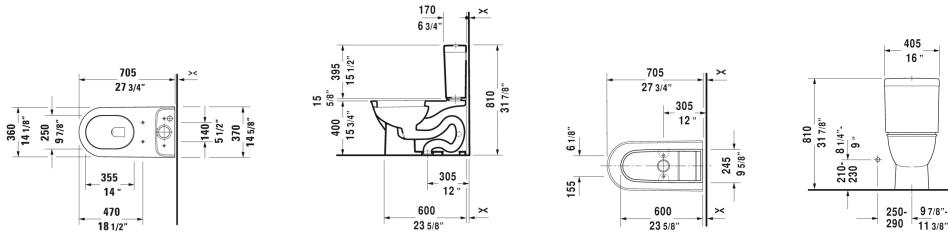

Darling New Toilet kit # D2101800

| < 16" Inch > |

Toilet kit	Dimension	Weight	Order number
Toilet bowl & Tank			
Colors			
00 White			
Variant			
	16" x 27 1/2" Inch	108.1 lb	D2101800
Suitable products			
Two-Piece toilet (without tank), suitable for SensoWash Starck, syphonic, 12" rough-in, vertical outlet, cUPC® listed*, 1.28 gpf, 14 5/8" x 27 1/2" Inch			212601
Tank with single flush piston valve, top flush, bottom left supply, cUPC® listed*, 1.28 gpf, 16" x 6 7/8" Inch			093120

All drawings contain the necessary measurements which are subject to standard tolerances. They are stated in inch & mm and are non-binding. Exact measurements, in particular for customized installation scenarios, can only be taken from the finished ceramic piece.