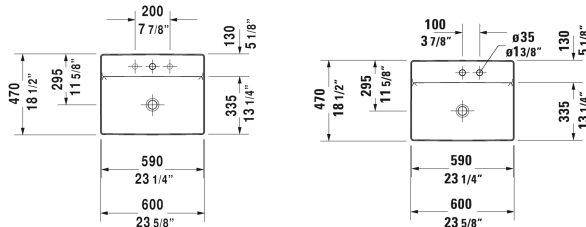

DuraSquare Above-counter basin # 2354600040 / 2354600041 / 2354600044 / 2354600070

| < 23 5/8" Inch > |

Above-counter basin	Dimension	Weight	Order number
ground, without overflow, with faucet deck, ceramic covered slotted waste included, back side glazed, hardware included, 23 5/8" Inch			
Colors			
00 White			
Variant			
● ●	23 5/8" x 18 1/2" Inch	24.7 lb	2354600040
●	23 5/8" x 18 1/2" Inch	24.7 lb	2354600041
● ● ●	23 5/8" x 18 1/2" Inch	24.7 lb	2354600044
☒	23 5/8" x 18 1/2" Inch	24.7 lb	2354600070
Infobox			
Made of DuraCeram, Installation with a distance to the wall is required			
Sanitary ceramics with the special WonderGliss surface finish will remain clean and attractive-looking for a long time to come. When ordering WonderGliss please add a "1" as eleventh digit to the model number.			
Design Siphon		3.3 lb	005036
Suitable products			
Vanity unit wall-mounted 1 pull-out compartment, countertop including one cut-out, for 1 above-counter basin centered, 31 1/2" x 21 5/8" Inch	31 1/2" x 21 5/8" Inch		KT6694

All drawings contain the necessary measurements which are subject to standard tolerances. They are stated in inch & mm and are non-binding. Exact measurements, in particular for customized installation scenarios, can only be taken from the finished ceramic piece.