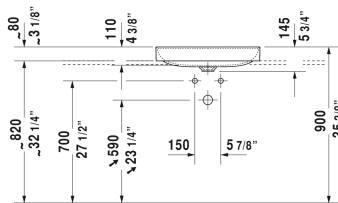

DuraSquare Above-counter basin # 2354600040 / 2354600041 / 2354600044 / 2354600070

| < 23 5/8" Inch > |

Above-counter basin	Dimension	Weight	Order number
ground, without overflow, with faucet deck, ceramic covered slotted waste included, back side glazed, hardware included, 23 5/8" Inch			
Colors			
00 White			
Variant			
● ●	23 5/8" x 18 1/2" Inch	24.7 lb	2354600040
●	23 5/8" x 18 1/2" Inch	24.7 lb	2354600041
● ● ●	23 5/8" x 18 1/2" Inch	24.7 lb	2354600044
☒	23 5/8" x 18 1/2" Inch	24.7 lb	2354600070
Infobox			
Made of DuraCeram, Installation with a distance to the wall is required			
Sanitary ceramics with the special WonderGliss surface finish will remain clean and attractive-looking for a long time to come. When ordering WonderGliss please add a "1" as eleventh digit to the model number.			
Design Siphon		3.3 lb	005036
Suitable products			
Vanity unit wall-mounted 1 pull-out compartment, countertop including one cut-out, for 1 above-counter basin centered, 31 1/2" x 21 5/8" Inch	31 1/2" x 21 5/8" Inch		KT6694

All drawings contain the necessary measurements which are subject to standard tolerances. They are stated in inch & mm and are non-binding. Exact measurements, in particular for customized installation scenarios, can only be taken from the finished ceramic piece.