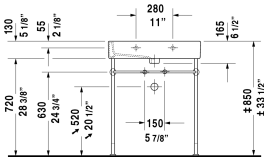

Vero Furniture washbasin # 045470..00 / 045470..30 / 045470..60

< 27 1/2" Inch >

Furniture washbasin	Dimension	Weight	Order number
with faucet deck, underside fully glazed, wall-mounted, hardware included, cUPC® listed*, 27 1/2" Inch			
<b>Colors</b>			
00 White 08 Black			
<b>Variant</b>			
● with overflow	27 1/2" x 18 1/2" Inch	46.1 lb	045470..00
●●● with overflow	27 1/2" x 18 1/2" Inch	46.1 lb	045470..30
☒ with overflow	27 1/2" x 18 1/2" Inch	46.1 lb	045470..60
<b>Infobox</b>			
* Complies with following standards: ASME A112.19.2/CSA B45.1, Washbasin is not ADA compliant in combination with pedestal, siphon cover or metal console			
Sanitary ceramics with the special WonderGliss surface finish will remain clean and attractive-looking for a long time to come. When ordering WonderGliss please add a "1" as eleventh digit to the model number.			
<b>Accessory for ceramics</b>			
Push button drain assembly for washbasins with overflow	2" Inch	0.8 lb	005052
Towel rail square tube 1/2", Chrome, for washbasin # 045470, 235070	25 3/4" Inch	0.9 lb	003047
Design Siphon		3.3 lb	005036
<b>Suitable products</b>			