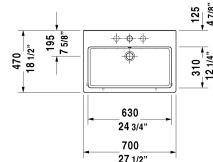

Vero Furniture washbasin # 045470..00 / 045470..30 / 045470..60

< 27 1/2" Inch >

Furniture washbasin	Dimension	Weight	Order number
with faucet deck, underside fully glazed, wall-mounted, hardware included, cUPC® listed*, 27 1/2" Inch			
<b>Colors</b>			
00 White 08 Black			
<b>Variant</b>			
● with overflow	27 1/2" x 18 1/2" Inch	46.1 lb	045470..00
●●● with overflow	27 1/2" x 18 1/2" Inch	46.1 lb	045470..30
☒ with overflow	27 1/2" x 18 1/2" Inch	46.1 lb	045470..60
<b>Infobox</b>			
* Complies with following standards: ASME A112.19.2/CSA B45.1, Washbasin is not ADA compliant in combination with pedestal, siphon cover or metal console			
Sanitary ceramics with the special WonderGliss surface finish will remain clean and attractive-looking for a long time to come. When ordering WonderGliss please add a "1" as eleventh digit to the model number.			
<b>Accessory for ceramics</b>			
Push button drain assembly for washbasins with overflow	2" Inch	0.8 lb	005052
Towel rail square tube 1/2", Chrome, for washbasin # 045470, 235070	25 3/4" Inch	0.9 lb	003047
Design Siphon		3.3 lb	005036
<b>Suitable products</b>			