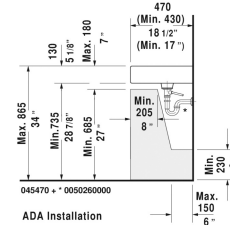

Vero Furniture washbasin # 045470..00 / 045470..30 / 045470..60

< 27 1/2" Inch >

Furniture washbasin	Dimension	Weight	Order number
with faucet deck, underside fully glazed, wall-mounted, hardware included, cUPC® listed*, 27 1/2" Inch			
<b>Colors</b>			
00 White 08 Black			
<b>Variant</b>			
● with overflow	27 1/2" x 18 1/2" Inch	46.1 lb	045470..00
●●● with overflow	27 1/2" x 18 1/2" Inch	46.1 lb	045470..30
☒ with overflow	27 1/2" x 18 1/2" Inch	46.1 lb	045470..60
<b>Infobox</b>			
* Complies with following standards: ASME A112.19.2/CSA B45.1, Washbasin is not ADA compliant in combination with pedestal, siphon cover or metal console			
Sanitary ceramics with the special WonderGliss surface finish will remain clean and attractive-looking for a long time to come. When ordering WonderGliss please add a "1" as eleventh digit to the model number.			
<b>Accessory for ceramics</b>			
Push button drain assembly for washbasins with overflow	2" Inch	0.8 lb	005052
Towel rail square tube 1/2", Chrome, for washbasin # 045470, 235070	25 3/4" Inch	0.9 lb	003047
Design Siphon		3.3 lb	005036
<b>Suitable products</b>			