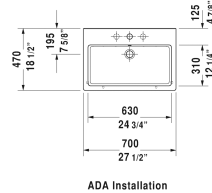

Vero Furniture washbasin # 045470..00 / 045470..30 / 045470..60

< 27 1/2" Inch >

Furniture washbasin	Dimension	Weight	Order number
with faucet deck, underside fully glazed, wall-mounted, hardware included, cUPC® listed*, 27 1/2" Inch			
<b>Colors</b>			
00 White 08 Black			
<b>Variant</b>			
● with overflow	27 1/2" x 18 1/2" Inch	46.1 lb	045470..00
●●● with overflow	27 1/2" x 18 1/2" Inch	46.1 lb	045470..30
☒ with overflow	27 1/2" x 18 1/2" Inch	46.1 lb	045470..60
<b>Infobox</b>			
* Complies with following standards: ASME A112.19.2/CSA B45.1, Washbasin is not ADA compliant in combination with pedestal, siphon cover or metal console			
Sanitary ceramics with the special WonderGliss surface finish will remain clean and attractive-looking for a long time to come. When ordering WonderGliss please add a "1" as eleventh digit to the model number.			
<b>Accessory for ceramics</b>			
Push button drain assembly for washbasins with overflow	2" Inch	0.8 lb	005052
Towel rail square tube 1/2", Chrome, for washbasin # 045470, 235070	25 3/4" Inch	0.9 lb	003047
Design Siphon		3.3 lb	005036
<b>Suitable products</b>			