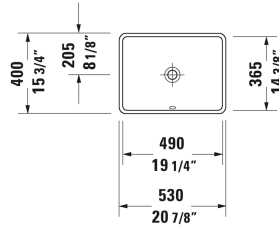

Starck 3 Vanity basin # 0305490017

< 19 1/4" Inch >

Vanity basin	Dimension	Weight	Order number
undermount basin, with overflow, without faucet deck, hardware included, cUPC® listed*, 19 1/4" Inch			
Colors			
00 White			
Variant			
☒	19 1/4" x 14 3/8" Inch	16.9 lb	0305490017
Infobox			
* Complies with following standards: ASME A112.19.2/CSA B45.1, Measurements of undercounter models represent interior measurements, Not available with WonderGliss			
Push button drain assembly for washbasins with overflow	2" Inch	0.8 lb	005052

All drawings contain the necessary measurements which are subject to standard tolerances. They are stated in inch & mm and are non-binding. Exact measurements, in particular for customized installation scenarios, can only be taken from the finished ceramic piece.