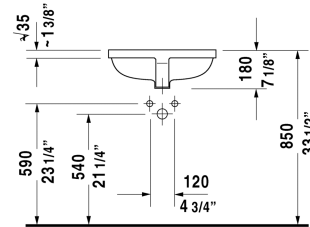

Starck 3 Vanity basin # 0305490017

< 19 1/4" Inch >

Vanity basin	Dimension	Weight	Order number
undermount basin, with overflow, without faucet deck, hardware included, cUPC® listed*, 19 1/4" Inch			
Colors			
00 White			
Variant			
☒	19 1/4" x 14 3/8" Inch	16.9 lb	0305490017
Infobox			
* Complies with following standards: ASME A112.19.2/CSA B45.1, Measurements of undercounter models represent interior measurements, Not available with WonderGliss			
Push button drain assembly for washbasins with overflow	2" Inch	0.8 lb	005052

All drawings contain the necessary measurements which are subject to standard tolerances. They are stated in inch & mm and are non-binding. Exact measurements, in particular for customized installation scenarios, can only be taken from the finished ceramic piece.