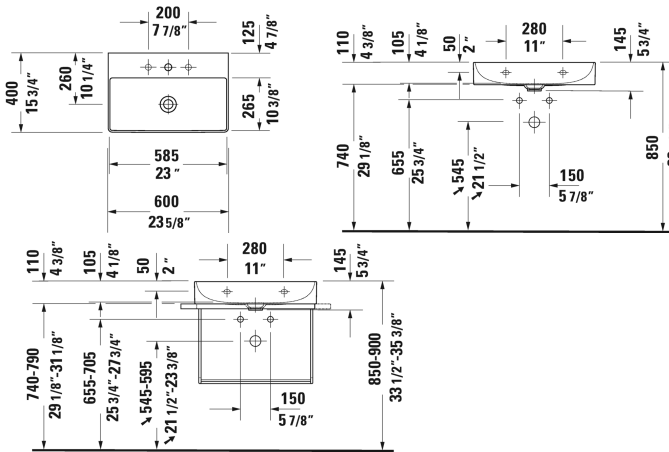

**DuraSquare Furniture washbasin Compact # 2356600041 / 2356600044 / 2356600070**

| < 23 5/8" Inch > |

Furniture washbasin Compact	Dimension	Weight	Order number
without overflow, with faucet deck, ceramic covered slotted waste included, underside fully glazed, 23 5/8" Inch			
<b>Colors</b>			
00 White			
<b>Variant</b>			
●	23 5/8" x 15 3/4" Inch	26.2 lb	2356600041
●●●	23 5/8" x 15 3/4" Inch	26.2 lb	2356600044
⊗	23 5/8" x 15 3/4" Inch	26.2 lb	2356600070
<b>Infobox</b>			
Made of DuraCeram, For glass inserts matching to furniture lacquer finishes, please see page XXX, Metal console: Towel rail can be mounted right or left			
Sanitary ceramics with the special WonderGliss surface finish will remain clean and attractive-looking for a long time to come. When ordering WonderGliss please add a "1" as eleventh digit to the model number.			
Design Siphon		3.3 lb	005036
<b>Suitable products</b>			
Vanity unit wall-mounted Compact 1 pull-out compartment, 23" x 15 3/8" Inch	23" x 15 3/8" Inch		XS4067

*All drawings contain the necessary measurements which are subject to standard tolerances. They are stated in inch & mm and are non-binding. Exact measurements, in particular for customized installation scenarios, can only be taken from the finished ceramic piece.*