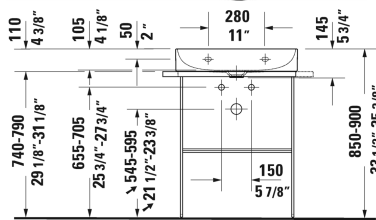

**DuraSquare Furniture washbasin Compact # 2356600041 / 2356600044 / 2356600070**

| < 23 5/8" Inch > |

Furniture washbasin Compact	Dimension	Weight	Order number
without overflow, with faucet deck, ceramic covered slotted waste included, underside fully glazed, 23 5/8" Inch			
<b>Colors</b>			
00 White			
<b>Variant</b>			
●	23 5/8" x 15 3/4" Inch	26.2 lb	2356600041
●●●	23 5/8" x 15 3/4" Inch	26.2 lb	2356600044
⊗	23 5/8" x 15 3/4" Inch	26.2 lb	2356600070
<b>Infobox</b>			
Made of DuraCeram, For glass inserts matching to furniture lacquer finishes, please see page XXX, Metal console: Towel rail can be mounted right or left			
Sanitary ceramics with the special WonderGliss surface finish will remain clean and attractive-looking for a long time to come. When ordering WonderGliss please add a "1" as eleventh digit to the model number.			
Design Siphon		3.3 lb	005036
<b>Suitable products</b>			
Vanity unit wall-mounted Compact 1 pull-out compartment, 23" x 15 3/8" Inch	23" x 15 3/8" Inch		XS4067

*All drawings contain the necessary measurements which are subject to standard tolerances. They are stated in inch & mm and are non-binding. Exact measurements, in particular for customized installation scenarios, can only be taken from the finished ceramic piece.*