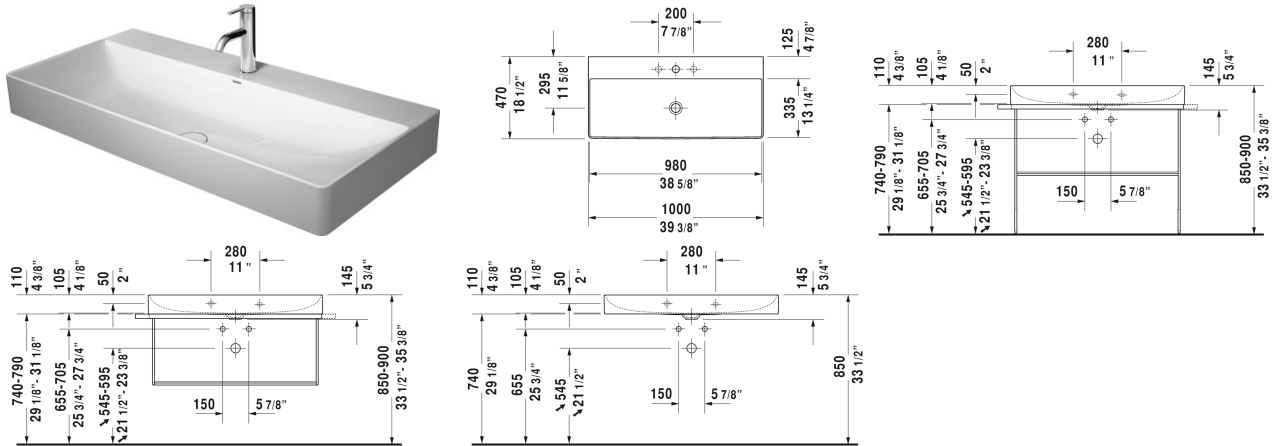

**DuraSquare Furniture washbasin # 2353100041 / 2353100044 / 2353100070**

|< 39 3/8" Inch >|

Furniture washbasin	Dimension	Weight	Order number
without overflow, with faucet deck, ceramic covered slotted waste included, underside fully glazed, wall-mounted, hardware included, 39 3/8" Inch			
<b>Colors</b>			
00 White			
<b>Variant</b>			
●	39 3/8" x 18 1/2" Inch	55.1 lb	2353100041
●●●	39 3/8" x 18 1/2" Inch	55.1 lb	2353100044
⊗	39 3/8" x 18 1/2" Inch	55.1 lb	2353100070
<b>Infobox</b>			
For glass inserts matching to furniture lacquer finishes, please see page XXX, Metal console: Towel rail can be mounted right or left , Made of DuraCeram			
Sanitary ceramics with the special WonderGliss surface finish will remain clean and attractive-looking for a long time to come. When ordering WonderGliss please add a "1" as eleventh digit to the model number.			
Design Siphon		3.3 lb	005036
<b>Suitable products</b>			
Metal console floorstanding ** height adjustable +2", hardware included, for washbasin # 235310, towel rail right or left, reversible, 41 7/8" x 17 3/4" Inch	41 7/8" x 17 3/4" Inch		003103

DuraSquare Furniture washbasin # 2353100041 / 2353100044 /  
2353100070

|< 39 3/8" Inch >|

Metal console wall-mounted \*\* hardware included, for  
washbasin # 235310, towel rail right or left, reversible, 41 7/8" 41 7/8" x 17 3/4" Inch  
x 17 3/4" Inch

003104

Glass inserts safety glass, for metal console # 003103, 003104, 38 1/4" / 15" Inch  
38 1/4" / 15" Inch

009965

*All drawings contain the necessary measurements which are subject to standard tolerances. They are stated in inch & mm and are non-binding. Exact measurements, in particular for customized installation scenarios, can only be taken from the finished ceramic piece.*