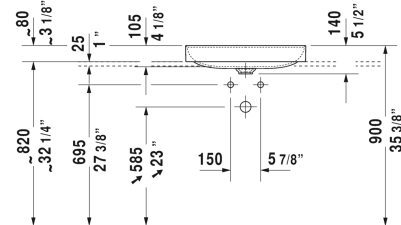

DuraSquare Washbowl  # 2355600000

| < 23 5/8" Inch > |

Washbowl	Dimension	Weight	Order number
ground, without overflow, without faucet deck, ceramic covered slotted waste included, hardware included, 23 5/8" Inch			
Colors			
00 White			
Variant			
	23 5/8" x 13 5/8" Inch	26 lb	2355600000
Infobox			
Made of DuraCeram			
Sanitary ceramics with the special WonderGliss surface finish will remain clean and attractive-looking for a long time to come. When ordering WonderGliss please add a "1" as eleventh digit to the model number.			
Design Siphon		3.3 lb	005036
Suitable products			
Vanity unit wall-mounted 1 pull-out compartment, countertop including one cut-out, for 1 above-counter basin central, 31 1/2" x 21 5/8" Inch	31 1/2" x 21 5/8" Inch		KT6694
Vanity unit wall-mounted 1 pull-out compartment, countertop including one cut-out, for 1 above-counter basin central, 39 3/8" x 21 5/8" Inch	39 3/8" x 21 5/8" Inch		KT6695
Vanity unit wall-mounted 1 pull-out compartment, countertop including one cut-out, for 1 above-counter basin central, 47 1/4" x 21 5/8" Inch	47 1/4" x 21 5/8" Inch		KT6696
Vanity unit wall-mounted 2 pull-out compartments, 1 countertop with one cut-out or two cut-outs, for 1 or 2 above-counter basins, 55 1/8" x 21 5/8" Inch	55 1/8" x 21 5/8" Inch		KT6697 B/L/R

All drawings contain the necessary measurements which are subject to standard tolerances. They are stated in inch & mm and are non-binding. Exact measurements, in particular for customized installation scenarios, can only be taken from the finished ceramic piece.