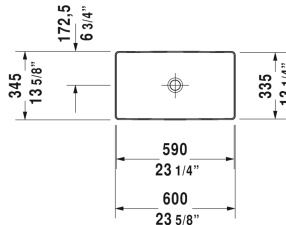

DuraSquare Washbowl  # 2355600000

| < 23 5/8" Inch > |

Washbowl	Dimension	Weight	Order number
ground, without overflow, without faucet deck, ceramic covered slotted waste included, hardware included, 23 5/8" Inch			
Colors			
00 White			
Variant			
	23 5/8" x 13 5/8" Inch	26 lb	2355600000
Infobox			
Made of DuraCeram			
Sanitary ceramics with the special WonderGliss surface finish will remain clean and attractive-looking for a long time to come. When ordering WonderGliss please add a "1" as eleventh digit to the model number.			
Design Siphon		3.3 lb	005036
Suitable products			
Vanity unit wall-mounted 1 pull-out compartment, countertop including one cut-out, for 1 above-counter basin central, 31 1/2" x 21 5/8" Inch	31 1/2" x 21 5/8" Inch		KT6694
Vanity unit wall-mounted 1 pull-out compartment, countertop including one cut-out, for 1 above-counter basin central, 39 3/8" x 21 5/8" Inch	39 3/8" x 21 5/8" Inch		KT6695
Vanity unit wall-mounted 1 pull-out compartment, countertop including one cut-out, for 1 above-counter basin central, 47 1/4" x 21 5/8" Inch	47 1/4" x 21 5/8" Inch		KT6696
Vanity unit wall-mounted 2 pull-out compartments, 1 countertop with one cut-out or two cut-outs, for 1 or 2 above-counter basins, 55 1/8" x 21 5/8" Inch	55 1/8" x 21 5/8" Inch		KT6697 B/L/R