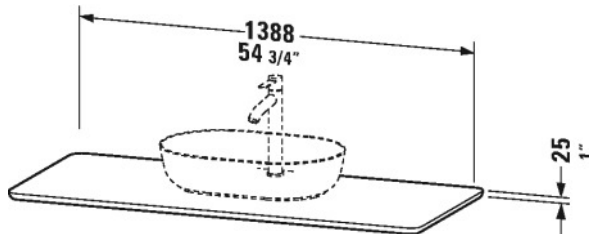

Luv Quartz stone console # LU9466

| < 54 3/4" Inch > |

Quartz stone console	Dimension	Weight	Order number
1 console with one cut-out			
<b>Colors</b>			
M17 Quartz Stone White Structure M25 Quartz Stone Sand Structure M33 Quartz Stone Grey Structure			
<b>Variant</b>			
	54 3/4" x 23 3/8" Inch		LU9466
<b>Infobox</b>			
Required specification for ordering:., - Model no. ceramic # 037960, 037980, 038060, 038080			

All drawings contain the necessary measurements which are subject to standard tolerances. They are stated in inch & mm and are non-binding. Exact measurements, in particular for customized installation scenarios, can only be taken from the finished ceramic piece.