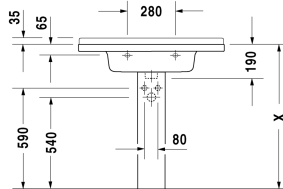

**Furniture washbasin # 030480..00 / 030480..30**

|< 33 1/2" Inch >|

Furniture washbasin	Dimension	Weight	Order number
with overflow, with tap platform, 33 1/2" Inch			
<b>Colors</b>			
00 White			
<b>Variant</b>			
p	33 1/2" x 19 1/8" Inch	49.3 lb	030480..00
p p p	33 1/2" x 19 1/8" Inch	49.3 lb	030480..30
Sanitary ceramics with the special WonderGliss surface finish will remain clean and attractive-looking for a long time to come. When ordering WonderGliss please add a "1" as eleventh digit to the model number.			
Space saving siphon			005073

*All drawings contain the necessary measurements which are subject to standard tolerances. They are stated in inch & mm and are non-binding. Exact measurements, in particular for customized installation scenarios, can only be taken from the finished ceramic piece.*