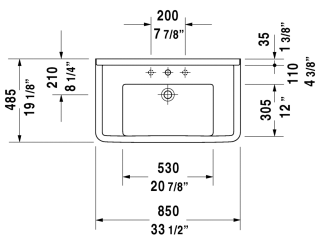

**Furniture washbasin # 030480..00 / 030480..30**

|< 33 1/2" Inch >|

Furniture washbasin	Dimension	Weight	Order number
with overflow, with tap platform, 33 1/2" Inch			
<b>Colors</b>			
00 White			
<b>Variant</b>			
p	33 1/2" x 19 1/8" Inch	49.3 lb	030480..00
p p p	33 1/2" x 19 1/8" Inch	49.3 lb	030480..30
Sanitary ceramics with the special WonderGliss surface finish will remain clean and attractive-looking for a long time to come. When ordering WonderGliss please add a "1" as eleventh digit to the model number.			
Space saving siphon			005073

*All drawings contain the necessary measurements which are subject to standard tolerances. They are stated in inch & mm and are non-binding. Exact measurements, in particular for customized installation scenarios, can only be taken from the finished ceramic piece.*