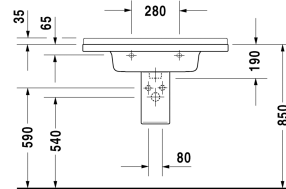

**Furniture washbasin # 030480..00 / 030480..30**

|< 33 1/2" Inch >|

Furniture washbasin	Dimension	Weight	Order number
with overflow, with tap platform, 33 1/2" Inch			
<b>Colors</b>			
00 White			
<b>Variant</b>			
p	33 1/2" x 19 1/8" Inch	49.3 lb	030480..00
p p p	33 1/2" x 19 1/8" Inch	49.3 lb	030480..30
Sanitary ceramics with the special WonderGliss surface finish will remain clean and attractive-looking for a long time to come. When ordering WonderGliss please add a "1" as eleventh digit to the model number.			
Space saving siphon			005073

*All drawings contain the necessary measurements which are subject to standard tolerances. They are stated in inch & mm and are non-binding. Exact measurements, in particular for customized installation scenarios, can only be taken from the finished ceramic piece.*