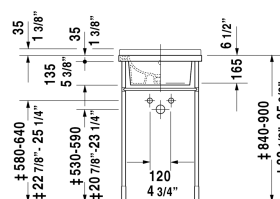

Washbasin # 030348..00 / 030348..30

| < 18 7/8" Inch > |

Washbasin	Dimension	Weight	Order number
with overflow, with tap platform, outside fully glazed, 18 7/8" Inch			
Colors			
00 White			
Variant			
p	18 7/8" x 18 1/4" Inch	27.5 lb	030348..00
p p p	18 7/8" x 18 1/4" Inch	27.5 lb	030348..30
Sanitary ceramics with the special WonderGliss surface finish will remain clean and attractive-looking for a long time to come. When ordering WonderGliss please add a "1" as eleventh digit to the model number.			
Metal console height adjustable +2", for furniture basin # 030348		5.5 lb	003064

All drawings contain the necessary measurements which are subject to standard tolerances. They are stated in inch & mm and are non-binding. Exact measurements, in particular for customized installation scenarios, can only be taken from the finished ceramic piece.