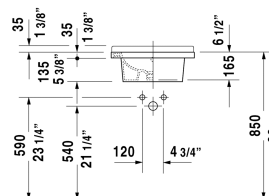

Washbasin # 030348..00 / 030348..30

| < 18 7/8" Inch > |

Washbasin	Dimension	Weight	Order number
with overflow, with tap platform, outside fully glazed, 18 7/8" Inch			
Colors			
00 White			
Variant			
p	18 7/8" x 18 1/4" Inch	27.5 lb	030348..00
p p p	18 7/8" x 18 1/4" Inch	27.5 lb	030348..30
Sanitary ceramics with the special WonderGliss surface finish will remain clean and attractive-looking for a long time to come. When ordering WonderGliss please add a "1" as eleventh digit to the model number.			
Metal console height adjustable +2", for furniture basin # 030348		5.5 lb	003064

All drawings contain the necessary measurements which are subject to standard tolerances. They are stated in inch & mm and are non-binding. Exact measurements, in particular for customized installation scenarios, can only be taken from the finished ceramic piece.