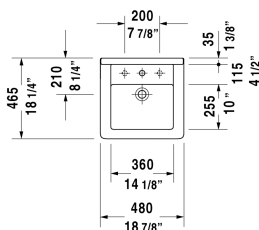

Washbasin # 030348..00 / 030348..30

| < 18 7/8" Inch > |

Washbasin	Dimension	Weight	Order number
with overflow, with tap platform, outside fully glazed, 18 7/8" Inch			
Colors			
00 White			
Variant			
p	18 7/8" x 18 1/4" Inch	27.5 lb	030348..00
p p p	18 7/8" x 18 1/4" Inch	27.5 lb	030348..30
Sanitary ceramics with the special WonderGliss surface finish will remain clean and attractive-looking for a long time to come. When ordering WonderGliss please add a "1" as eleventh digit to the model number.			
Metal console height adjustable +2", for furniture basin # 030348		5.5 lb	003064

All drawings contain the necessary measurements which are subject to standard tolerances. They are stated in inch & mm and are non-binding. Exact measurements, in particular for customized installation scenarios, can only be taken from the finished ceramic piece.