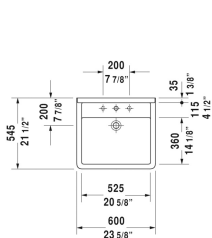

Washbasin # 030960..00 / 030960..30

| < 23 5/8" Inch > |

Washbasin	Dimension	Weight	Order number
with overflow, with tap platform, 23 5/8" Inch			
<b>Colors</b>			
00 White			
<b>Variant</b>			
p	23 5/8" x 21 1/2" Inch	39.7 lb	030960..00
p p p	23 5/8" x 21 1/2" Inch	39.7 lb	030960..30
Sanitary ceramics with the special WonderGliss surface finish will remain clean and attractive-looking for a long time to come. When ordering WonderGliss please add a "1" as eleventh digit to the model number.			

All drawings contain the necessary measurements which are subject to standard tolerances. They are stated in inch & mm and are non-binding. Exact measurements, in particular for customized installation scenarios, can only be taken from the finished ceramic piece.