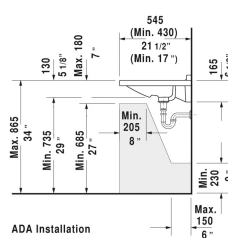

Washbasin # 030960..00 / 030960..30

| < 23 5/8" Inch > |

Washbasin	Dimension	Weight	Order number
with overflow, with tap platform, 23 5/8" Inch			
<b>Colors</b>			
00 White			
<b>Variant</b>			
p	23 5/8" x 21 1/2" Inch	39.7 lb	030960..00
p p p	23 5/8" x 21 1/2" Inch	39.7 lb	030960..30
Sanitary ceramics with the special WonderGliss surface finish will remain clean and attractive-looking for a long time to come. When ordering WonderGliss please add a "1" as eleventh digit to the model number.			

All drawings contain the necessary measurements which are subject to standard tolerances. They are stated in inch & mm and are non-binding. Exact measurements, in particular for customized installation scenarios, can only be taken from the finished ceramic piece.