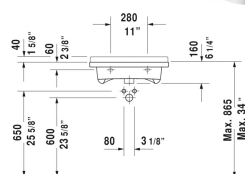

Washbasin # 030960..00 / 030960..30

| < 23 5/8" Inch > |

Washbasin	Dimension	Weight	Order number
with overflow, with tap platform, 23 5/8" Inch			
<b>Colors</b>			
00 White			
<b>Variant</b>			
p	23 5/8" x 21 1/2" Inch	39.7 lb	030960..00
p p p	23 5/8" x 21 1/2" Inch	39.7 lb	030960..30
Sanitary ceramics with the special WonderGliss surface finish will remain clean and attractive-looking for a long time to come. When ordering WonderGliss please add a "1" as eleventh digit to the model number.			

All drawings contain the necessary measurements which are subject to standard tolerances. They are stated in inch & mm and are non-binding. Exact measurements, in particular for customized installation scenarios, can only be taken from the finished ceramic piece.