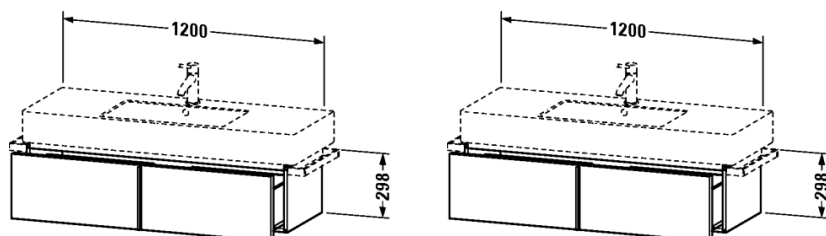

Vero Vanity unit wall-mounted # VE611500303

|< 1200 mm >|

Vanity unit wall-mounted	Dimension	Weight	Order number
1 pull-out compartment, pull-out compartment including cut-out for siphon and siphon cover, for Vero # 032912 (not ground)			
Colors			
M03 Jade High Gloss Lacquer M10 Apricot Pearl High Gloss Lacquer M12 Brushed Oak Real wood veneer M13 American Walnut Real wood veneer M14 Terra Decor M18 White Matt Decor M20 Apricot Pearl Satin Matt Lacquer M22 White High Gloss Decor M26 American Cherry Tree Real wood veneer M27 White Lilac High Gloss Lacquer M31 Pine Silver Decor M38 Dolomiti Grey High Gloss Lacquer M40 Black High Gloss Lacquer M43 Balsat Matt Decor M47 Stone Blue High Gloss Lacquer M49 Graphite Matt Decor M51 Pine Terra Decor M52 European Oak Decor M53 Chestnut Dark Decor M61 Olive Brown High Gloss Lacquer M69 Brushed Walnut Real wood veneer M71 Mediterranean Oak Real wood veneer M72 Brushed Dark Oak Real wood veneer M73 Ticino Cherry Tree Decor M79 Natural Walnut Decor M85 White High Gloss Lacquer M86 Cappuccino High Gloss Lacquer M87 White Lilac Satin Matt Lacquer M89 Flannel Grey High Gloss Lacquer M90 Flannel Grey Satin Matt Lacquer			
Variant			
	1200 x 446 mm		VE611500303
Text for invitation of tenders			
Please specify when ordering: - interior system yes / no, - walnut 77 or maple 78			
Accessory			
Additional modules	1200 mm		UV9936
Suitable products			
Towel rail chrome, for vanity unit with depth 446 mm, 80 x 412 mm	80 x 412 mm		VE9961
Washbasin, furniture washbasin with tap platform, 1250 x 490 mm	1250 x 490 mm		032912

All drawings contain the necessary measurements which are subject to standard tolerances. They are stated in mm and are non-binding. Exact measurements, in particular for customised installation scenarios, can only be taken from the finished ceramic piece.