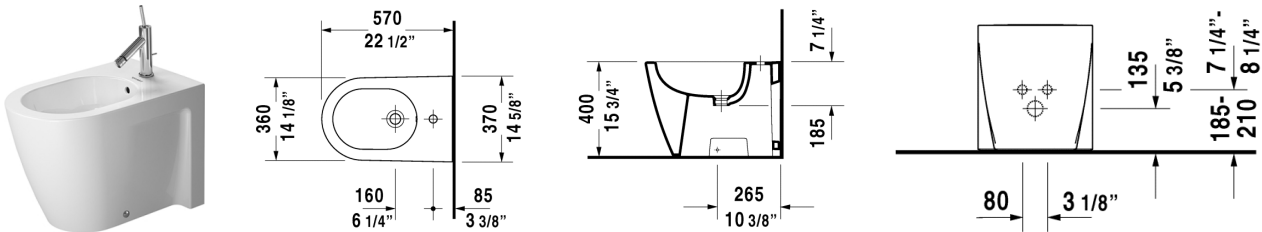

Bidet floor standing # 225510..00

Starck 2

| Bidet floor standing | Dimension | Weight | Order number |
|--|------------------------|-----------|--------------|
| back to wall, with overflow, with tap platform, fixings included | | | |
| Colors | | | |
| 00 White Alpin | | | |
| Variant | | | |
| Bidet floor standing | 14 5/8" x 22 1/2" Inch | 61,700 lb | 225510..00 |