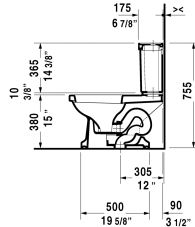

1930 Two-Piece toilet # 2130010000

| < 14 1/8" Inch > |

Two-Piece toilet	Dimension	Weight	Order number
(without tank), syphonic, 12" rough-in, vertical outlet, cUPC® listed*, 1.28 gpf			
Colors			
00 White			
Variant			
♦	14 1/8" x 26 1/8" Inch	57.3 lb	2130010000
Infobox			
* Complies with following standards: ASME A112.19.2/CSA B45.1			
Sanitary ceramics with the special WonderGliss surface finish will remain clean and attractive-looking for a long time to come. When ordering WonderGliss please add a "1" as eleventh digit to the model number.			
Mounting set for One-Piece and Two-Piece toilets, outlet 3/8" - male thread, wall connection 1/2" - female thread, 1/2", North American version	15" Inch	1.1 lb	001431
Suitable products			
Tank with single flush mechanism, Chrome, bottom left supply, cUPC® listed*, 1.28 gpf, 16 1/2" x 6 7/8" Inch	16 1/2" x 6 7/8" Inch		087230
Toilet seat and cover octogonal seat hole, hinges stainless steel, with slow close,			006489

All drawings contain the necessary measurements which are subject to standard tolerances. They are stated in inch & mm and are non-binding. Exact measurements, in particular for customized installation scenarios, can only be taken from the finished ceramic piece.