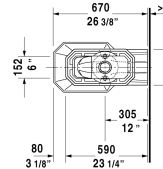

1930 Two-Piece toilet # 2130010000

| < 14 1/8" Inch > |

Two-Piece toilet	Dimension	Weight	Order number
(without tank), syphonic, 12" rough-in, vertical outlet, cUPC® listed*, 1.28 gpf			
Colors			
00 White			
Variant			
♦	14 1/8" x 26 1/8" Inch	57.3 lb	2130010000
Infobox			
* Complies with following standards: ASME A112.19.2/CSA B45.1			
Sanitary ceramics with the special WonderGliss surface finish will remain clean and attractive-looking for a long time to come. When ordering WonderGliss please add a "1" as eleventh digit to the model number.			
Mounting set for One-Piece and Two-Piece toilets, outlet 3/8" - male thread, wall connection 1/2" - female thread, 1/2", North American version	15" Inch	1.1 lb	001431
Suitable products			
Tank with single flush mechanism, Chrome, bottom left supply, cUPC® listed*, 1.28 gpf, 16 1/2" x 6 7/8" Inch	16 1/2" x 6 7/8" Inch		087230
Toilet seat and cover octogonal seat hole, hinges stainless steel, with slow close,			006489

All drawings contain the necessary measurements which are subject to standard tolerances. They are stated in inch & mm and are non-binding. Exact measurements, in particular for customized installation scenarios, can only be taken from the finished ceramic piece.