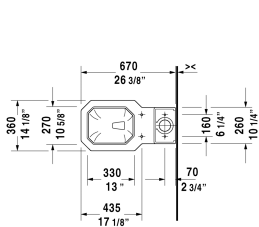

1930 Two-Piece toilet # 2130010000

| < 14 1/8" Inch > |

Two-Piece toilet	Dimension	Weight	Order number
(without tank), syphonic, 12" rough-in, vertical outlet, cUPC® listed*, 1.28 gpf			
Colors			
00 White			
Variant			
♦	14 1/8" x 26 1/8" Inch	57.3 lb	2130010000
Infobox			
* Complies with following standards: ASME A112.19.2/CSA B45.1			
Sanitary ceramics with the special WonderGliss surface finish will remain clean and attractive-looking for a long time to come. When ordering WonderGliss please add a "1" as eleventh digit to the model number.			
Mounting set for One-Piece and Two-Piece toilets, outlet 3/8" - male thread, wall connection 1/2" - female thread, 1/2", North American version	15" Inch	1.1 lb	001431
Suitable products			
Tank with single flush mechanism, Chrome, bottom left supply, cUPC® listed*, 1.28 gpf, 16 1/2" x 6 7/8" Inch	16 1/2" x 6 7/8" Inch		087230
Toilet seat and cover octogonal seat hole, hinges stainless steel, with slow close,			006489

All drawings contain the necessary measurements which are subject to standard tolerances. They are stated in inch & mm and are non-binding. Exact measurements, in particular for customized installation scenarios, can only be taken from the finished ceramic piece.