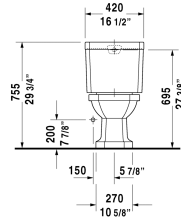

1930 Two-Piece toilet # 2130010000

| < 14 1/8" Inch > |

Two-Piece toilet	Dimension	Weight	Order number
(without tank), syphonic, 12" rough-in, vertical outlet, cUPC® listed*, 1.28 gpf			
Colors			
00 White			
Variant			
♦	14 1/8" x 26 1/8" Inch	57.3 lb	2130010000
Infobox			
* Complies with following standards: ASME A112.19.2/CSA B45.1			
Sanitary ceramics with the special WonderGliss surface finish will remain clean and attractive-looking for a long time to come. When ordering WonderGliss please add a "1" as eleventh digit to the model number.			
Mounting set for One-Piece and Two-Piece toilets, outlet 3/8" - male thread, wall connection 1/2" - female thread, 1/2", North American version	15" Inch	1.1 lb	001431
Suitable products			
Tank with single flush mechanism, Chrome, bottom left supply, cUPC® listed*, 1.28 gpf, 16 1/2" x 6 7/8" Inch	16 1/2" x 6 7/8" Inch		087230
Toilet seat and cover octogonal seat hole, hinges stainless steel, with slow close,			006489

All drawings contain the necessary measurements which are subject to standard tolerances. They are stated in inch & mm and are non-binding. Exact measurements, in particular for customized installation scenarios, can only be taken from the finished ceramic piece.