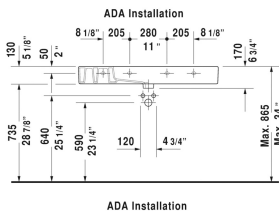

Furniture washbasin # 032910

| < 41 3/8" Inch > |

Furniture washbasin	Dimension	Weight	Order number
cUPC listed, with tap platform, fixings included, 41 3/8" Inch			
Colors			
00 White			
Variant			
Sanitary ceramics with the special WonderGliss surface finish will remain clean and attractive-looking for a long time to come. When ordering WonderGliss please add a "1" as eleventh digit to the model number.			
Design Siphon		3.3 lb	005036
Metal console height adjustable +2", for furniture washbasin # 032910		7.3 lb	003072
Towel rail square tube 1/2", Chrome		1.3 lb	003035
Space-saving siphon			005073
Suitable products			
Vanity unit wall-mounted 1 pull-out compartment, 3 glass dividers, 2 box drawers large, 2 box drawers small, for Vero # 032910, (not ground), 39 3/8" x 18 1/4" / 15" Inch	39 3/8" x 18 1/4" / 15" Inch		F09573