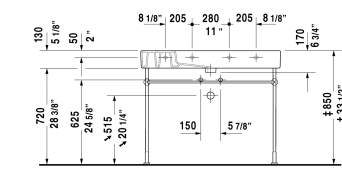

Furniture washbasin # 032910

| < 41 3/8" Inch > |

Furniture washbasin	Dimension	Weight	Order number
cUPC listed, with tap platform, fixings included, 41 3/8" Inch			
Colors			
00 White			
Variant			
Sanitary ceramics with the special WonderGliss surface finish will remain clean and attractive-looking for a long time to come. When ordering WonderGliss please add a "1" as eleventh digit to the model number.			
Design Siphon		3.3 lb	005036
Metal console height adjustable +2", for furniture washbasin # 032910		7.3 lb	003072
Towel rail square tube 1/2", Chrome		1.3 lb	003035
Space-saving siphon			005073
Suitable products			
Vanity unit wall-mounted 1 pull-out compartment, 3 glass dividers, 2 box drawers large, 2 box drawers small, for Vero # 032910, (not ground), 39 3/8" x 18 1/4" / 15" Inch	39 3/8" x 18 1/4" / 15" Inch		F09573

All drawings contain the necessary measurements which are subject to standard tolerances. They are stated in inch & mm and are non-binding. Exact measurements, in particular for customized installation scenarios, can only be taken from the finished ceramic piece.