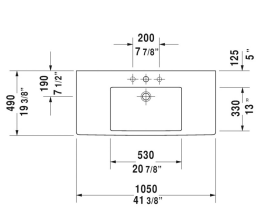

Furniture washbasin # 032910

| < 41 3/8" Inch > |

Furniture washbasin	Dimension	Weight	Order number
cUPC listed, with tap platform, fixings included, 41 3/8" Inch			
Colors			
00 White			
Variant			
Sanitary ceramics with the special WonderGliss surface finish will remain clean and attractive-looking for a long time to come. When ordering WonderGliss please add a "1" as eleventh digit to the model number.			
Design Siphon		3.3 lb	005036
Metal console height adjustable +2", for furniture washbasin # 032910		7.3 lb	003072
Towel rail square tube 1/2", Chrome		1.3 lb	003035
Space-saving siphon			005073
Suitable products			
Vanity unit wall-mounted 1 pull-out compartment, 3 glass dividers, 2 box drawers large, 2 box drawers small, for Vero # 032910, (not ground), 39 3/8" x 18 1/4" / 15" Inch	39 3/8" x 18 1/4" / 15" Inch		F09573

All drawings contain the necessary measurements which are subject to standard tolerances. They are stated in inch & mm and are non-binding. Exact measurements, in particular for customized installation scenarios, can only be taken from the finished ceramic piece.