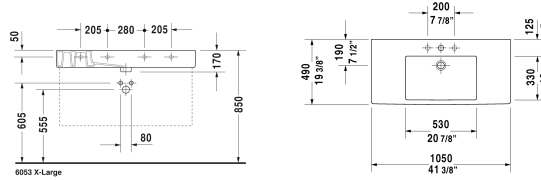

Furniture washbasin # 032910

| < 41 3/8" Inch > |

Furniture washbasin	Dimension	Weight	Order number
cUPC listed, with tap platform, fixings included, 41 3/8" Inch			
Colors			
00 White			
Variant			
Sanitary ceramics with the special WonderGliss surface finish will remain clean and attractive-looking for a long time to come. When ordering WonderGliss please add a "1" as eleventh digit to the model number.			
Design Siphon		3.3 lb	005036
Metal console height adjustable +2", for furniture washbasin # 032910		7.3 lb	003072
Towel rail square tube 1/2", Chrome		1.3 lb	003035
Space-saving siphon			005073
Suitable products			
Vanity unit wall-mounted 1 pull-out compartment, 3 glass dividers, 2 box drawers large, 2 box drawers small, for Vero # 032910, (not ground), 39 3/8" x 18 1/4" / 15" Inch	39 3/8" x 18 1/4" / 15" Inch		F09573

All drawings contain the necessary measurements which are subject to standard tolerances. They are stated in inch & mm and are non-binding. Exact measurements, in particular for customized installation scenarios, can only be taken from the finished ceramic piece.