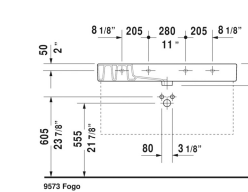

Furniture washbasin # 032910

| < 41 3/8" Inch > |

Furniture washbasin	Dimension	Weight	Order number
cUPC listed, with tap platform, fixings included, 41 3/8" Inch			
Colors			
00 White			
Variant			
Sanitary ceramics with the special WonderGliss surface finish will remain clean and attractive-looking for a long time to come. When ordering WonderGliss please add a "1" as eleventh digit to the model number.			
Design Siphon		3.3 lb	005036
Metal console height adjustable +2", for furniture washbasin # 032910		7.3 lb	003072
Towel rail square tube 1/2", Chrome		1.3 lb	003035
Space-saving siphon			005073
Suitable products			
Vanity unit wall-mounted 1 pull-out compartment, 3 glass dividers, 2 box drawers large, 2 box drawers small, for Vero # 032910, (not ground), 39 3/8" x 18 1/4" / 15" Inch	39 3/8" x 18 1/4" / 15" Inch		F09573

All drawings contain the necessary measurements which are subject to standard tolerances. They are stated in inch & mm and are non-binding. Exact measurements, in particular for customized installation scenarios, can only be taken from the finished ceramic piece.