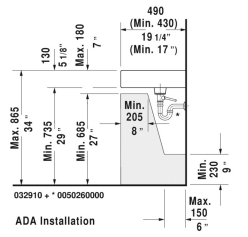

Furniture washbasin # 032910

| < 41 3/8" Inch > |

Furniture washbasin	Dimension	Weight	Order number
cUPC listed, with tap platform, fixings included, 41 3/8" Inch			
Colors			
00 White			
Variant			
Sanitary ceramics with the special WonderGliss surface finish will remain clean and attractive-looking for a long time to come. When ordering WonderGliss please add a "1" as eleventh digit to the model number.			
Design Siphon		3.3 lb	005036
Metal console height adjustable +2", for furniture washbasin # 032910		7.3 lb	003072
Towel rail square tube 1/2", Chrome		1.3 lb	003035
Space-saving siphon			005073
Suitable products			
Vanity unit wall-mounted 1 pull-out compartment, 3 glass dividers, 2 box drawers large, 2 box drawers small, for Vero # 032910, (not ground), 39 3/8" x 18 1/4" / 15" Inch	39 3/8" x 18 1/4" / 15" Inch		F09573

All drawings contain the necessary measurements which are subject to standard tolerances. They are stated in inch & mm and are non-binding. Exact measurements, in particular for customized installation scenarios, can only be taken from the finished ceramic piece.