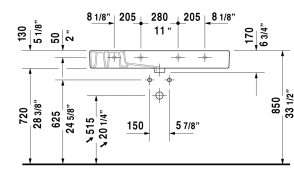

Furniture washbasin # 032910

| < 41 3/8" Inch > |

Furniture washbasin	Dimension	Weight	Order number
cUPC listed, with tap platform, fixings included, 41 3/8" Inch			
Colors			
00 White			
Variant			
Sanitary ceramics with the special WonderGliss surface finish will remain clean and attractive-looking for a long time to come. When ordering WonderGliss please add a "1" as eleventh digit to the model number.			
Design Siphon		3.3 lb	005036
Metal console height adjustable +2", for furniture washbasin # 032910		7.3 lb	003072
Towel rail square tube 1/2", Chrome		1.3 lb	003035
Space-saving siphon			005073
Suitable products			
Vanity unit wall-mounted 1 pull-out compartment, 3 glass dividers, 2 box drawers large, 2 box drawers small, for Vero # 032910, (not ground), 39 3/8" x 18 1/4" / 15" Inch	39 3/8" x 18 1/4" / 15" Inch		F09573

All drawings contain the necessary measurements which are subject to standard tolerances. They are stated in inch & mm and are non-binding. Exact measurements, in particular for customized installation scenarios, can only be taken from the finished ceramic piece.