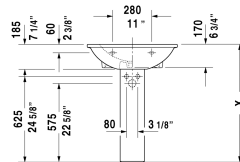

Washbasin # 262165..00 / 262165..30

| < 25 5/8" Inch > |

Washbasin	Dimension	Weight	Order number
with overflow, with tap platform, 25 5/8" Inch			
<b>Colors</b>			
00 White			
<b>Variant</b>			
p	25 5/8" x 21 1/4" Inch	41.9 lb	262165..00
p p p	25 5/8" x 21 1/4" Inch	41.9 lb	262165..30
Sanitary ceramics with the special WonderGliss surface finish will remain clean and attractive-looking for a long time to come. When ordering WonderGliss please add a "1" as eleventh digit to the model number.			
Pedestal for # 262165, 262160, 262155		37.5 lb	085824
Siphon cover for # 262165, 262160, 262155	7 1/8" x 11 3/4" Inch	14.1 lb	085825

All drawings contain the necessary measurements which are subject to standard tolerances. They are stated in inch & mm and are non-binding. Exact measurements, in particular for customized installation scenarios, can only be taken from the finished ceramic piece.