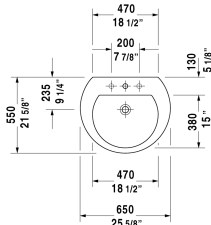

Washbasin # 262165..00 / 262165..30

| < 25 5/8" Inch > |

Washbasin	Dimension	Weight	Order number
with overflow, with tap platform, 25 5/8" Inch			
<b>Colors</b>			
00 White			
<b>Variant</b>			
p	25 5/8" x 21 1/4" Inch	41.9 lb	262165..00
p p p	25 5/8" x 21 1/4" Inch	41.9 lb	262165..30
Sanitary ceramics with the special WonderGliss surface finish will remain clean and attractive-looking for a long time to come. When ordering WonderGliss please add a "1" as eleventh digit to the model number.			
Pedestal for # 262165, 262160, 262155		37.5 lb	085824
Siphon cover for # 262165, 262160, 262155	7 1/8" x 11 3/4" Inch	14.1 lb	085825

All drawings contain the necessary measurements which are subject to standard tolerances. They are stated in inch & mm and are non-binding. Exact measurements, in particular for customized installation scenarios, can only be taken from the finished ceramic piece.