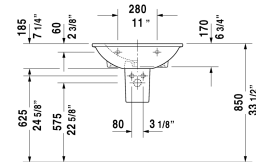

Washbasin # 262165..00 / 262165..30

| < 25 5/8" Inch > |

Washbasin	Dimension	Weight	Order number
with overflow, with tap platform, 25 5/8" Inch			
<b>Colors</b>			
00 White			
<b>Variant</b>			
p	25 5/8" x 21 1/4" Inch	41.9 lb	262165..00
p p p	25 5/8" x 21 1/4" Inch	41.9 lb	262165..30
Sanitary ceramics with the special WonderGliss surface finish will remain clean and attractive-looking for a long time to come. When ordering WonderGliss please add a "1" as eleventh digit to the model number.			
Pedestal for # 262165, 262160, 262155		37.5 lb	085824
Siphon cover for # 262165, 262160, 262155	7 1/8" x 11 3/4" Inch	14.1 lb	085825

All drawings contain the necessary measurements which are subject to standard tolerances. They are stated in inch & mm and are non-binding. Exact measurements, in particular for customized installation scenarios, can only be taken from the finished ceramic piece.