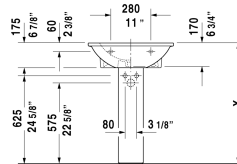

Washbasin # 262160..00 / 262160..30

|< 23 5/8" Inch >|

Washbasin	Dimension	Weight	Order number
with overflow, with tap platform, 23 5/8" Inch			
Colors			
00 White			
Variant			
p	23 5/8" x 20 5/8" Inch	39.7 lb	262160..00
p p p	23 5/8" x 20 5/8" Inch	39.7 lb	262160..30
Sanitary ceramics with the special WonderGliss surface finish will remain clean and attractive-looking for a long time to come. When ordering WonderGliss please add a "1" as eleventh digit to the model number.			
Pedestal for # 262165, 262160, 262155		37.5 lb	085824
Siphon cover for # 262165, 262160, 262155	7 1/8" x 11 3/4" Inch	14.1 lb	085825

All drawings contain the necessary measurements which are subject to standard tolerances. They are stated in inch & mm and are non-binding. Exact measurements, in particular for customized installation scenarios, can only be taken from the finished ceramic piece.