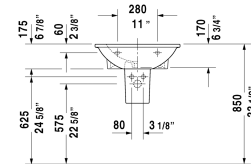

Washbasin # 262160..00 / 262160..30

|< 23 5/8" Inch >|

Washbasin	Dimension	Weight	Order number
with overflow, with tap platform, 23 5/8" Inch			
Colors			
00 White			
Variant			
p	23 5/8" x 20 5/8" Inch	39.7 lb	262160..00
p p p	23 5/8" x 20 5/8" Inch	39.7 lb	262160..30
Sanitary ceramics with the special WonderGliss surface finish will remain clean and attractive-looking for a long time to come. When ordering WonderGliss please add a "1" as eleventh digit to the model number.			
Pedestal for # 262165, 262160, 262155		37.5 lb	085824
Siphon cover for # 262165, 262160, 262155	7 1/8" x 11 3/4" Inch	14.1 lb	085825

All drawings contain the necessary measurements which are subject to standard tolerances. They are stated in inch & mm and are non-binding. Exact measurements, in particular for customized installation scenarios, can only be taken from the finished ceramic piece.