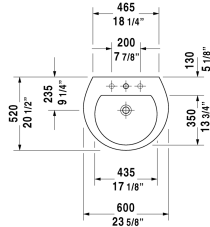

Washbasin # 262160..00 / 262160..30

|< 23 5/8" Inch >|

Washbasin	Dimension	Weight	Order number
with overflow, with tap platform, 23 5/8" Inch			
Colors			
00 White			
Variant			
p	23 5/8" x 20 5/8" Inch	39.7 lb	262160..00
p p p	23 5/8" x 20 5/8" Inch	39.7 lb	262160..30
Sanitary ceramics with the special WonderGliss surface finish will remain clean and attractive-looking for a long time to come. When ordering WonderGliss please add a "1" as eleventh digit to the model number.			
Pedestal for # 262165, 262160, 262155		37.5 lb	085824
Siphon cover for # 262165, 262160, 262155	7 1/8" x 11 3/4" Inch	14.1 lb	085825

All drawings contain the necessary measurements which are subject to standard tolerances. They are stated in inch & mm and are non-binding. Exact measurements, in particular for customized installation scenarios, can only be taken from the finished ceramic piece.