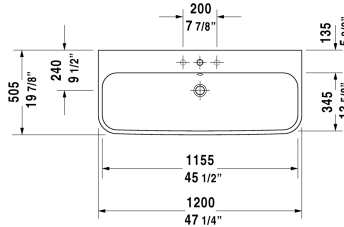

Furniture washbasin ground # 231812..25 / 231812..27 / 231812..28

|< 47 1/4" Inch >|

Furniture washbasin ground	Dimension	Weight	Order number
with overflow, with tap platform, overflow clip chrome included, 47 1/4" Inch			
Colors			
00 White			
Variant			
p p p	47 1/4" x 19 7/8" Inch	72.8 lb	231812..25
p	47 1/4" x 19 7/8" Inch	72.8 lb	231812..27
•	47 1/4" x 19 7/8" Inch	72.8 lb	231812..28
Sanitary ceramics with the special WonderGliss surface finish will remain clean and attractive-looking for a long time to come. When ordering WonderGliss please add a "1" as eleventh digit to the model number.			

All drawings contain the necessary measurements which are subject to standard tolerances. They are stated in inch & mm and are non-binding. Exact measurements, in particular for customized installation scenarios, can only be taken from the finished ceramic piece.