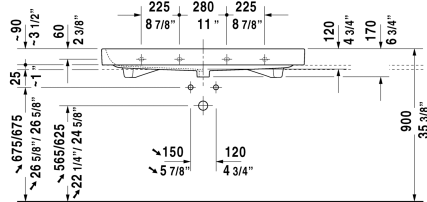

Furniture washbasin ground # 231812..25 / 231812..27 / 231812..28

|< 47 1/4" Inch >|

Furniture washbasin ground	Dimension	Weight	Order number
with overflow, with tap platform, overflow clip chrome included, 47 1/4" Inch			
Colors			
00 White			
Variant			
p p p	47 1/4" x 19 7/8" Inch	72.8 lb	231812..25
p	47 1/4" x 19 7/8" Inch	72.8 lb	231812..27
•	47 1/4" x 19 7/8" Inch	72.8 lb	231812..28
Sanitary ceramics with the special WonderGliss surface finish will remain clean and attractive-looking for a long time to come. When ordering WonderGliss please add a "1" as eleventh digit to the model number.			

All drawings contain the necessary measurements which are subject to standard tolerances. They are stated in inch & mm and are non-binding. Exact measurements, in particular for customized installation scenarios, can only be taken from the finished ceramic piece.