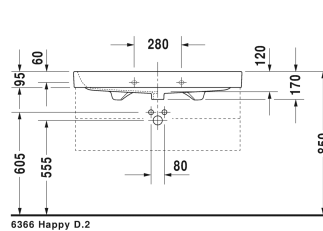

# 231810..00 / 231810..30 / 231810..60

| < 39 3/8" Inch > |

	Dimension	Weight	Order number
with overflow, with tap platform, overflow clip chrome included, 39 3/8" Inch			
<b>Colors</b>			
00 White			
<b>Variant</b>			
p	39 3/8" x 19 7/8" Inch	59.5 lb	231810..00
p p p	39 3/8" x 19 7/8" Inch	59.5 lb	231810..30
•	39 3/8" x 19 7/8" Inch	59.5 lb	231810..60
Sanitary ceramics with the special WonderGliss surface finish will remain clean and attractive-looking for a long time to come. When ordering WonderGliss please add a "1" as eleventh digit to the model number.			
Metal console height adjustable +2", chrome, for washbasin # 231810			003076
Space saving siphon			005073

All drawings contain the necessary measurements which are subject to standard tolerances. They are stated in inch & mm and are non-binding. Exact measurements, in particular for customized installation scenarios, can only be taken from the finished ceramic piece.