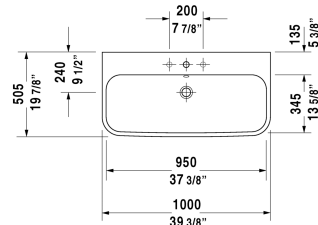

# 231810..00 / 231810..30 / 231810..60

| < 39 3/8" Inch > |

	Dimension	Weight	Order number
with overflow, with tap platform, overflow clip chrome included, 39 3/8" Inch			
<b>Colors</b>			
00 White			
<b>Variant</b>			
p	39 3/8" x 19 7/8" Inch	59.5 lb	231810..00
p p p	39 3/8" x 19 7/8" Inch	59.5 lb	231810..30
•	39 3/8" x 19 7/8" Inch	59.5 lb	231810..60
Sanitary ceramics with the special WonderGliss surface finish will remain clean and attractive-looking for a long time to come. When ordering WonderGliss please add a "1" as eleventh digit to the model number.			
Metal console height adjustable +2", chrome, for washbasin # 231810			003076
Space saving siphon			005073

All drawings contain the necessary measurements which are subject to standard tolerances. They are stated in inch & mm and are non-binding. Exact measurements, in particular for customized installation scenarios, can only be taken from the finished ceramic piece.