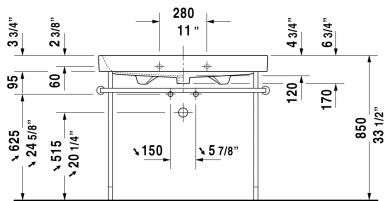

# 231810..00 / 231810..30 / 231810..60

| < 39 3/8" Inch > |

	Dimension	Weight	Order number
with overflow, with tap platform, overflow clip chrome included, 39 3/8" Inch			
<b>Colors</b>			
00 White			
<b>Variant</b>			
p	39 3/8" x 19 7/8" Inch	59.5 lb	231810..00
p p p	39 3/8" x 19 7/8" Inch	59.5 lb	231810..30
•	39 3/8" x 19 7/8" Inch	59.5 lb	231810..60
Sanitary ceramics with the special WonderGliss surface finish will remain clean and attractive-looking for a long time to come. When ordering WonderGliss please add a "1" as eleventh digit to the model number.			
Metal console height adjustable +2", chrome, for washbasin # 231810			003076
Space saving siphon			005073

All drawings contain the necessary measurements which are subject to standard tolerances. They are stated in inch & mm and are non-binding. Exact measurements, in particular for customized installation scenarios, can only be taken from the finished ceramic piece.