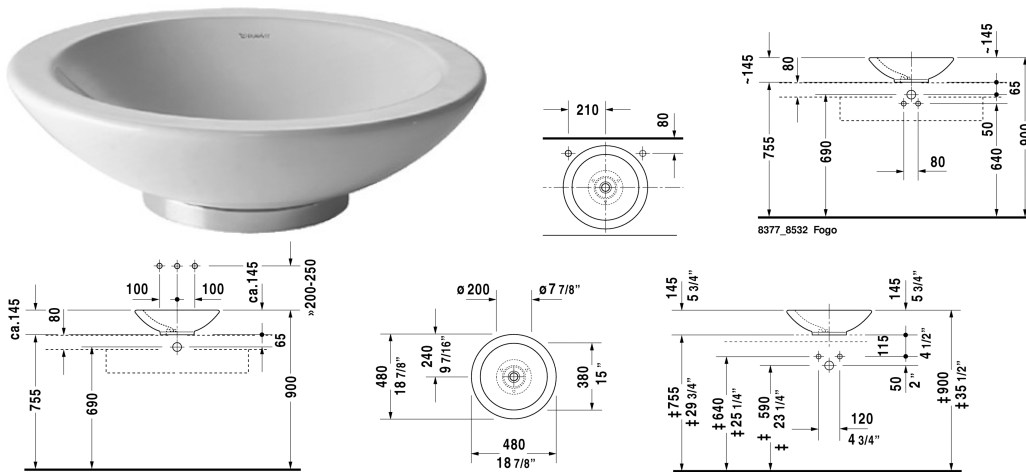

**Washbowl # 045148..00**

| < Ø 18 7/8" Inch > |

Washbowl	Dimension	Weight	Order number
without overflow, without tap platform, chrome ring included, fixings included, Ø 18 7/8" Inch			
<b>Colors</b>			
00 White			
<b>Variant</b>			
•	Ø 18 7/8" Inch	20.9 lb	045148..00
Sanitary ceramics with the special WonderGliss surface finish will remain clean and attractive-looking for a long time to come. When ordering WonderGliss please add a "1" as eleventh digit to the model number.			
Slotted waste	2" Inch	0.7 lb	005024

All drawings contain the necessary measurements which are subject to standard tolerances. They are stated in inch & mm and are non-binding. Exact measurements, in particular for customized installation scenarios, can only be taken from the finished ceramic piece.