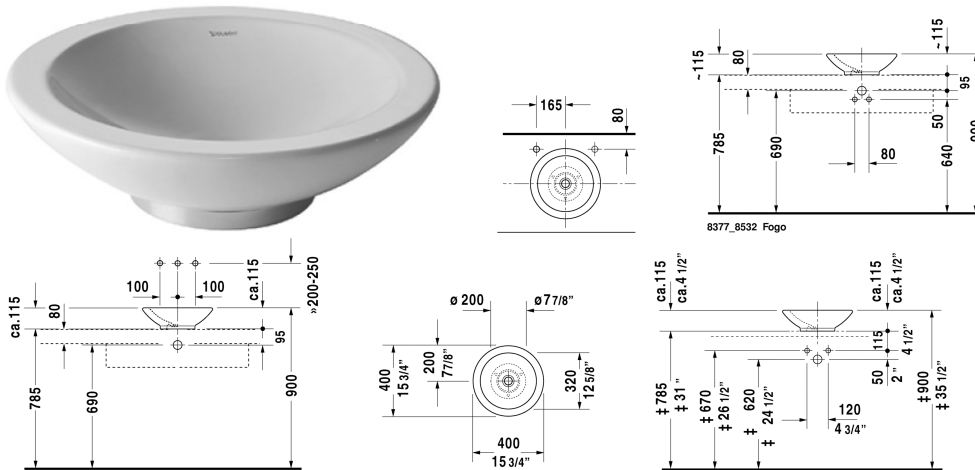

Washbowl # 045140..00

| < Ø 15 3/4" Inch > |

Washbowl	Dimension	Weight	Order number
without overflow, without tap platform, chrome ring included, fixings included, Ø 15 3/4" Inch			
Colors			
00 White			
Variant			
•	Ø 15 3/4" Inch	17.6 lb	045140..00
Sanitary ceramics with the special WonderGliss surface finish will remain clean and attractive-looking for a long time to come. When ordering WonderGliss please add a "1" as eleventh digit to the model number.			
Slotted waste	2" Inch	0.7 lb	005024

All drawings contain the necessary measurements which are subject to standard tolerances. They are stated in inch & mm and are non-binding. Exact measurements, in particular for customized installation scenarios, can only be taken from the finished ceramic piece.