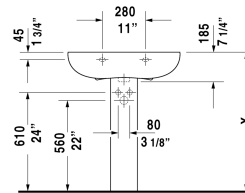

Washbasin # 041970..00 / 041970..30

|< 27 5/8" Inch >|

Washbasin	Dimension	Weight	Order number
with overflow, with tap platform, 27 5/8" Inch			
Colors			
00 White			
Variant			
p	27 5/8" x 21 1/4" Inch	41.8 lb	041970..00
p p p	27 5/8" x 21 1/4" Inch	41.8 lb	041970..30
Pedestal for # 041970, 041960 and 041955	6 1/8" x 10" Inch	27.5 lb	086398
Siphon cover for # 041970, 041960 and 041955	6 1/4" x 12 3/4" Inch	12.6 lb	086397

All drawings contain the necessary measurements which are subject to standard tolerances. They are stated in inch & mm and are non-binding. Exact measurements, in particular for customized installation scenarios, can only be taken from the finished ceramic piece.