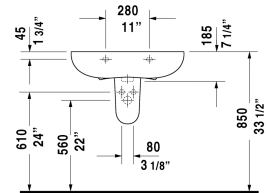

Washbasin # 041970..00 / 041970..30

|< 27 5/8" Inch >|

Washbasin	Dimension	Weight	Order number
with overflow, with tap platform, 27 5/8" Inch			
Colors			
00 White			
Variant			
p	27 5/8" x 21 1/4" Inch	41.8 lb	041970..00
p p p	27 5/8" x 21 1/4" Inch	41.8 lb	041970..30
Pedestal for # 041970, 041960 and 041955	6 1/8" x 10" Inch	27.5 lb	086398
Siphon cover for # 041970, 041960 and 041955	6 1/4" x 12 3/4" Inch	12.6 lb	086397

All drawings contain the necessary measurements which are subject to standard tolerances. They are stated in inch & mm and are non-binding. Exact measurements, in particular for customized installation scenarios, can only be taken from the finished ceramic piece.