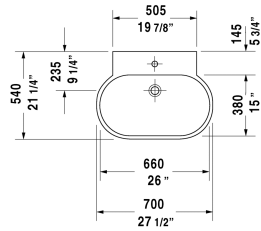

Washbasin # 041970..00 / 041970..30

|< 27 5/8" Inch >|

Washbasin	Dimension	Weight	Order number
with overflow, with tap platform, 27 5/8" Inch			
Colors			
00 White			
Variant			
p	27 5/8" x 21 1/4" Inch	41.8 lb	041970..00
p p p	27 5/8" x 21 1/4" Inch	41.8 lb	041970..30
Pedestal for # 041970, 041960 and 041955	6 1/8" x 10" Inch	27.5 lb	086398
Siphon cover for # 041970, 041960 and 041955	6 1/4" x 12 3/4" Inch	12.6 lb	086397

All drawings contain the necessary measurements which are subject to standard tolerances. They are stated in inch & mm and are non-binding. Exact measurements, in particular for customized installation scenarios, can only be taken from the finished ceramic piece.