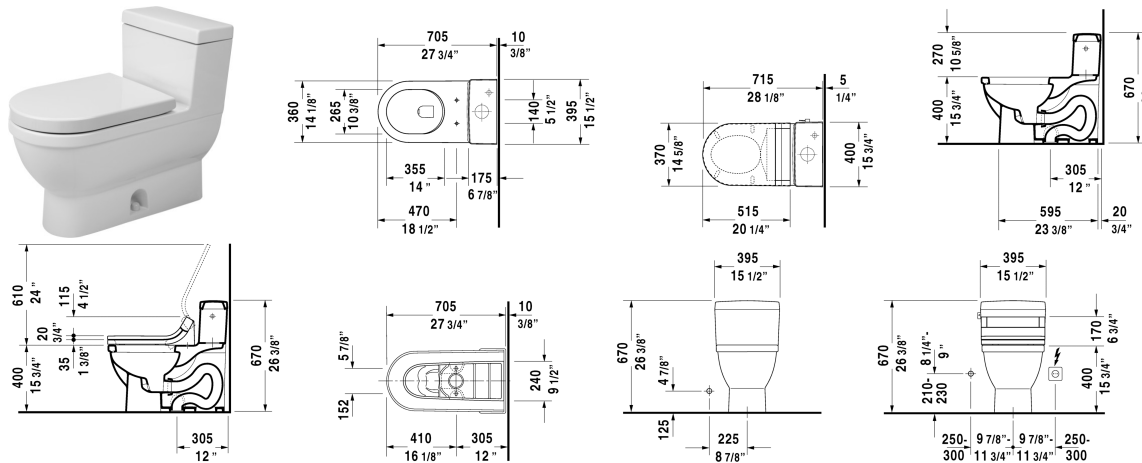

One-Piece toilet # 212001..01

< 14 5/8" Inch >

One-Piece toilet	Dimension	Weight	Order number
US-version toilet, cUPC listed, suitable for SensoWash Starck, syphonic, 12" rough-in, with Single Flush mechanism, with side lever, 3" flapper valve, vertical outlet, 1.28 gpf			
Colors			
00 White			
Variant			
©	14 5/8" x 28 1/8" Inch	114.9 lb	212001..01
Toilet seat ring elongated, open front, hinges plastic, without slow close		3 lb	006431
Toilet seat ring elongated, open front, hinges plastic, with slow close		3 lb	006439
Toilet seat and cover elongated, hinges stainless steel, without slow close		4.4 lb	006332
Toilet seat and cover elongated, hinges stainless steel, with slow close, removable		4.4 lb	006339
Mounting set for One-piece and Two-piece toilets, 1/2", US-version		1.1 lb	001417
SensoWash Starck shower-toilet seat remote control included, ciAPMO®ELECTRICAL, power actuated lid and seat, rear-, front and oscillating wash, individual adjustment of water-, air- and seat surface temperature as well as nozzle position and jet strength, self-cleaning wand, 2 individually programmable user profiles, night light, Quick release: easy seat unit removal and attachment, on / off-button	14 5/8" x 20 1/4" Inch		610000

All drawings contain the necessary measurements which are subject to standard tolerances. They are stated in inch & mm and are non-binding. Exact measurements, in particular for customized installation scenarios, can only be taken from the finished ceramic piece.