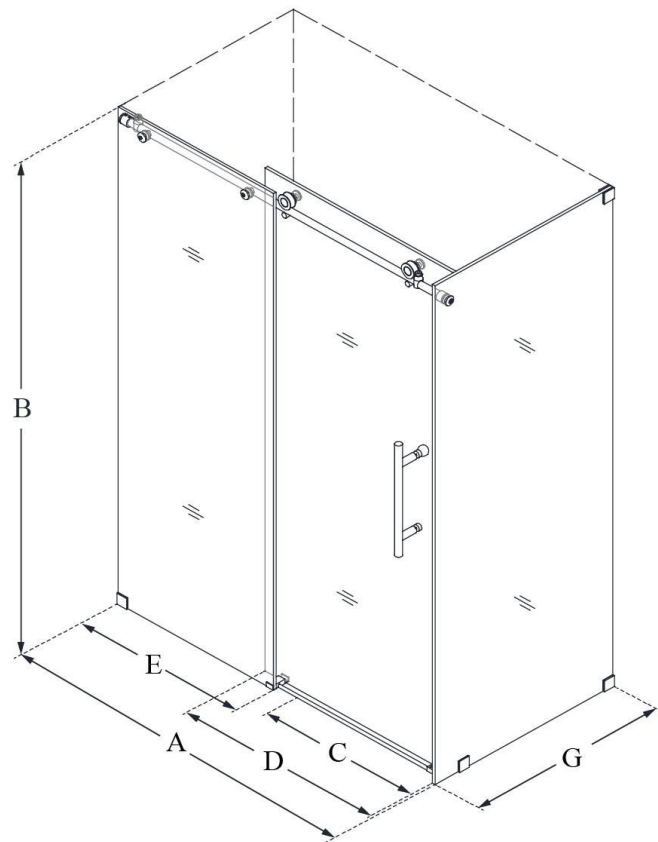

DreamLine Enigma-X 34 1/2 in. D x 60 3/8 in. W x 76 in. H Fully Frameless Sliding Shower Enclosure

**SHEN-6134600
ENIGMA-X**

CONFIGURATION DIMENSIONS:

A: MODEL WIDTH
56 3/8 - 60 3/8 in.

B: MODEL HEIGHT
76 in.

C: ACCESS WIDTH
22 - 26 in.

C2: ACCESS HEIGHT
72 1/8 in.

D: DOOR WIDTH
32 in.

E: INLINE PANEL WIDTH
29 3/16 in.

G: RETURN PANEL WIDTH
34 1/2 in.

CUSTOMIZATION
Yes

MATCHING SHOWER BASE
DLT-1036601, DLT-1036602

BASE OPTIONS
White, Biscuit (-22), Black (-88)

BASE DRAIN LOCATION
Left or Right

MINIMUM THRESHOLD REQUIRED
2 3/4 in.

DRILLING REQUIRED?
Yes

STUDS REQUIRED?
Yes