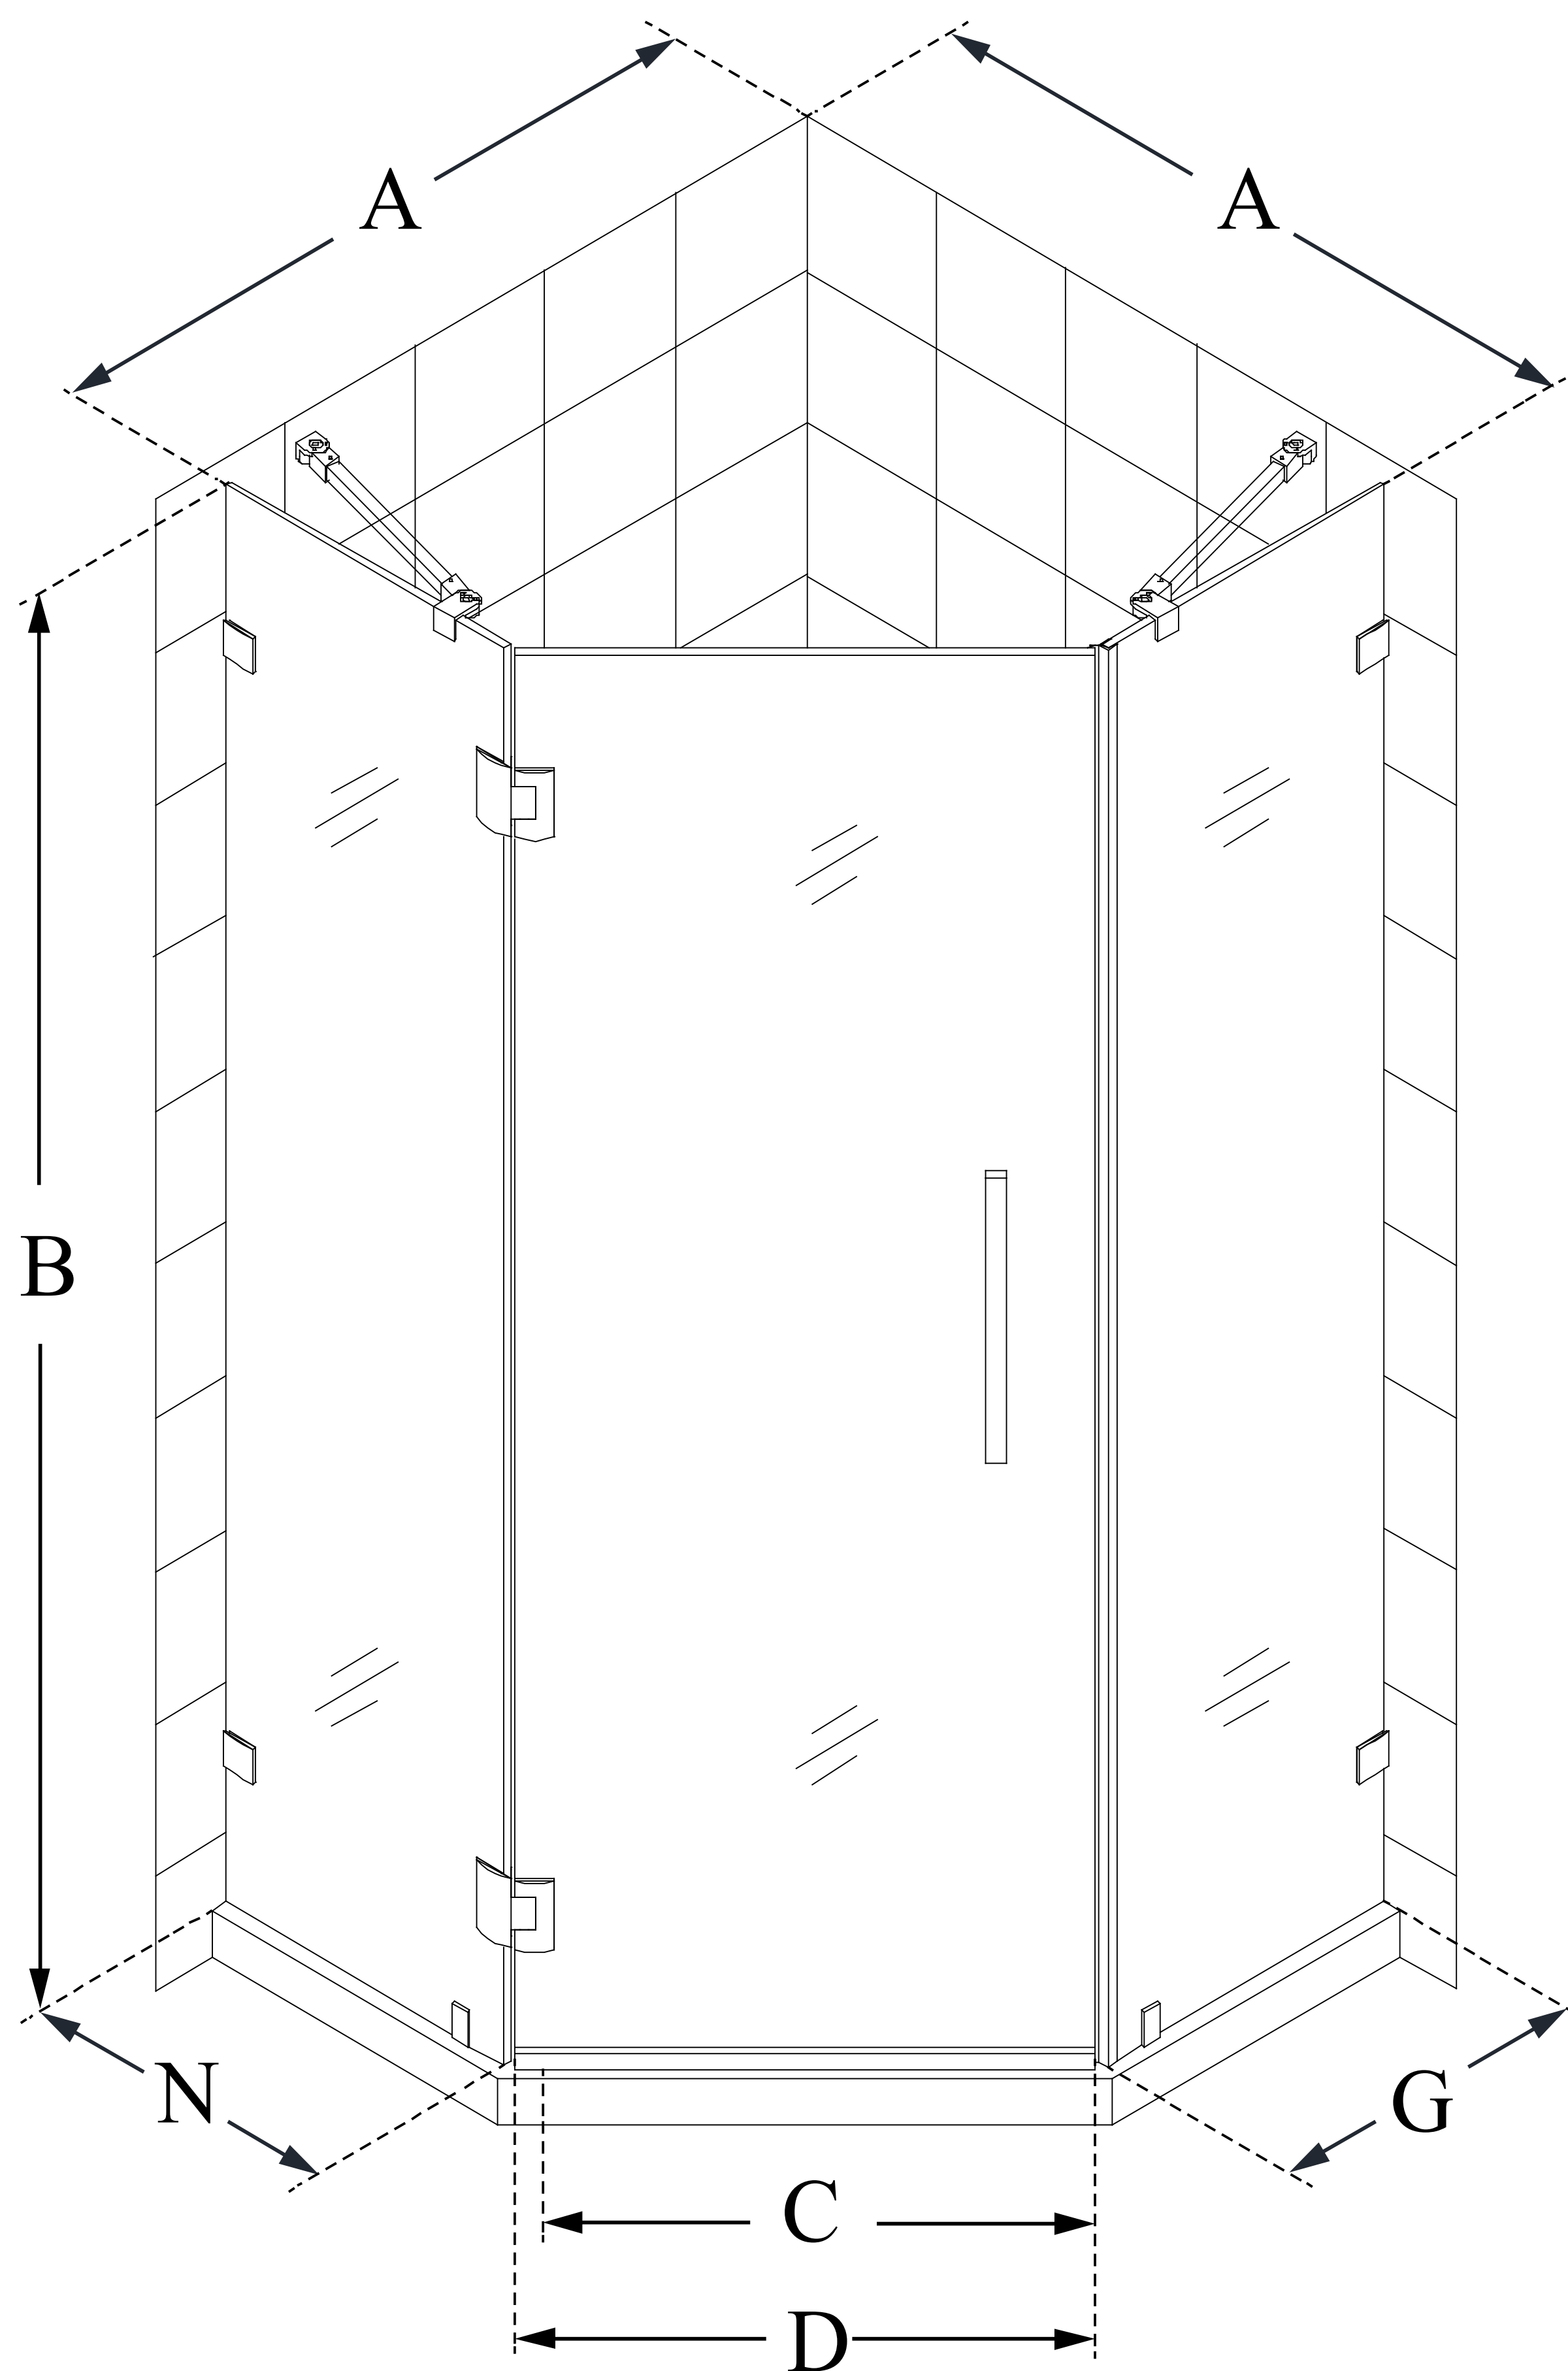

SHEN-2240400

PRISMLUX

DreamLine Prism Lux 40 3/8 in. x
40 3/8 in. x 72 in. Fully Frameless
Hinged Shower Enclosure

SWING DOOR

**CONFIGURATION
DIMENSIONS:**

A: 40 3/8 in.

MODEL WIDTH

B: 72 in.

MODEL HEIGHT

C: 23 5/8 in.

ACCESS WIDTH

D: 24 in.

DOOR WIDTH

A: 40 3/8 in.

MODEL WIDTH

G: 22 3/4 in.

SIDE PANEL WIDTH

N: 22 3/4 in.

HINGE PANEL WIDTH

DreamLine reserves the right to update or modify the hardware or materials pictured without prior notice for the purpose of product improvement and customer satisfaction.