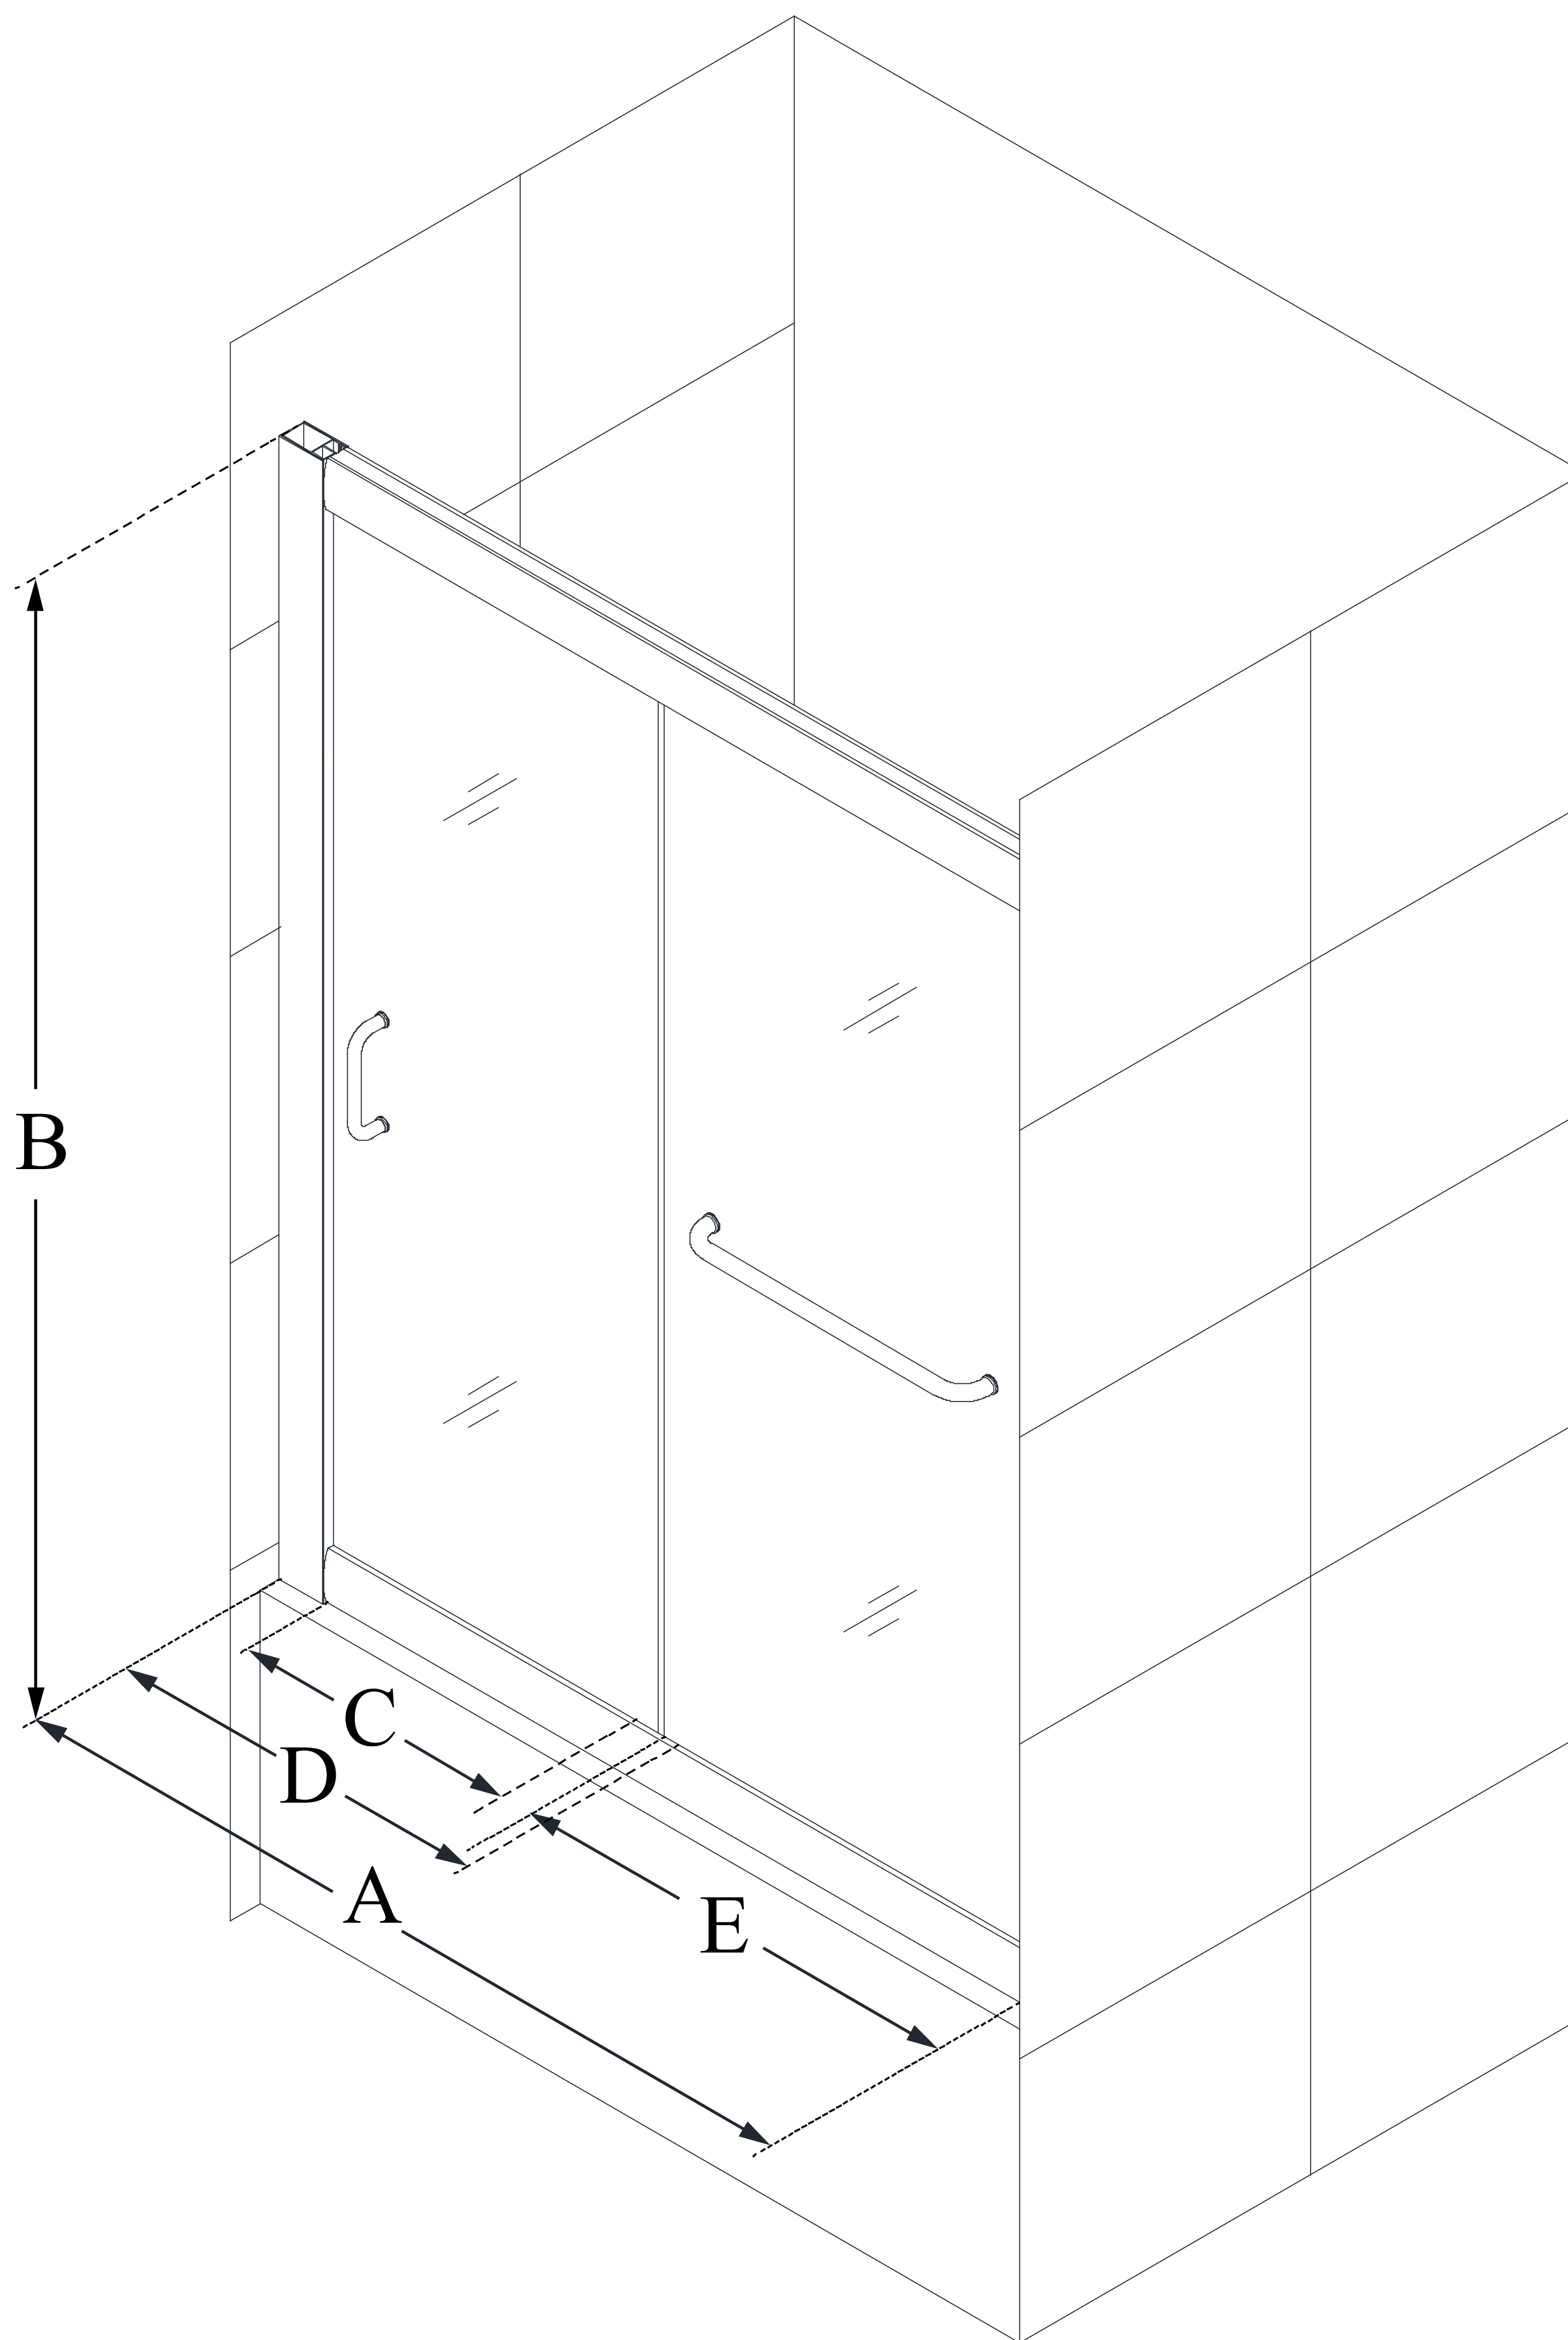

## **INFINITY-Z**

DreamLine Infinity-Z 56-60 in. W x  
58 in. H Frameless Sliding Tub Door,  
Clear Glass

**SLIDING DOOR**

### **CONFIGURATION DIMENSIONS:**

**A: 56 - 60 in.**

MODEL WIDTH

**B: 58 in.**

MODEL HEIGHT

**C: 21 3/8 - 25 3/8 in.**

ACCESS WIDTH

**D: 31 1/4 in.**

DOOR WIDTH

**E: 28 3/8 in.**

INLINE PANEL WIDTH

DreamLine reserves the right to update or modify the hardware or materials pictured without prior notice for the purpose of product improvement and customer satisfaction.