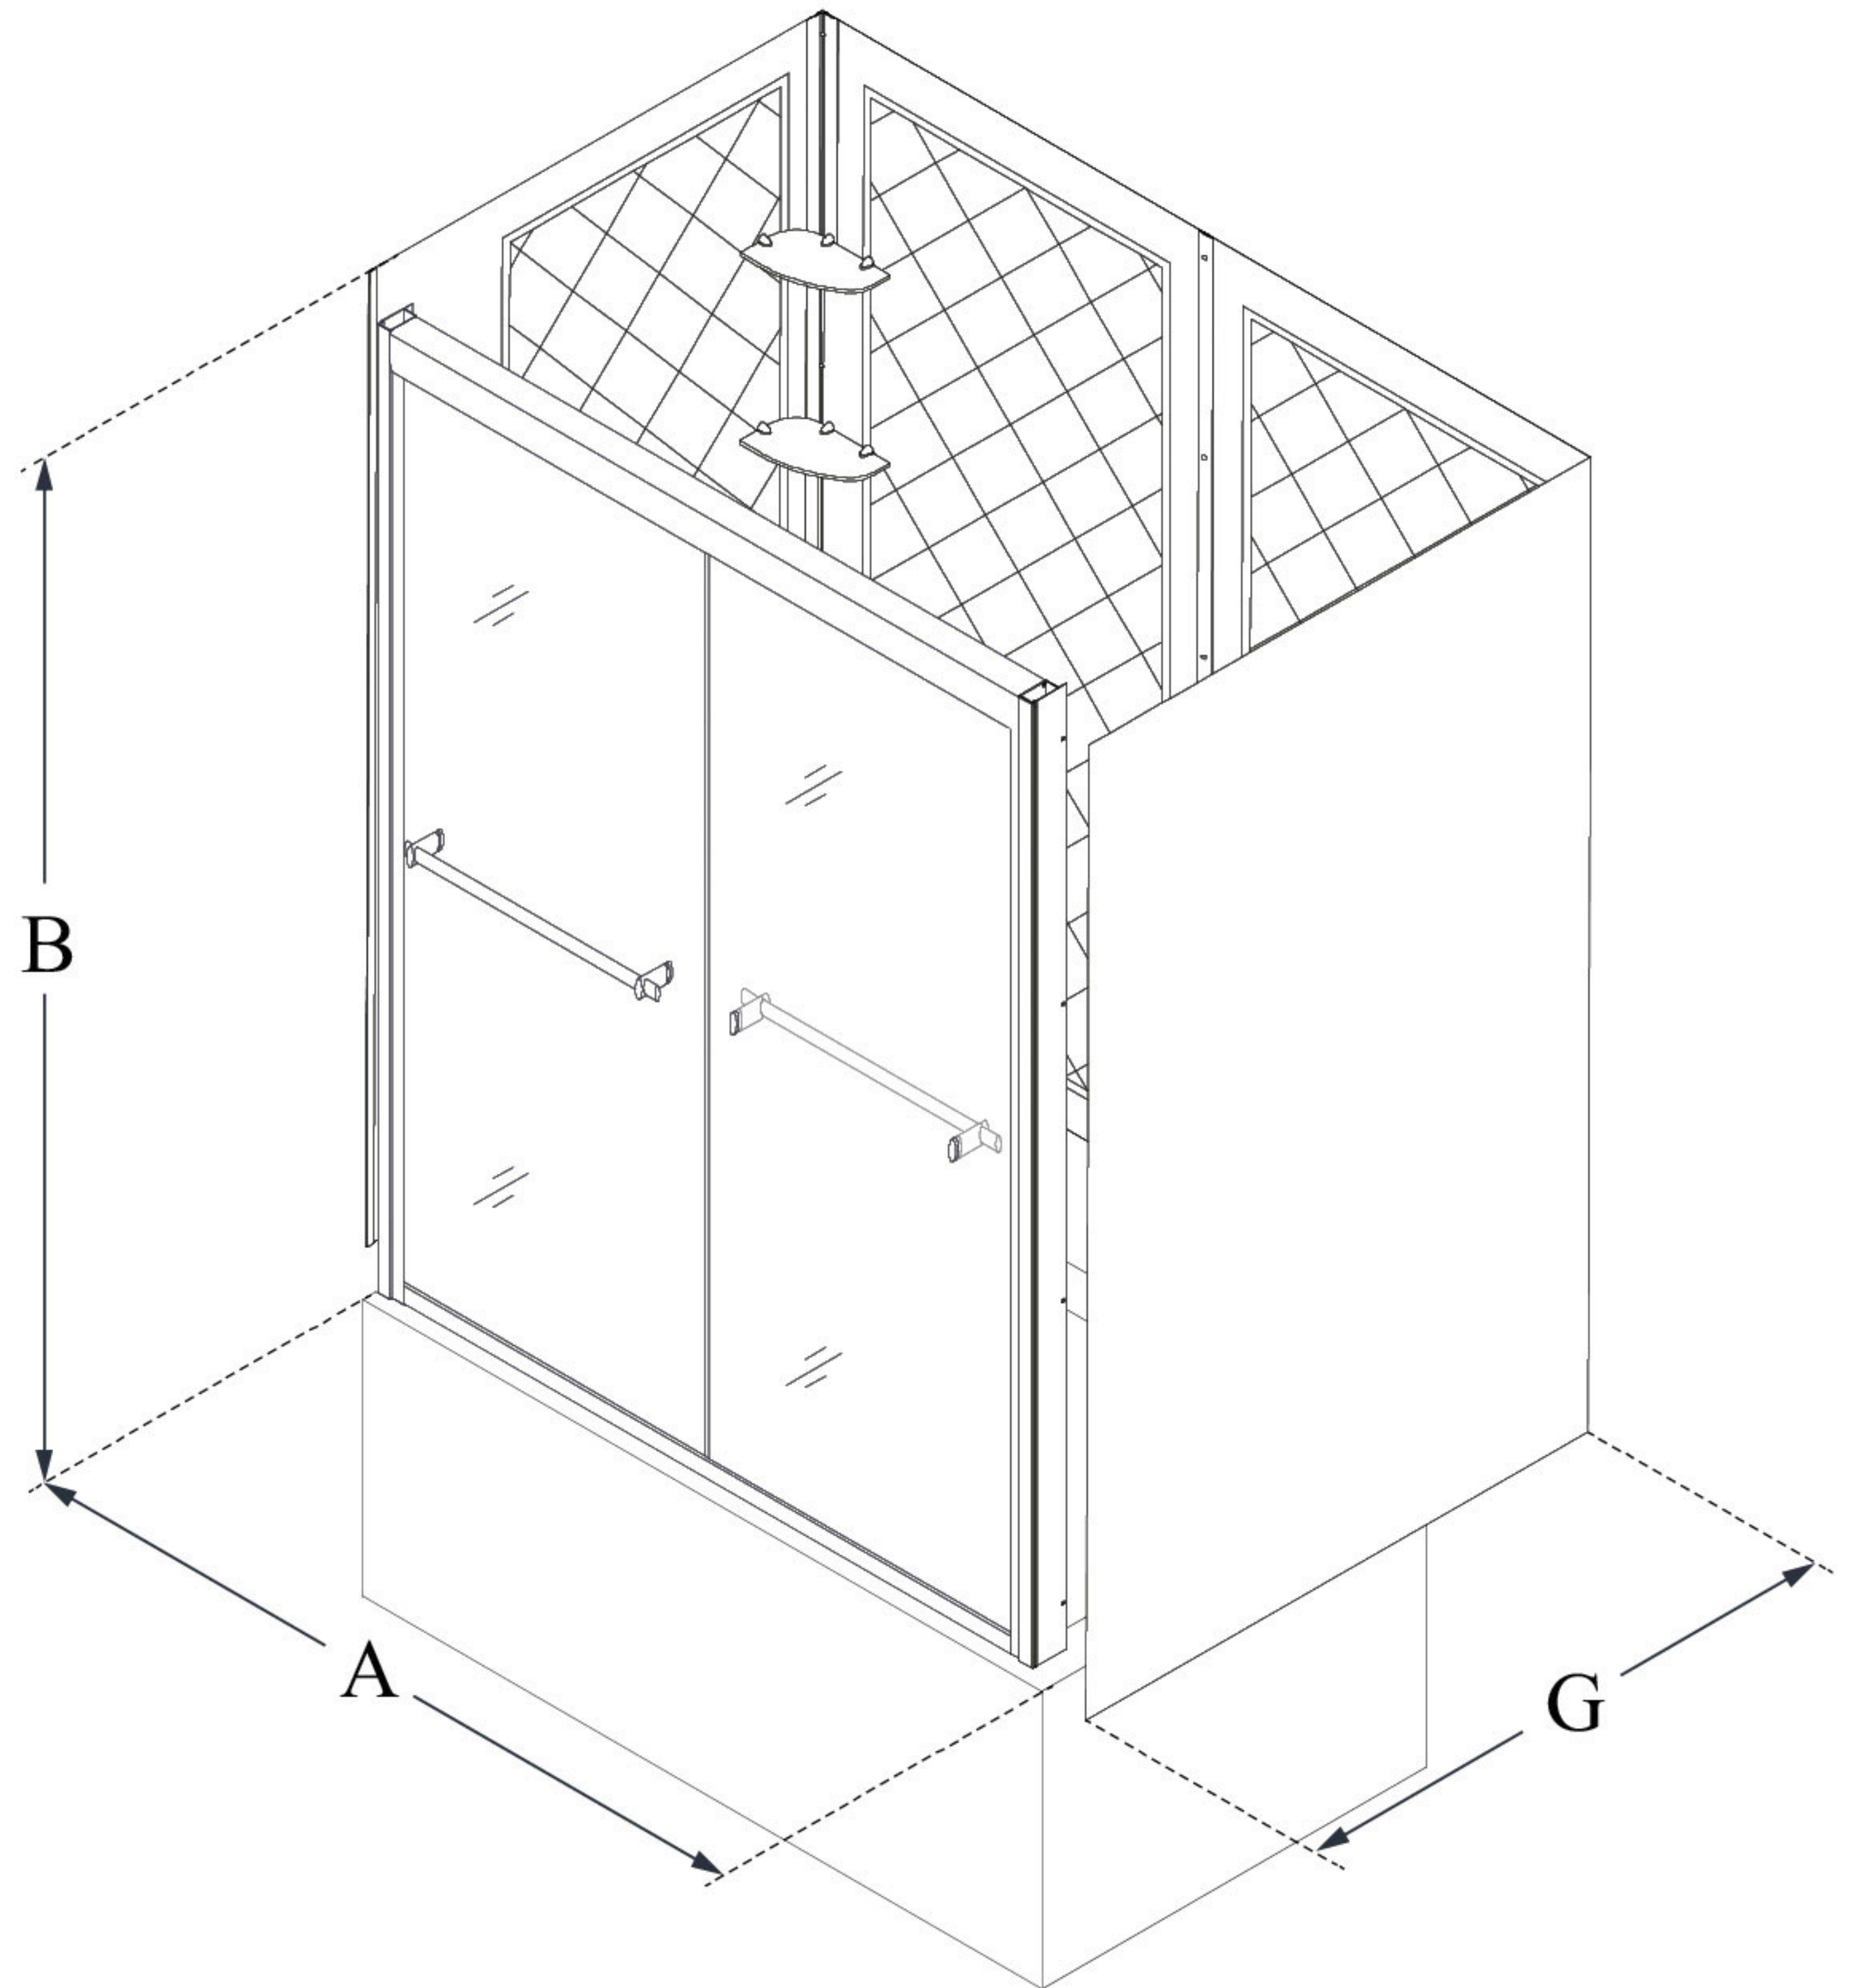

## DUET

DreamLine Duet 28-32 in. D x 55-59 in. W x 60 in. H Sliding Bypass Tub Door and QWALL-Tub Acrylic Backwall Kit

### KIT CONTENTS:

- TUB DOOR
- QWALL BACKWALLS

### CONFIGURATION DIMENSIONS:

**A: 55 - 59"**

KIT WIDTH

**B: 60"**

KIT HEIGHT

**G: 28 - 32"**

KIT DEPTH

DreamLine reserves the right to update or modify the hardware or materials pictured without prior notice for the purpose of product improvement and customer satisfaction.