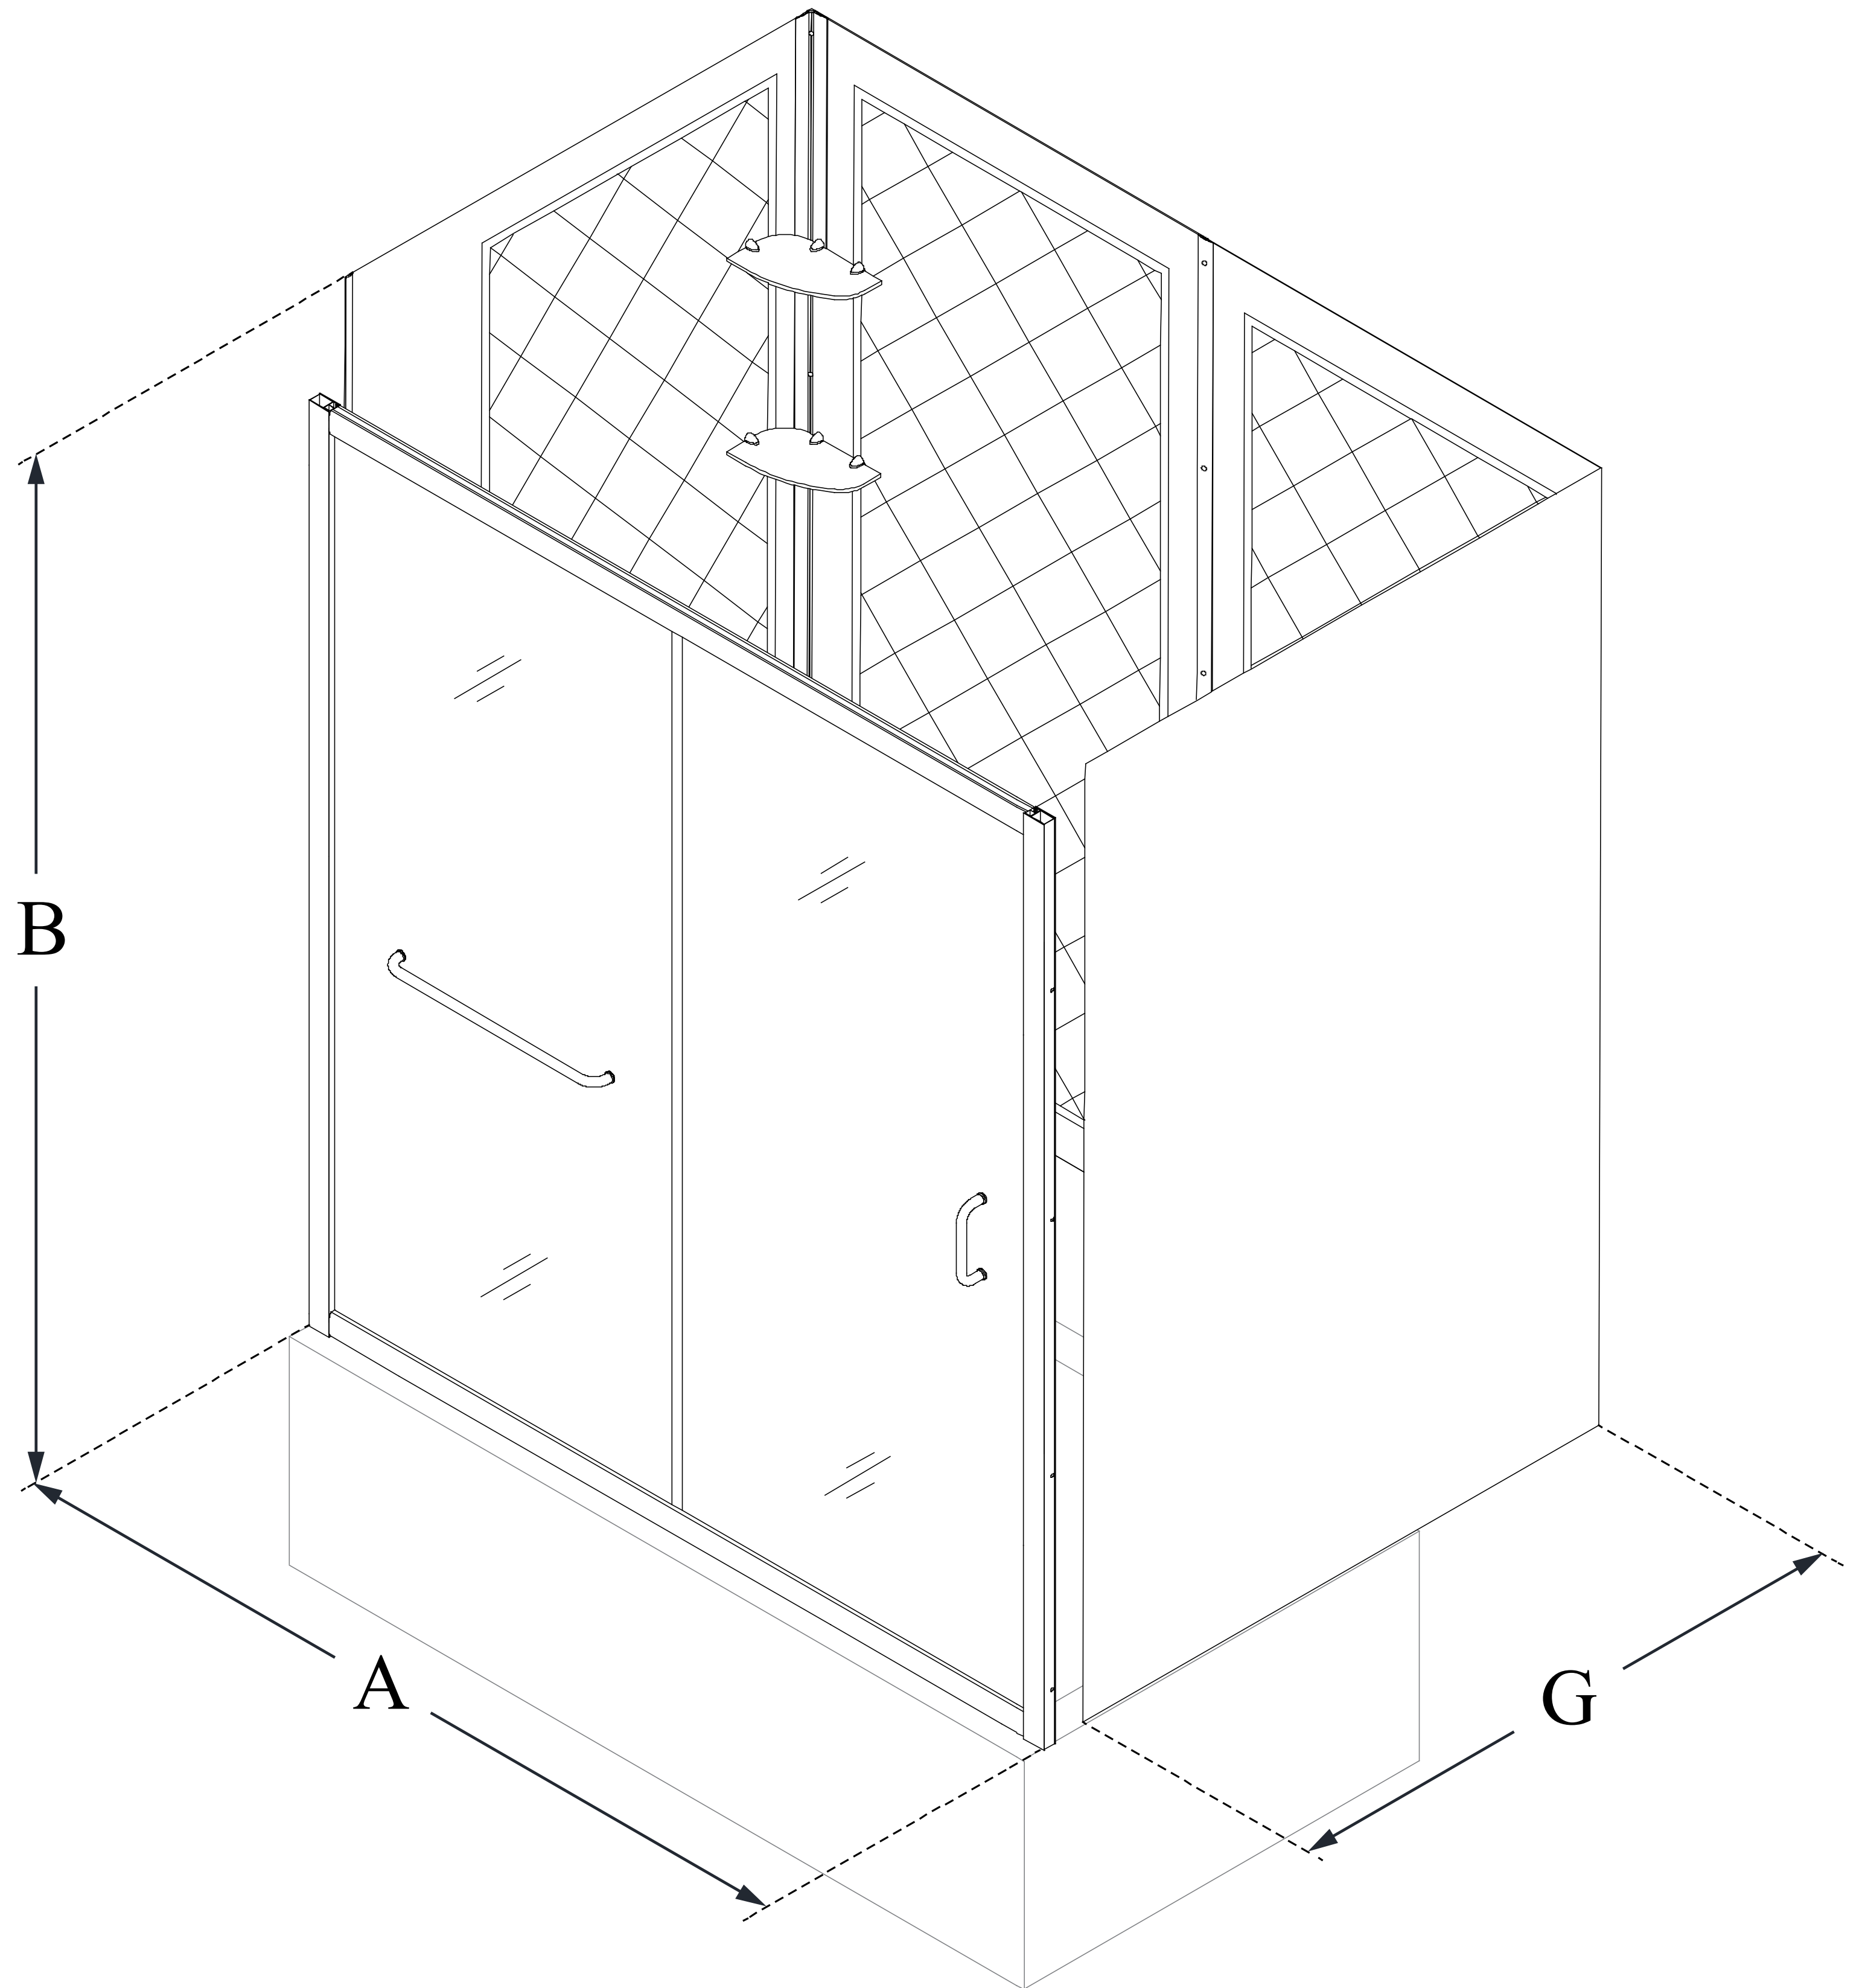

DL-6992

INFINITY-Z

DreamLine Infinity-Z 28-32 in. D x
56-60 in. W x 60 in. H Frameless
Sliding Tub Door and QWALL-Tub
Acrylic Backwall Kit

KIT CONTENTS:

- TUB DOOR
- QWALL BACKWALLS

CONFIGURATION DIMENSIONS:

A: 56 - 60 in.

KIT WIDTH

B: 60 in.

KIT HEIGHT

G: 28 - 32 in.

KIT DEPTH

DreamLine reserves the right to update or modify the hardware or materials pictured without prior notice for the purpose of product improvement and customer satisfaction.