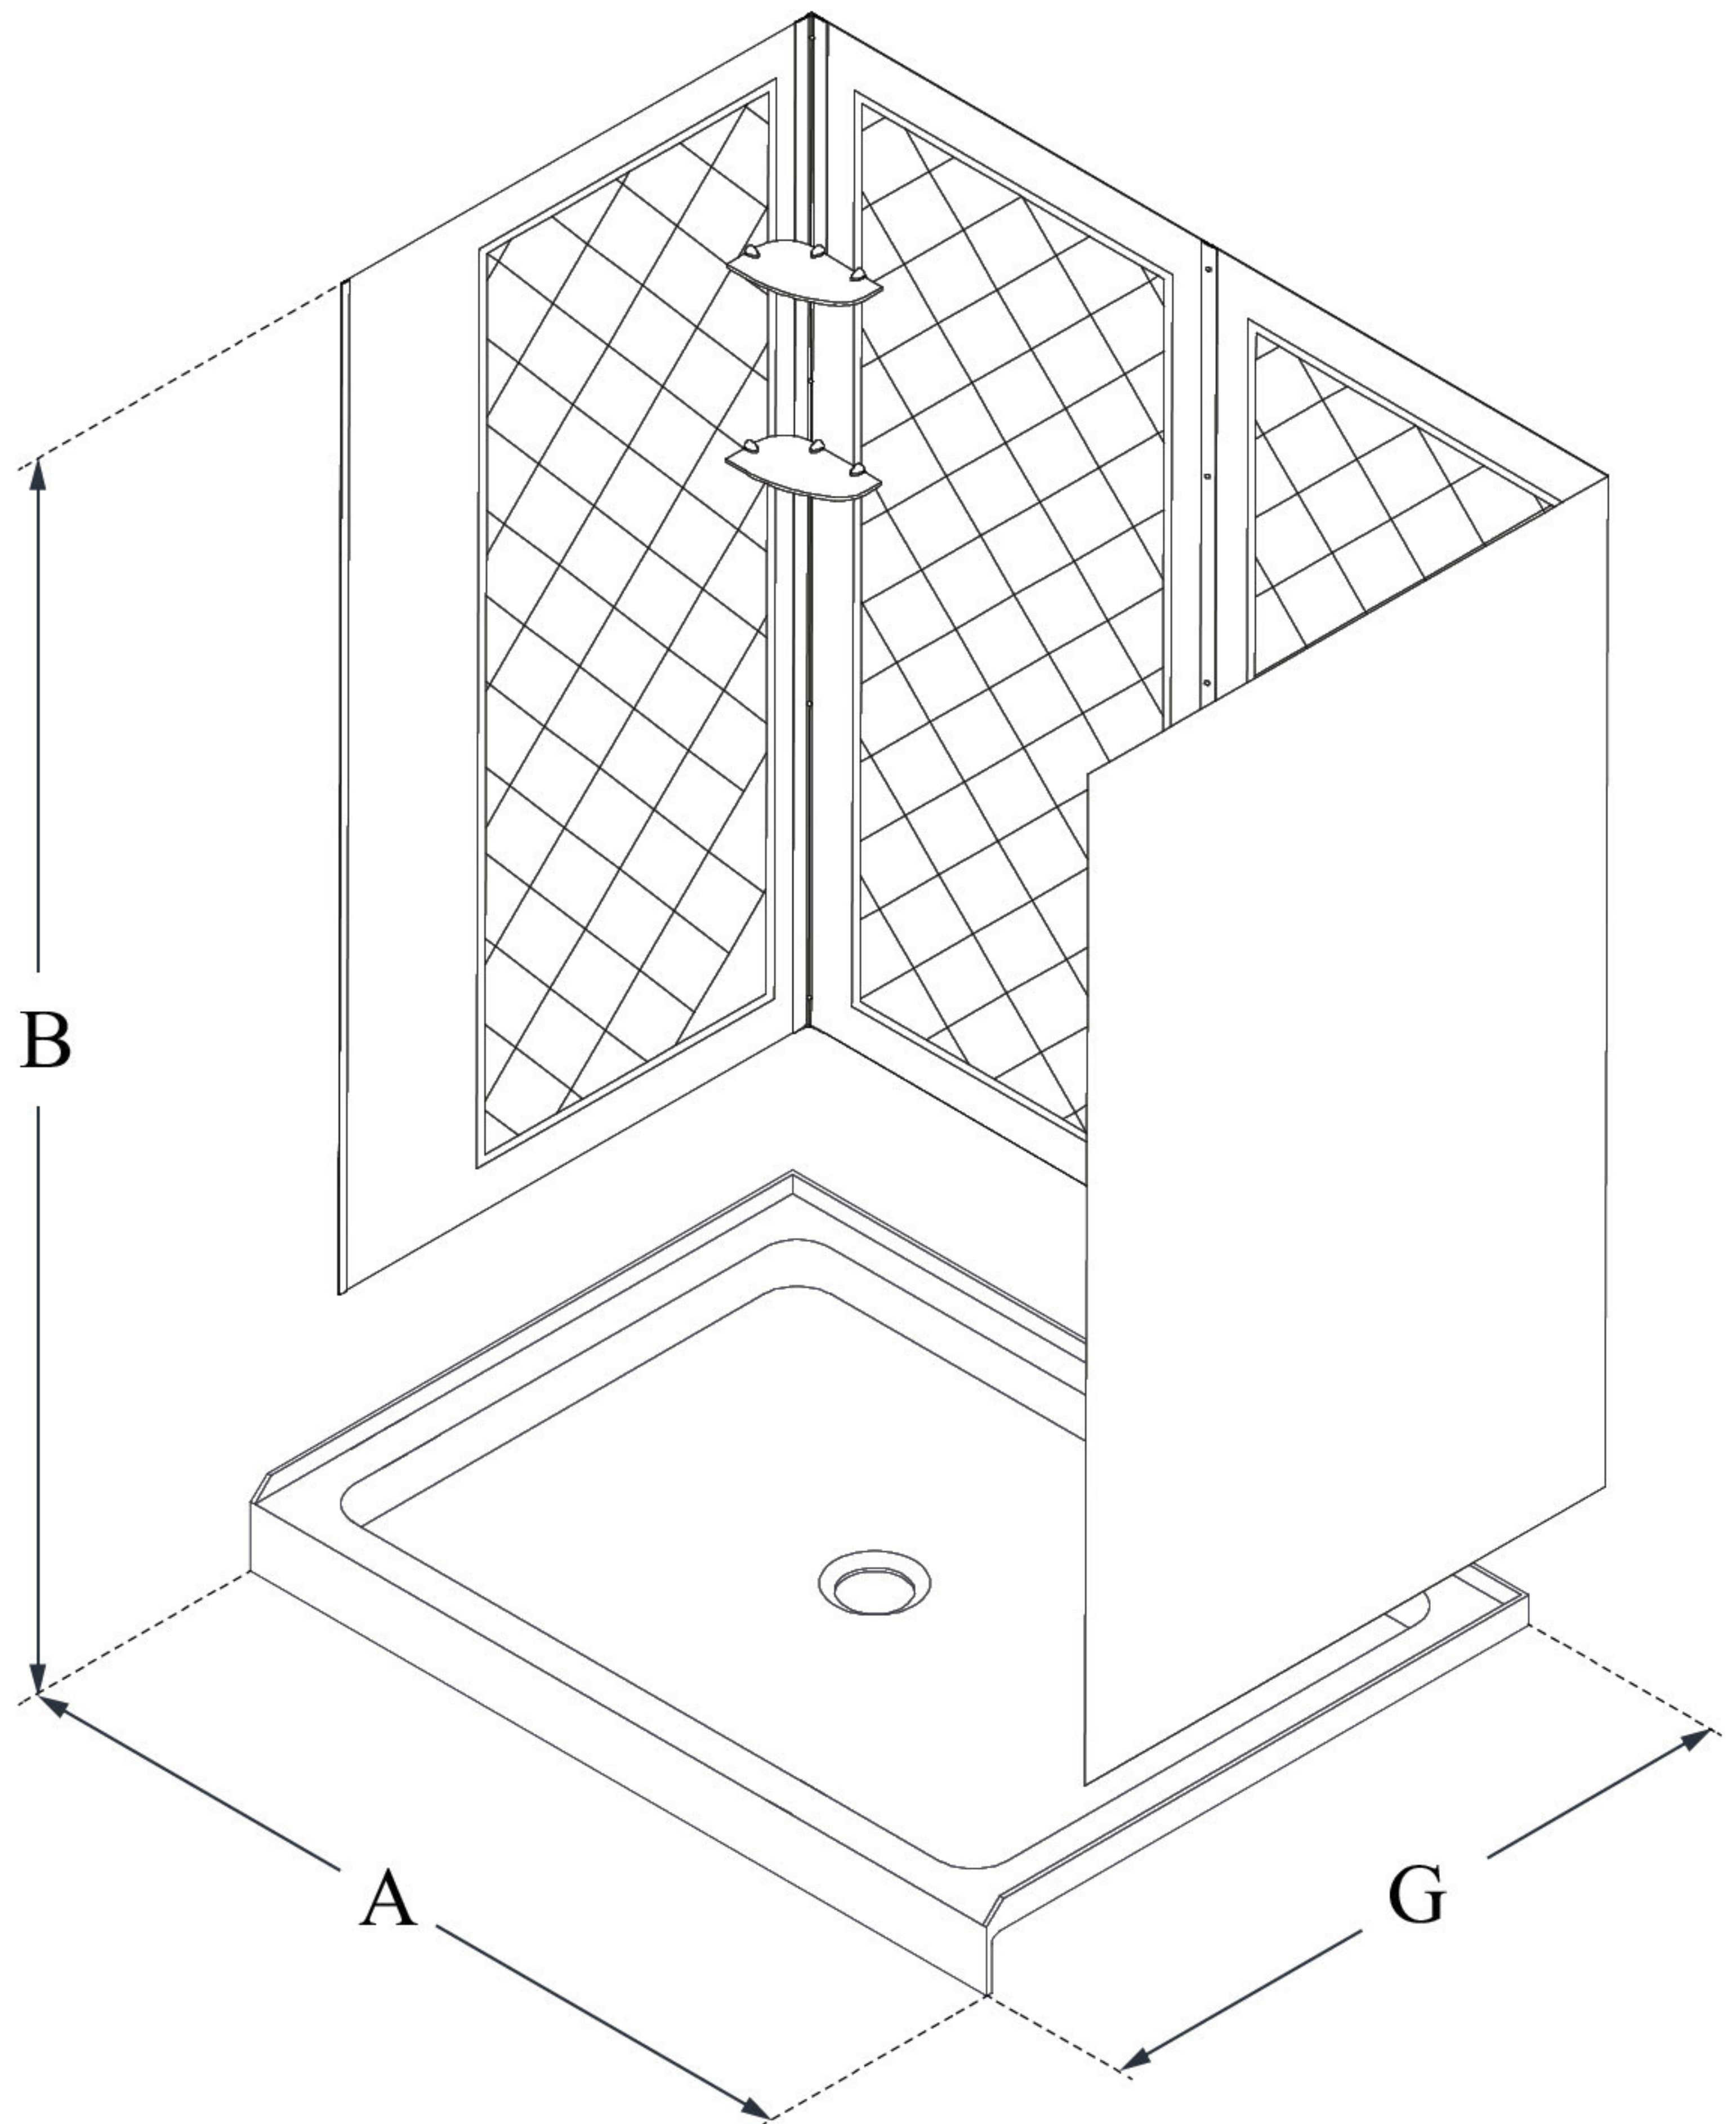

MODEL INFORMATION

DL-6193

QWALL-5

DreamLine 36 in. D x 48 in. W x 76 3/4 in. H SlimLine Single Threshold Shower Base and QWALL-5 Acrylic Backwall Kit

KIT CONTENTS:

- SHOWER BASE
- QWALL BACKWALLS

CONFIGURATION DIMENSIONS:

A: 48"
KIT WIDTH

B: 76 3/4"
KIT HEIGHT

G: 36"
KIT DEPTH

AVAILABLE DRAIN LOCATIONS:

- CENTER

For precise drain location, please refer to the included base technical drawing

DreamLine reserves the right to update or modify the hardware or materials pictured without prior notice for the purpose of product improvement and customer satisfaction.