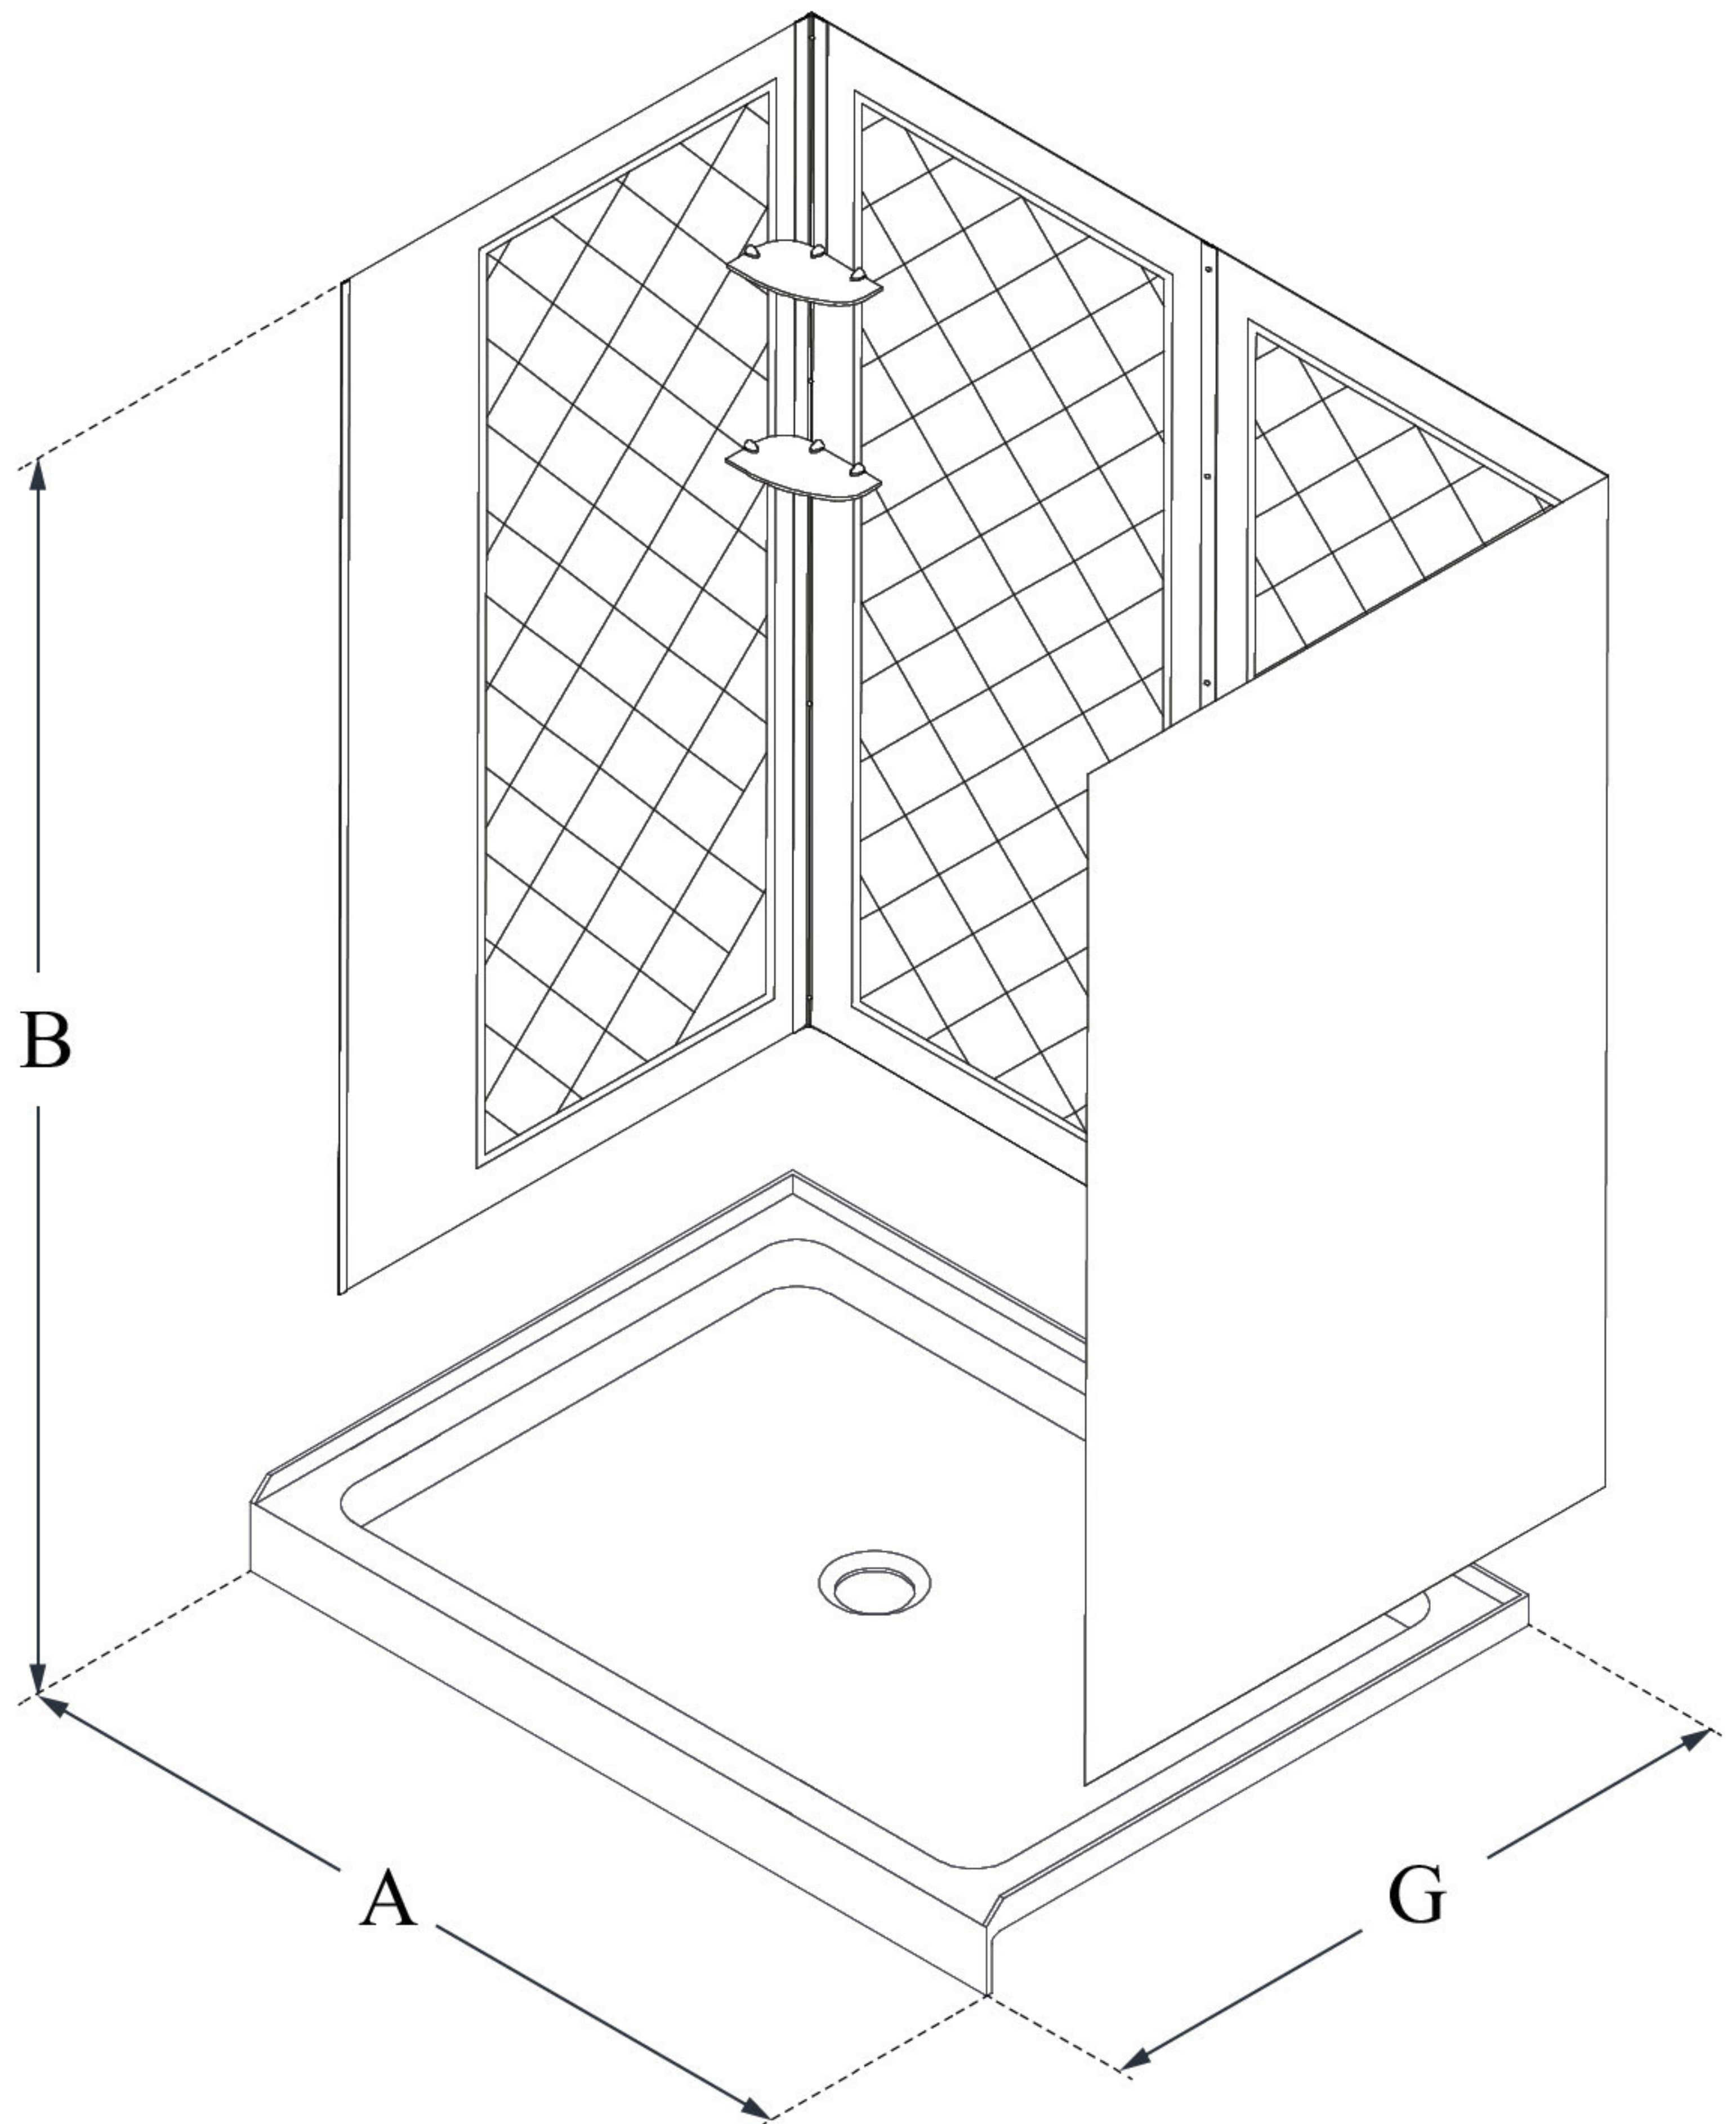

## QWALL-5

DreamLine 34 in. D x 60 in. W x 76 3/4 in. H SlimLine Single Threshold Shower Base and QWALL-5 Acrylic Backwall Kit

### KIT CONTENTS:

- SHOWER BASE
- QWALL BACKWALLS

### CONFIGURATION DIMENSIONS:

**A: 60"**  
KIT WIDTH

**B: 76 3/4"**  
KIT HEIGHT

**G: 34"**  
KIT DEPTH

### AVAILABLE DRAIN LOCATIONS:

- CENTER
- LEFT
- RIGHT

For precise drain location, please refer to the included base technical drawing

DreamLine reserves the right to update or modify the hardware or materials pictured without prior notice for the purpose of product improvement and customer satisfaction.