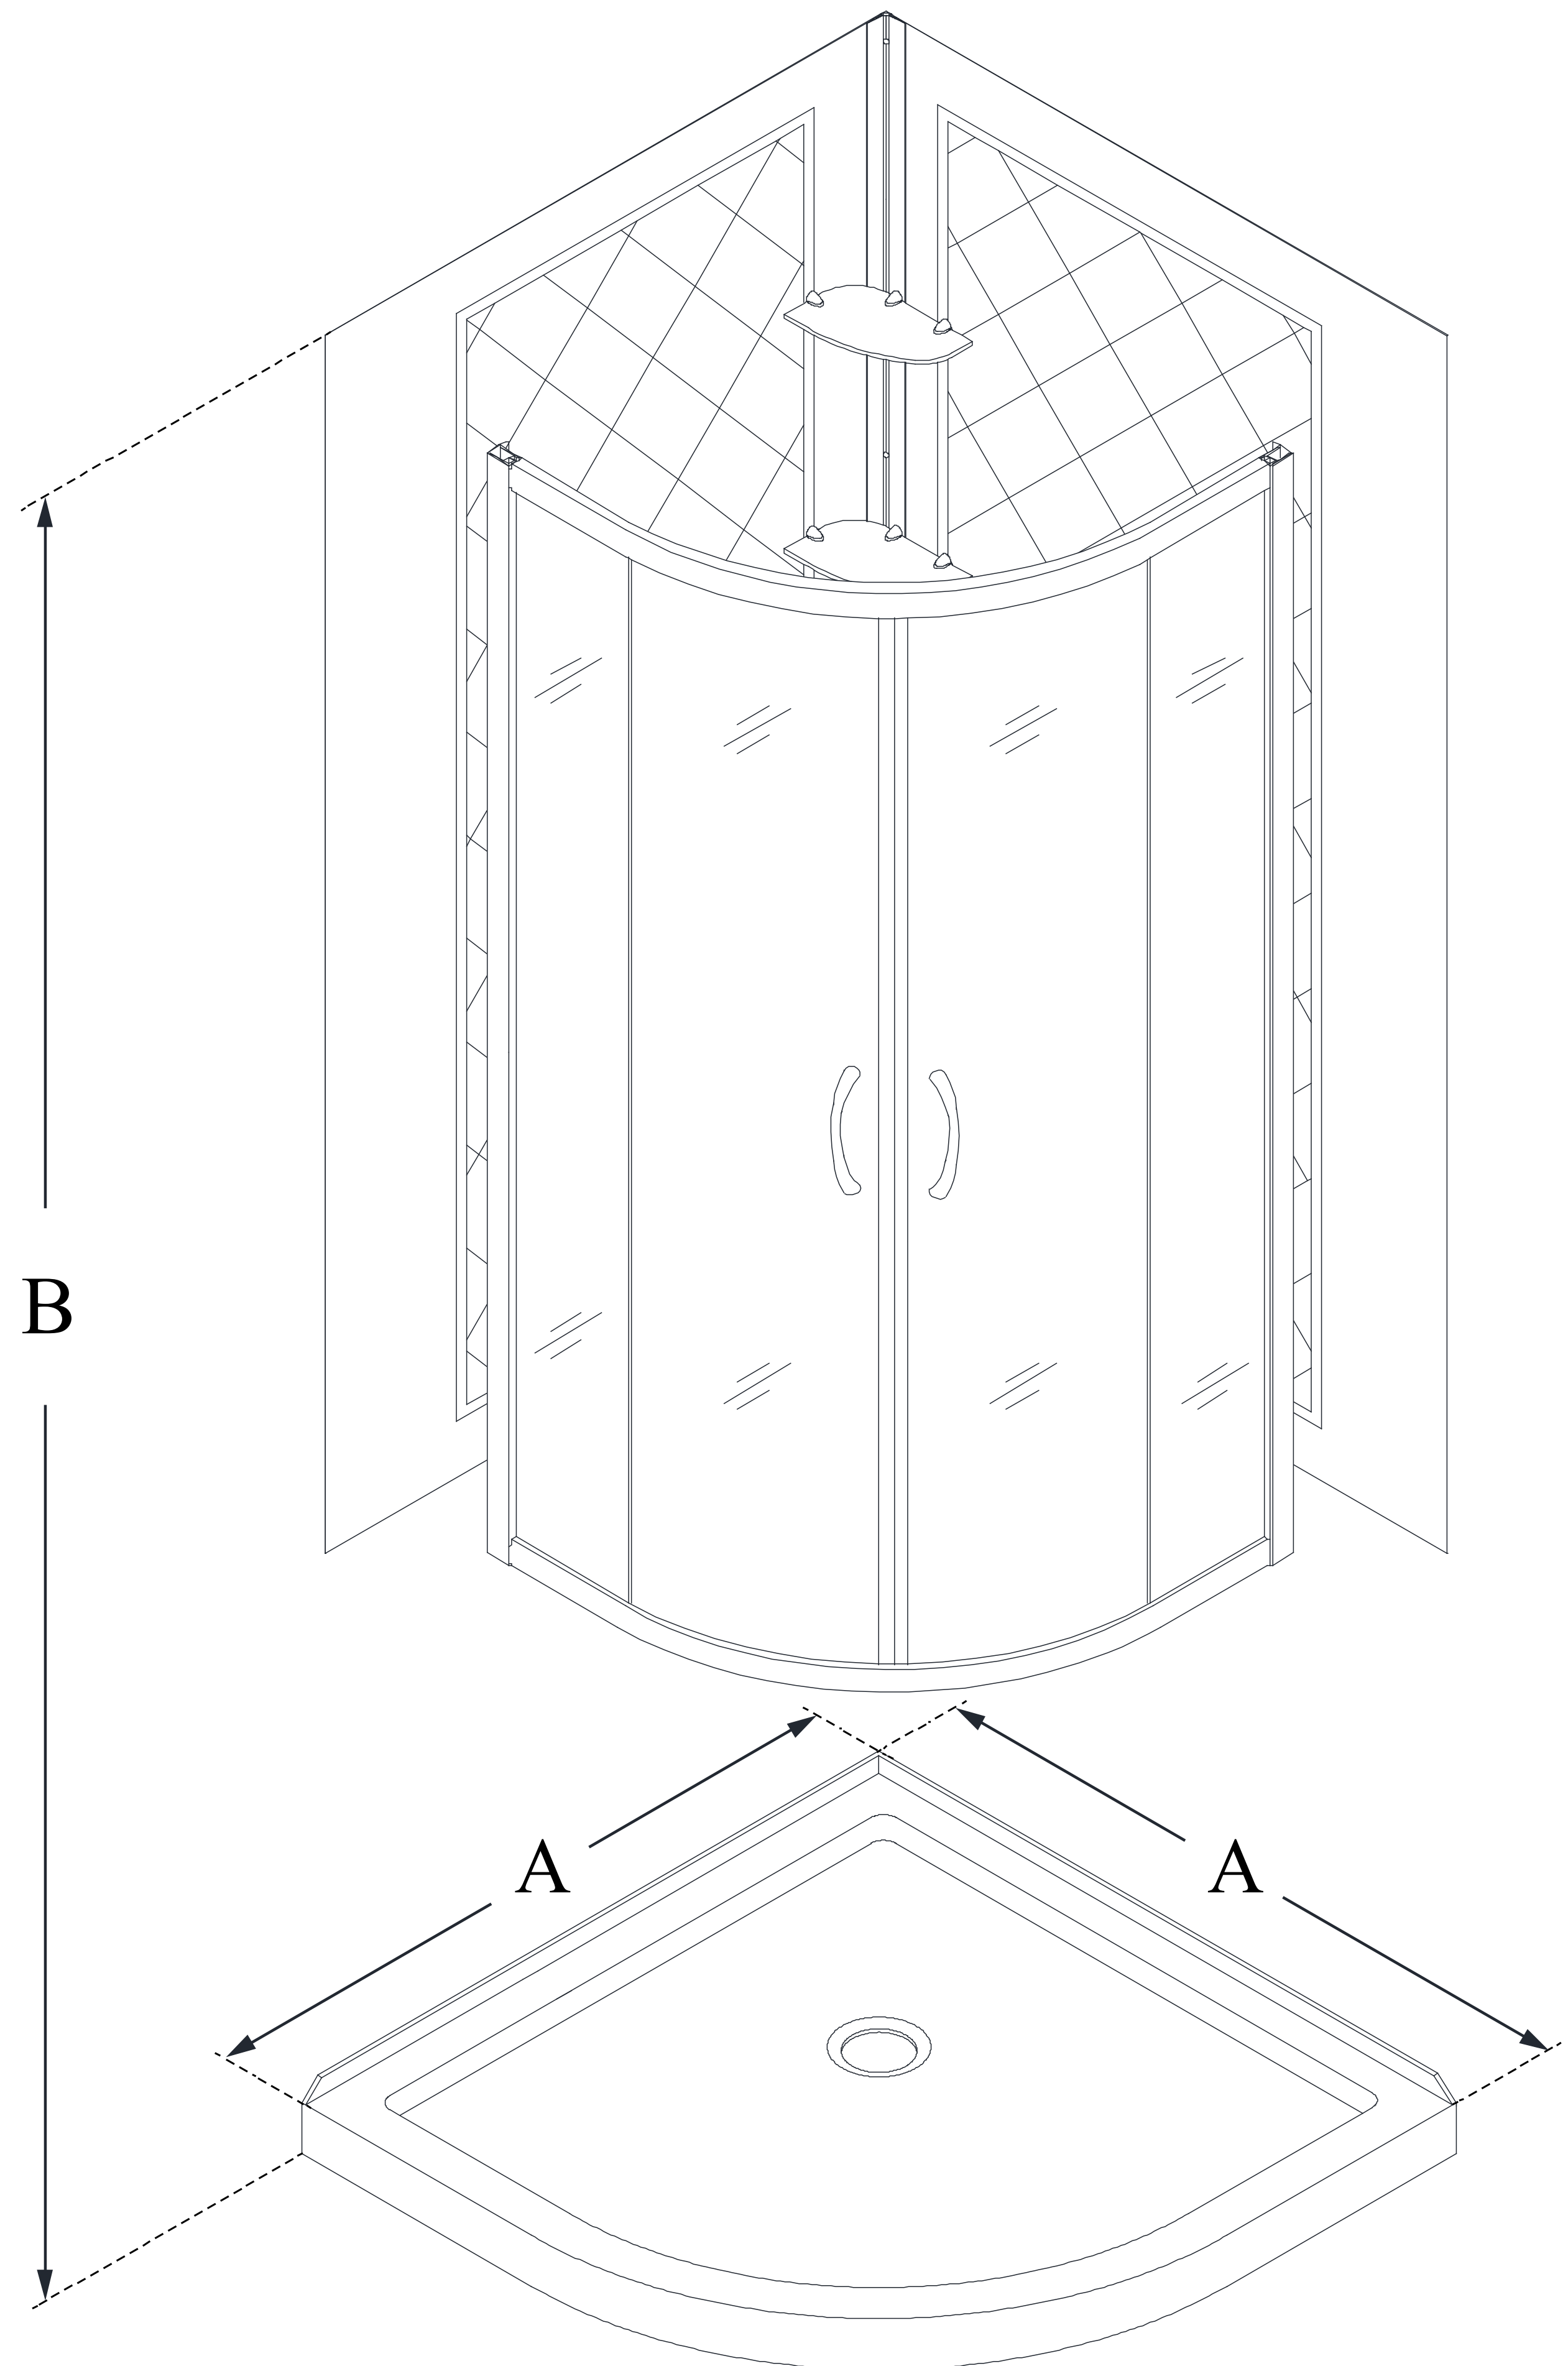

## PRIME

DreamLine Prime 36 in. D x 36 in. W x 76 3/4 in. H Clear Sliding Shower Enclosure with White Acrylic Base and Backwall

### KIT CONTENTS:

- SHOWER ENCLOSURE
- SHOWER BASE
- QWALL BACKWALLS

### CONFIGURATION DIMENSIONS:

**A: 36 in.**

KIT WIDTH

**B: 76 3/4 in.**

KIT HEIGHT

**G: 36 in.**

KIT DEPTH

### AVAILABLE DRAIN LOCATIONS:

- CORNER

For precise drain location, please refer to the included base technical drawing

DreamLine reserves the right to update or modify the hardware or materials pictured without prior notice for the purpose of product improvement and customer satisfaction.