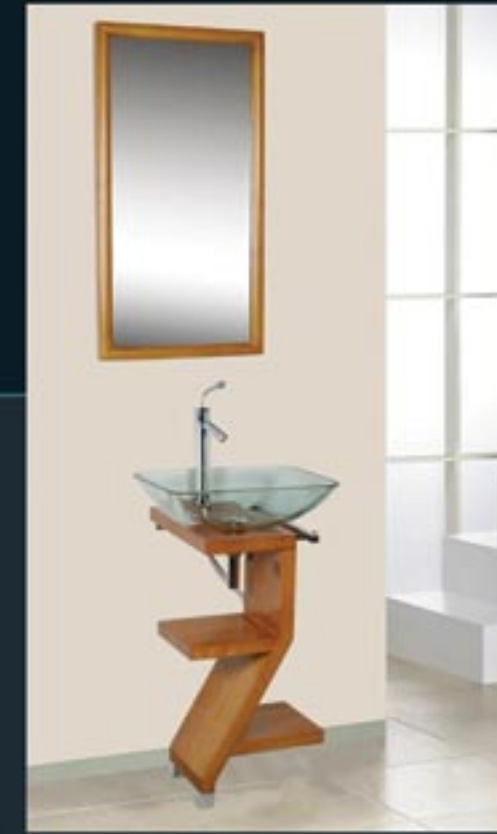

DLVRB-316
WOOD COLOR

The amazing DreamLine™ Modern Ceramic Sink Vanity collection offers style, storage, superior design and lots of substance. From traditional looks to modern styles - there is much to choose from. Small, medium or large; light wood finish or dark; single sink or double - most of the vanities in this collection have natural stone countertops and high quality porcelain sinks. Some of the Modern vanities come with an elegant single piece porcelain countertop sink - which is both beautiful and easy to care for. Add an optional mirror or choose a special faucet to customize the vanity of your choice.

DLVRB-314-86
WOOD COLOR

DLVRB-314-108
WOOD COLOR

DLVRB-314-147
WOOD COLOR

For more information on DreamLine™ Modern Vanities please visit www.BathAuthority.com

DLVG-206

Wood Color:

Some call them modern, some call them unique – we call them beautiful. Adding a DreamLine™ Modern Glass Bathroom Vanity brings beauty to your bathroom. Sleek lines of tempered glass tops and vessel sinks, enhanced by a combination of wood and stainless steel complete your bathroom design. From compact glass vanities to beautiful sinks for two - you are sure to find the options and designs you are looking for in this exciting product line.