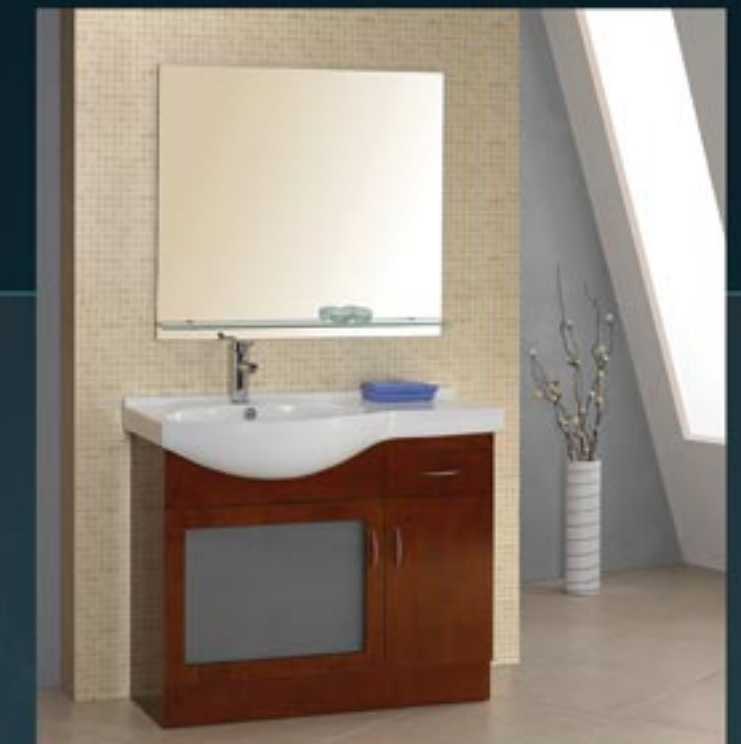

DLVRB-125
WOOD COLOR